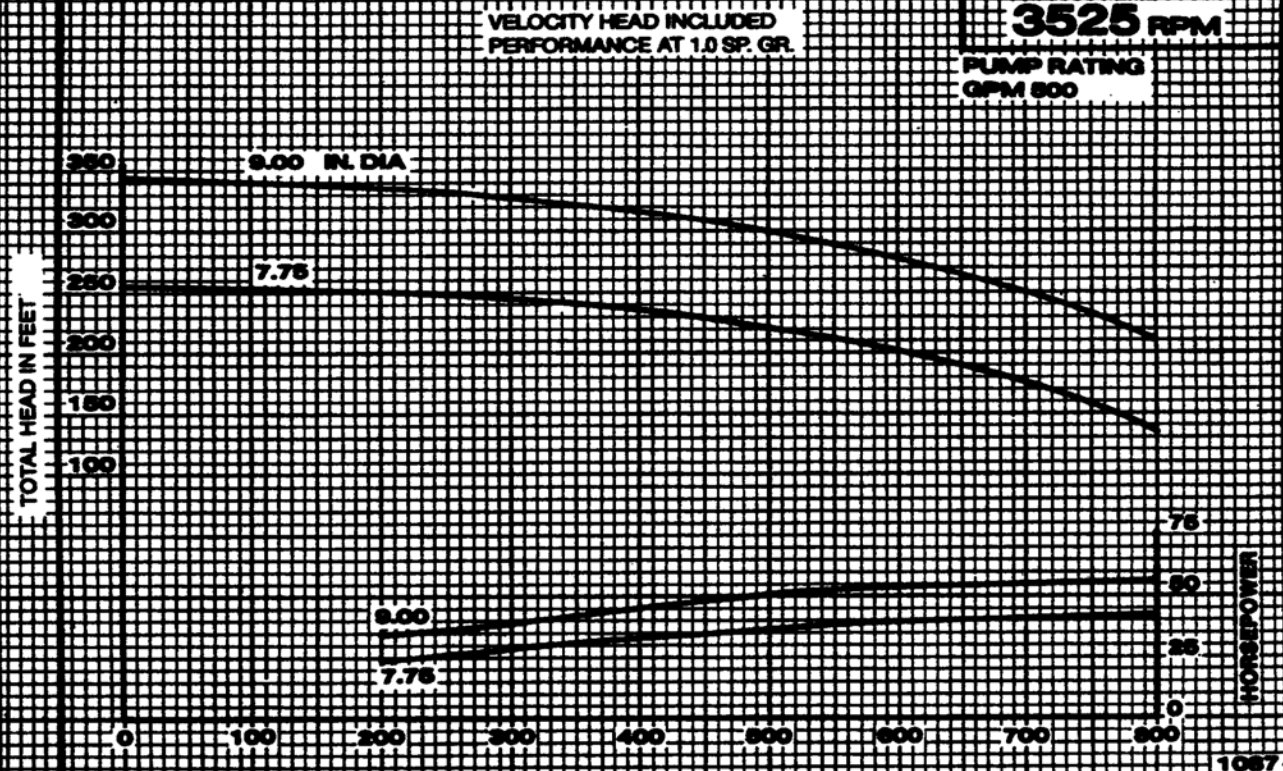

Peerless Pump Company
Indianapolis, IN 46207-7026

HORIZONTAL SPLIT CASE FIRE PUMPS
Type 2AEPB Size 3 x 4 x 8.00

SECTION 1540

VELOCITY HEAD INCLUDED
PERFORMANCE AT 1.0 SP. GR.

3525 RPM
PUMP RATING
GPM 800

IMPELLER 2883450

U.S. GALLONS PER MINUTE

CURVE 3138042

1057