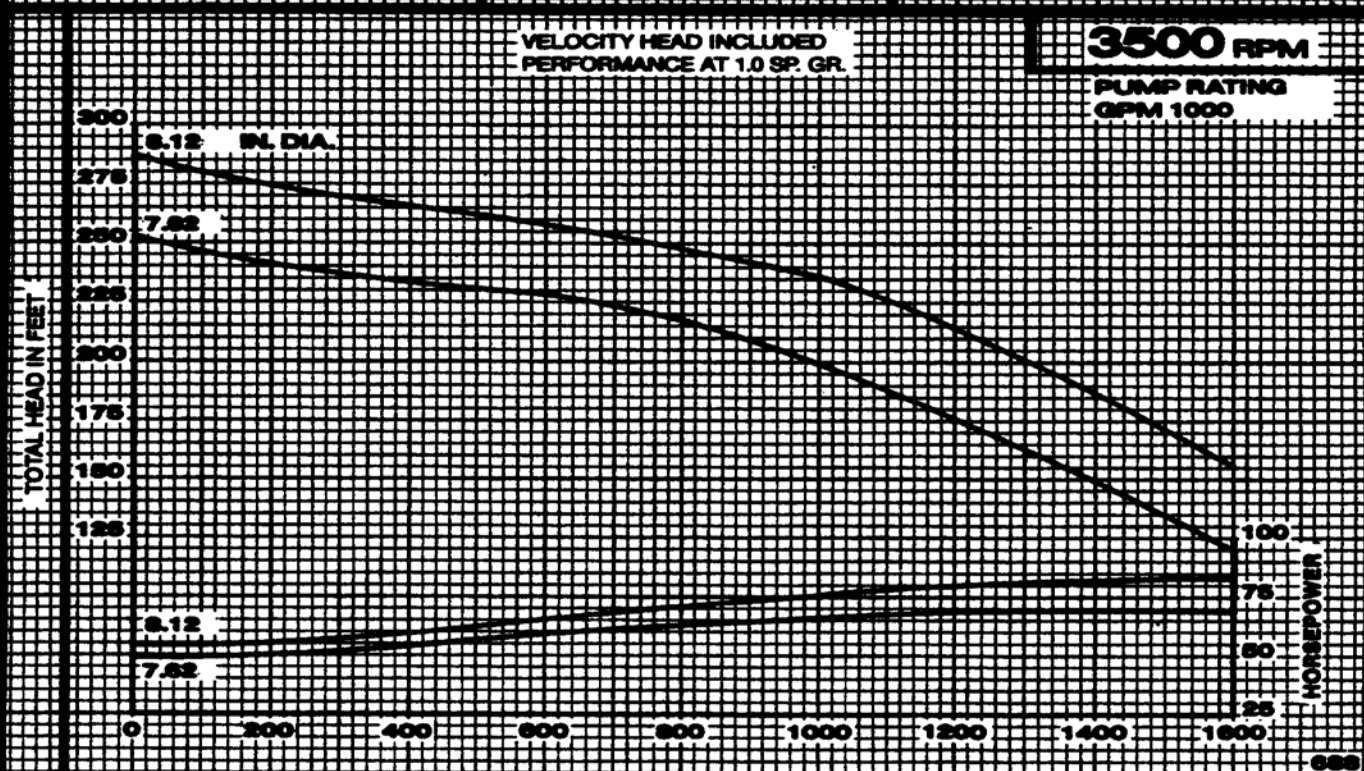

Peerless Pump Company
Indianapolis, IN 46207-7026

HORIZONTAL SPLIT CASE FIRE PUMPS
Type SAEFB Size 5 x 6 x 8.12

SECTION 1540

IMPELLER 2663614

U.S. GALLONS PER MINUTE

CURVE 3136068

IMPELLER 2663614

U.S. GALLONS PER MINUTE

CURVE 3136067

SECTION 1540

HORIZONTAL SPLIT CASE FIRE PUMPS
 Type SAEFS Size 5 x 6 x 8.12

Peerless Pump Company
 Indianapolis, IN 46207-7026

IMPELLER 2093814

U.S. GALLONS PER MINUTE

CURVE 3138066

IMPELLER 2093814

U.S. GALLONS PER MINUTE

CURVE 3138064

Peerless Pump Company
Indianapolis, IN 46207-7026

HORIZONTAL SPLIT CASE FIRE PUMPS
Type SAEFS Size 5 x 6 x 6.12

SECTION 1540

IMPELLER 2693814

U.S. GALLONS PER MINUTE

CURVE 3136062

IMPELLER 2693814

U.S. GALLONS PER MINUTE

CURVE 3136065