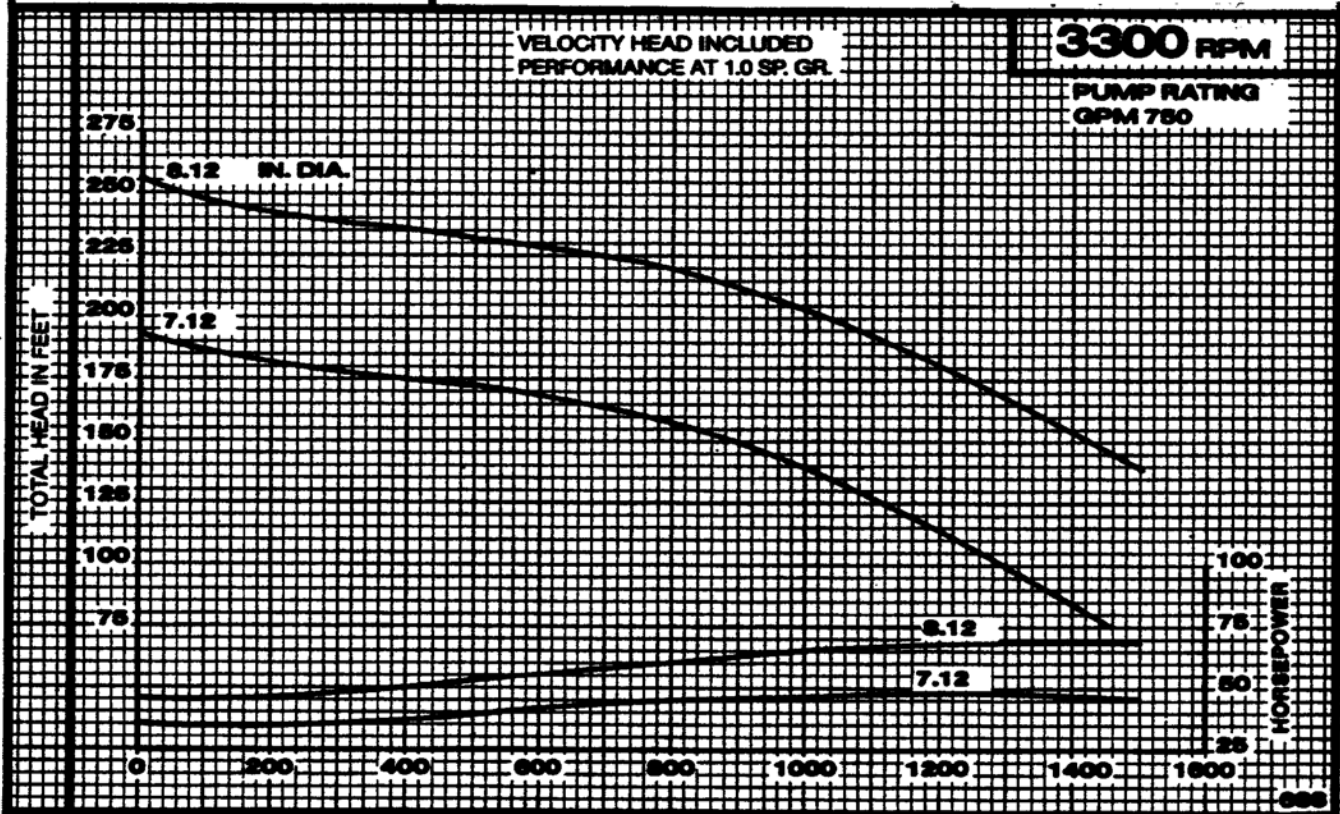

Peerless Pump Company
Indianapolis, IN 46207-7026

HORIZONTAL SPLIT CASE FIRE PUMPS
Type SAEFB Size 5 x 6 x 8.12

SECTION 1540

IMPELLER 2663614

U.S. GALLONS PER MINUTE

CURVE 3136068

IMPELLER 2663614

U.S. GALLONS PER MINUTE

CURVE 3136067

SECTION 1540

HORIZONTAL SPLIT CASE FIRE PUMPS
 Type SAEFS Size 5 x 6 x 8.12

Peerless Pump Company
 Indianapolis, IN 46207-7026

IMPELLER 2093814

U.S. GALLONS PER MINUTE

CURVE 3138066

IMPELLER 2093814

IMPELLER 2693814

U.S. GALLONS PER MINUTE

CURVE 3136065