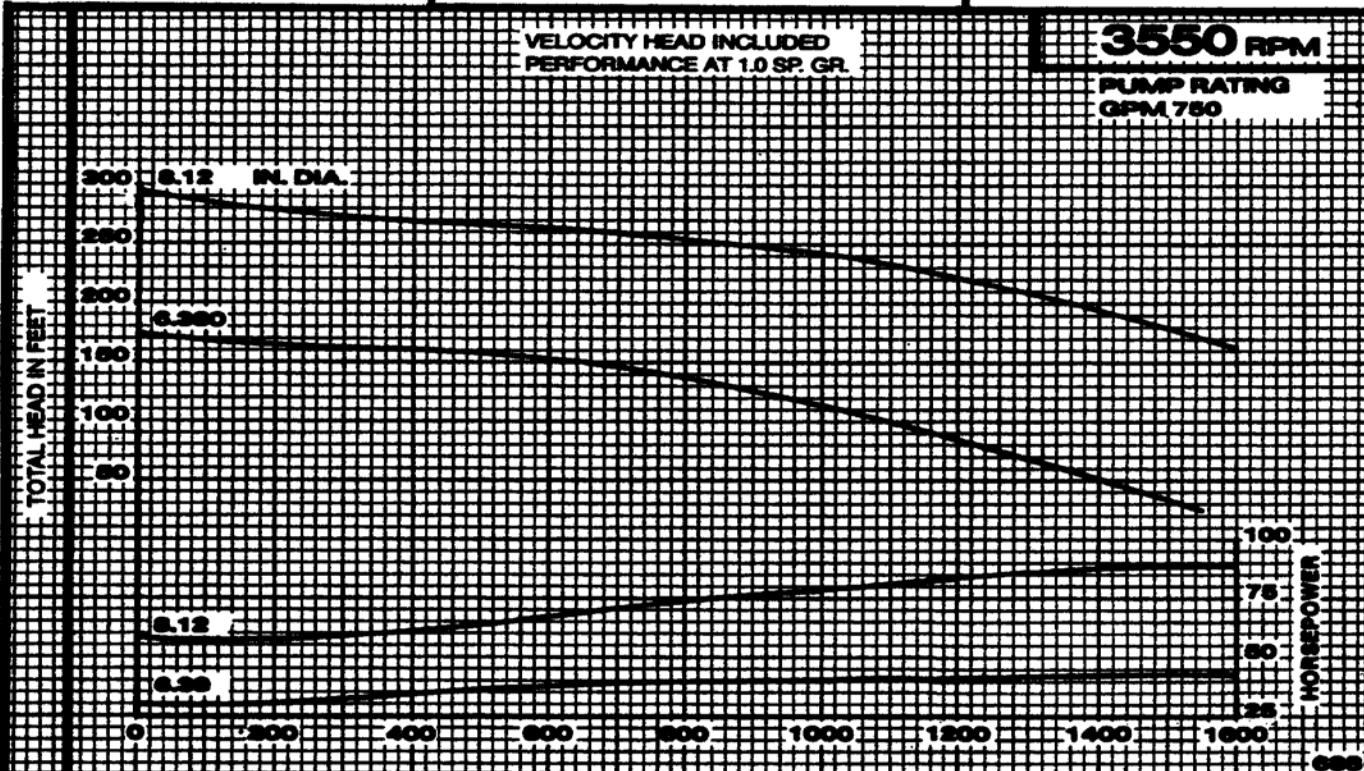

U.S. GALLONS PER MINUTE

CURVE 3138064

Peerless Pump Company
Indianapolis, IN 46207-7026

HORIZONTAL SPLIT CASE FIRE PUMPS
Type SAEFS Size 5 x 6 x 6.12

SECTION 1540

IMPELLER 2693814

U.S. GALLONS PER MINUTE

CURVE 3136062

IMPELLER 2693814

U.S. GALLONS PER MINUTE

CURVE 3136065