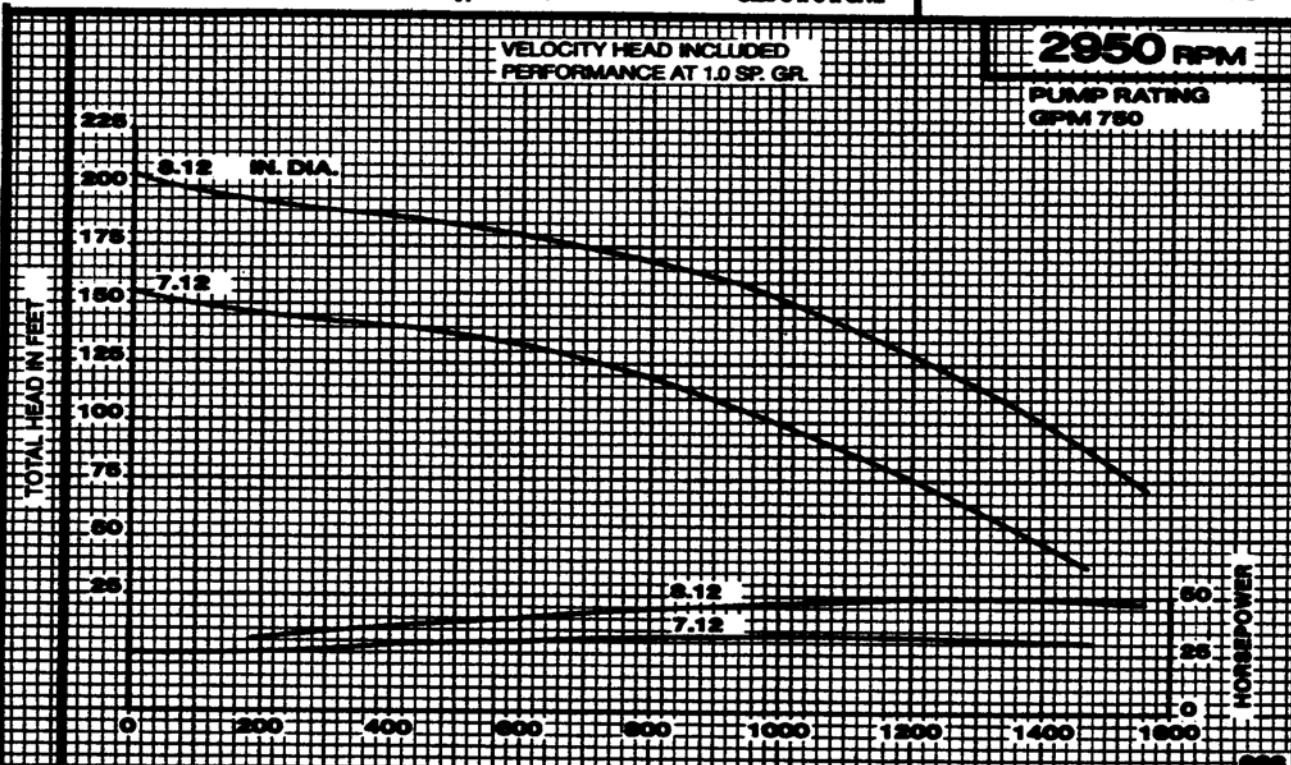

Peerless Pump Company
Indianapolis, IN 46207-7026

HORIZONTAL SPLIT CASE FIRE PUMPS
Type SAEFB Size 5 x 6 x 8.12

SECTION 1540

IMPELLER 2663614

U.S. GALLONS PER MINUTE

CURVE 3136068

IMPELLER 2663614

U.S. GALLONS PER MINUTE

CURVE 3136067

SECTION 1540

HORIZONTAL SPLIT CASE FIRE PUMPS
 Type SAEFS Size 5 x 6 x 8.12

Peerless Pump Company
 Indianapolis, IN 46207-7026

IMPELLER 2093814

U.S. GALLONS PER MINUTE

CURVE 3138066

IMPELLER 2093814

U.S. GALLONS PER MINUTE

CURVE 3138064

Peerless Pump Company
Indianapolis, IN 46207-7026

HORIZONTAL SPLIT CASE FIRE PUMPS
Type SAEFS Size 5 x 6 x 6.12

SECTION 1540

IMPELLER 2693814

U.S. GALLONS PER MINUTE

CURVE 3136062

IMPELLER 2693814

U.S. GALLONS PER MINUTE

CURVE 3136065