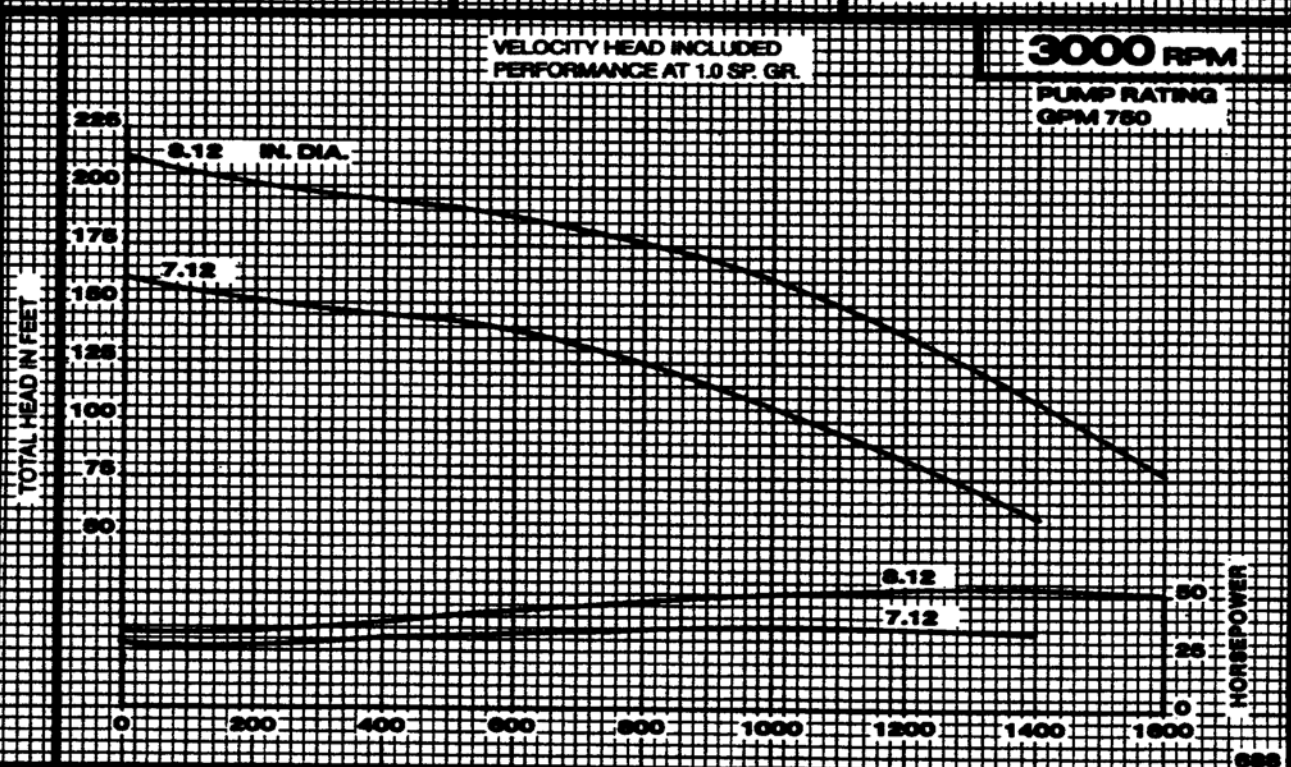

Peerless Pump Company
Indianapolis, IN 46207-7026

HORIZONTAL SPLIT CASE FIRE PUMPS
Type SAEFB Size 5 x 6 x 8.12

SECTION 1540

IMPELLER 2663614

U.S. GALLONS PER MINUTE

CURVE 3136068

IMPELLER 2663614

U.S. GALLONS PER MINUTE

CURVE 3136067

SECTION 1540

HORIZONTAL SPLIT CASE FIRE PUMPS
 Type SAEFS Size 5 x 6 x 8.12

Peerless Pump Company
 Indianapolis, IN 46207-7026

IMPELLER 2093814

U.S. GALLONS PER MINUTE

CURVE 3138066

IMPELLER 2093814

U.S. GALLONS PER MINUTE

CURVE 3138064

Peerless Pump Company
Indianapolis, IN 46207-7026

HORIZONTAL SPLIT CASE FIRE PUMPS
Type SAEFS Size 5 x 6 x 6.12

SECTION 1540

IMPELLER 2693814

U.S. GALLONS PER MINUTE

CURVE 3136062

IMPELLER 2693814

U.S. GALLONS PER MINUTE

CURVE 3136065