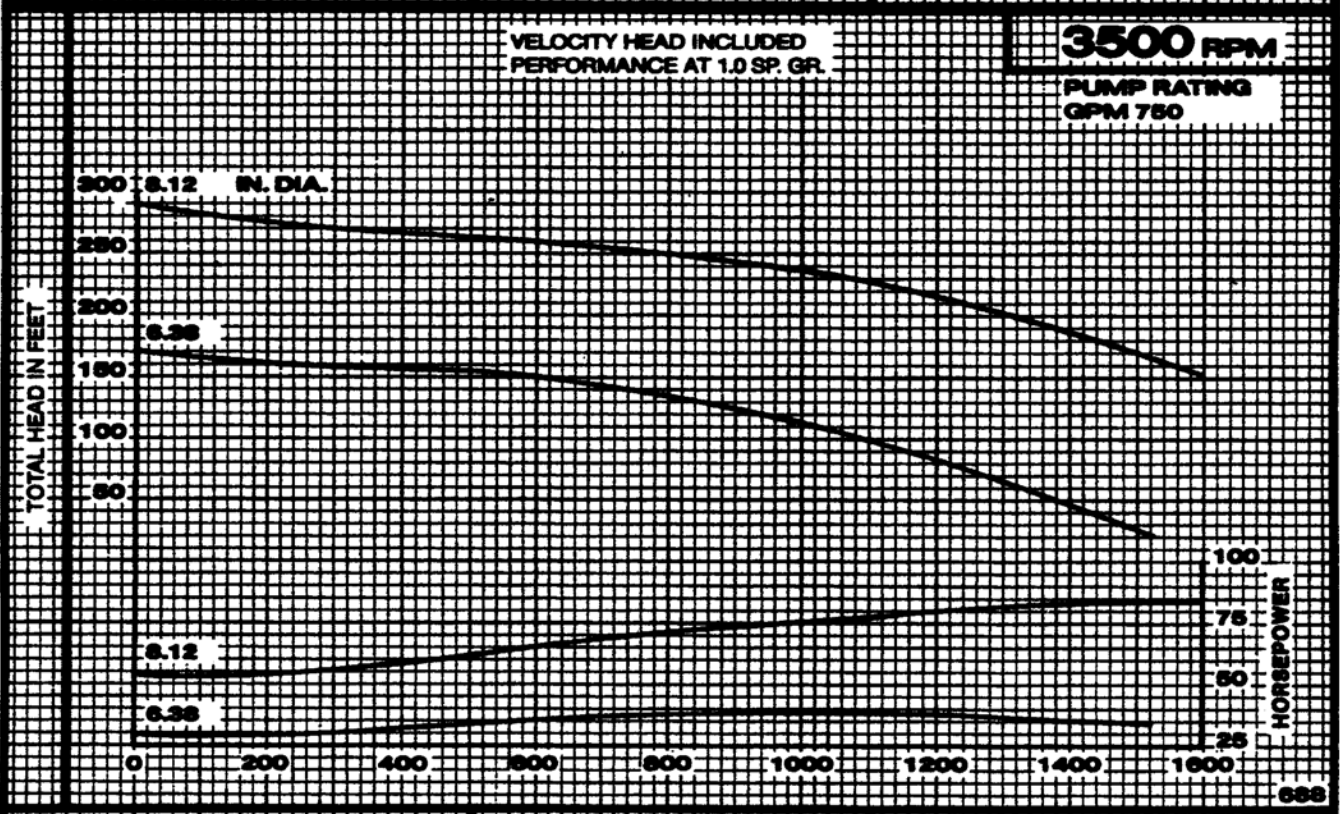

Peerless Pump Company
Indianapolis, IN 46207-7026

HORIZONTAL SPLIT CASE FIRE PUMPS
Type SAEFB Size 5 x 6 x 8.12

SECTION 1540

IMPELLER 2663614

U.S. GALLONS PER MINUTE

CURVE 3136068

IMPELLER 2663614

U.S. GALLONS PER MINUTE

CURVE 3136067

SECTION 1540

HORIZONTAL SPLIT CASE FIRE PUMPS
 Type SAEFS Size 5 x 6 x 8.12

Peerless Pump Company
 Indianapolis, IN 46207-7026

IMPELLER 2093814

U.S. GALLONS PER MINUTE

CURVE 3138066

IMPELLER 2093814

IMPELLER 2693814

U.S. GALLONS PER MINUTE

CURVE 3136065