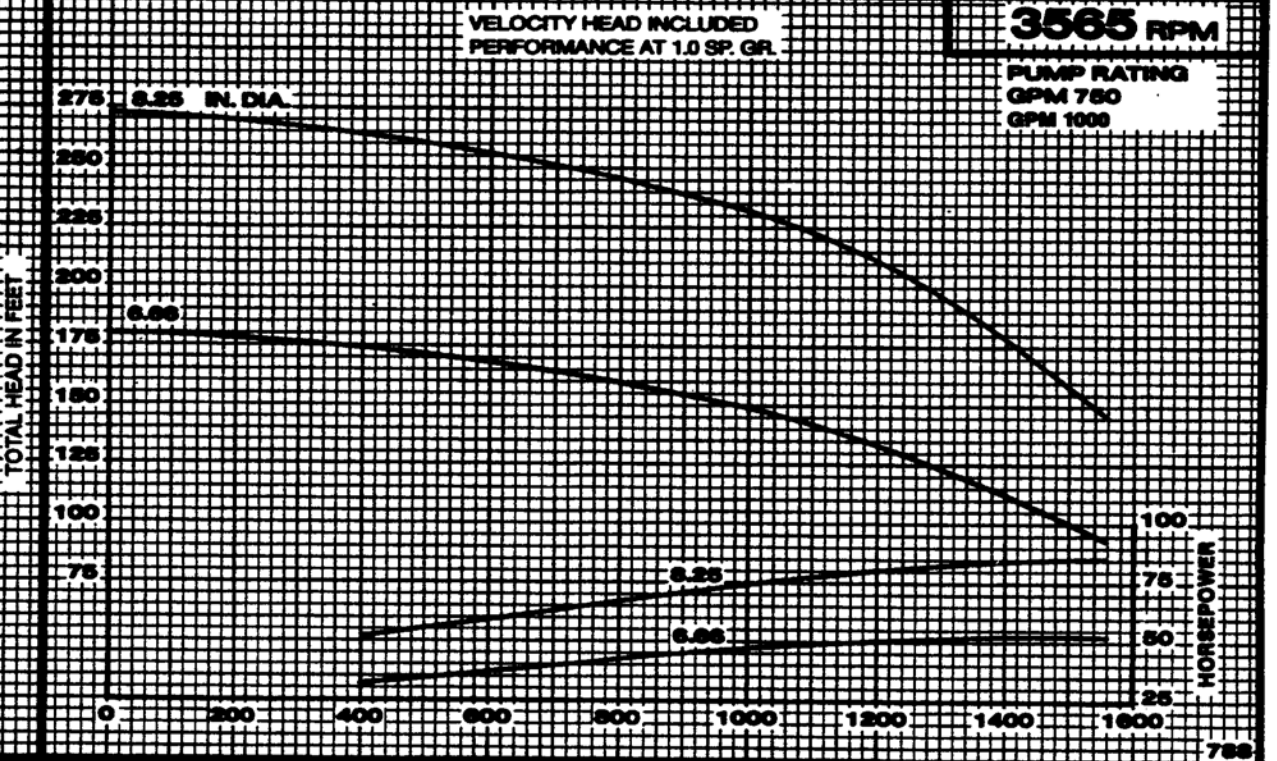

Peerless Pump Company
Indianapolis, IN 46207-7026

HORIZONTAL FIRE PUMPS
Type 5AEFG Size 5 x 6 x 8.25

SECTION 1540

IMPELLER 2003015

U.S. GALLONS PER MINUTE

CURVE 3130071

SECTION 1540

HORIZONTAL SPLIT CASE FIRE PUMPS
 Type SAEP6G Size 5 x 6 x 8.25

Peerless Pump Company
 Indianapolis, IN 46207-7026

IMPELLER 2093615

U.S. GALLONS PER MINUTE

CURVE 3136070

IMPELLER 2093615

U.S. GALLONS PER MINUTE

CURVE 3136069