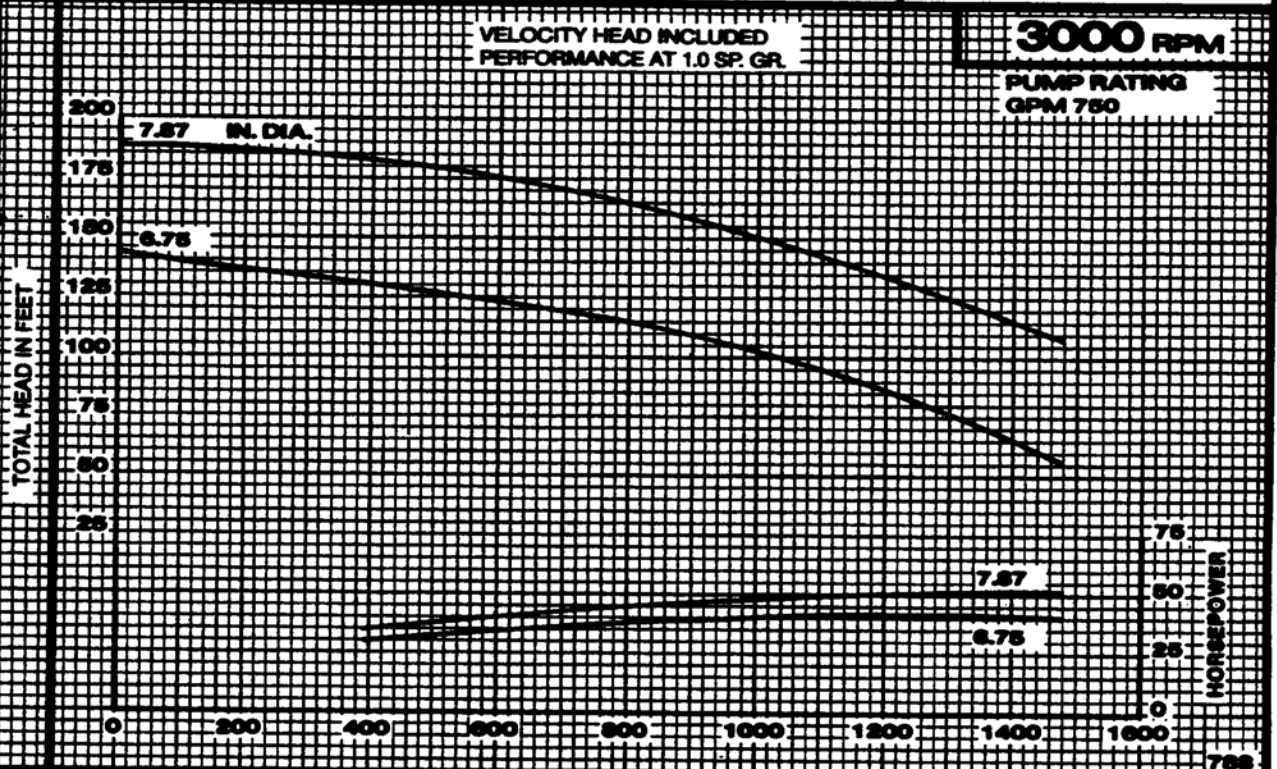

Peerless Pump Company
Indianapolis, IN 46207-7026

HORIZONTAL FIRE PUMPS
Type 5AEFG Size 5 x 6 x 8.25

SECTION 1540

IMPELLER 2003015

U.S. GALLONS PER MINUTE

CURVE 3130071

SECTION 1540

HORIZONTAL SPLIT CASE FIRE PUMPS
 Type SAEP6G Size 5 x 6 x 8.25

Peerless Pump Company
 Indianapolis, IN 46207-7026

IMPELLER 2093615

U.S. GALLONS PER MINUTE

CURVE 3136070

IMPELLER 2093615

U.S. GALLONS PER MINUTE

CURVE 3136069