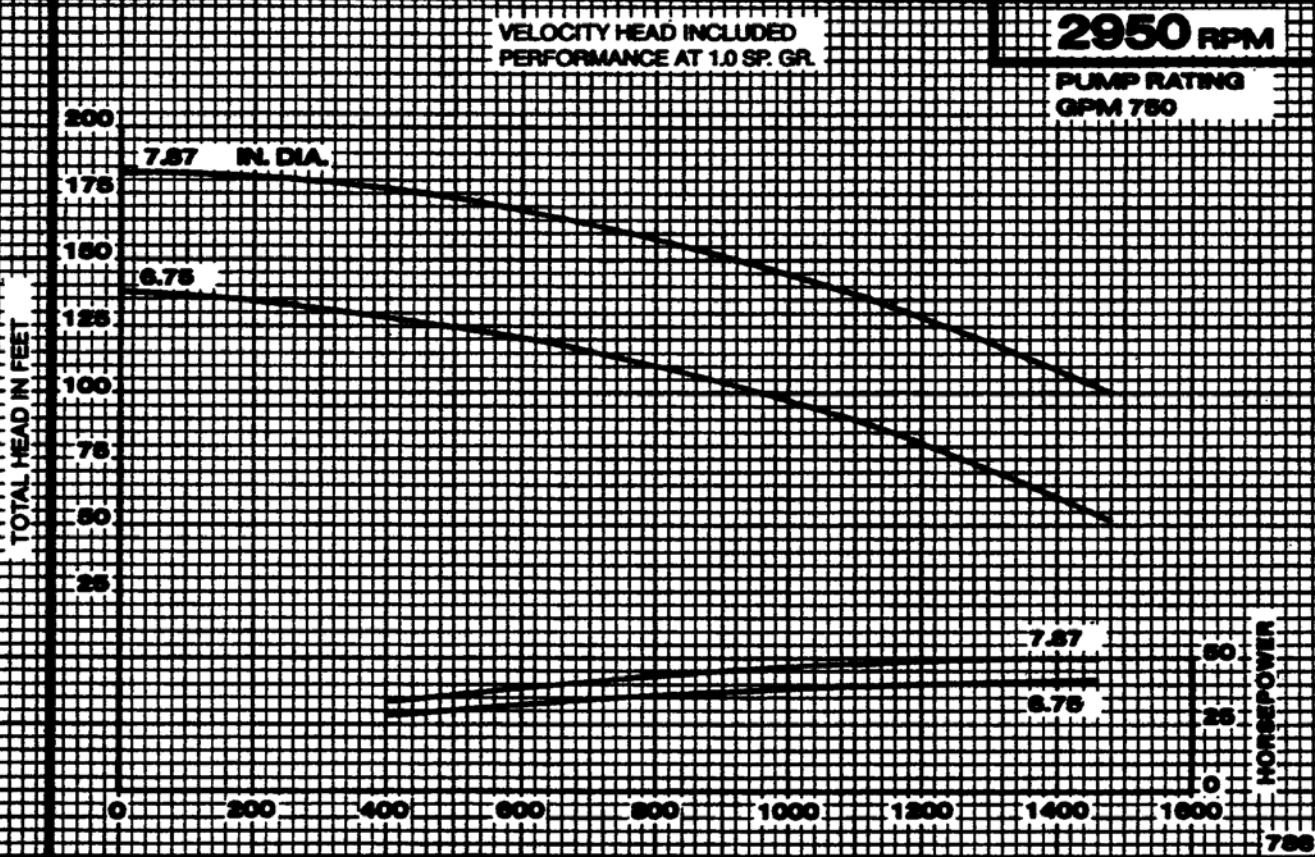

Peerless Pump Company
Indianapolis, IN 46207-7026

HORIZONTAL FIRE PUMPS
Type 5AEFG Size 5 x 6 x 8.25

SECTION 1540

IMPELLER 2003015

U.S. GALLONS PER MINUTE

CURVE 3130071

SECTION 1540

HORIZONTAL SPLIT CASE FIRE PUMPS
 Type SAEP6G Size 5 x 6 x 8.25

Peerless Pump Company
 Indianapolis, IN 46207-7026

IMPELLER 2093615

U.S. GALLONS PER MINUTE

CURVE 3136070

IMPELLER 2093615

U.S. GALLONS PER MINUTE

CURVE 3136069