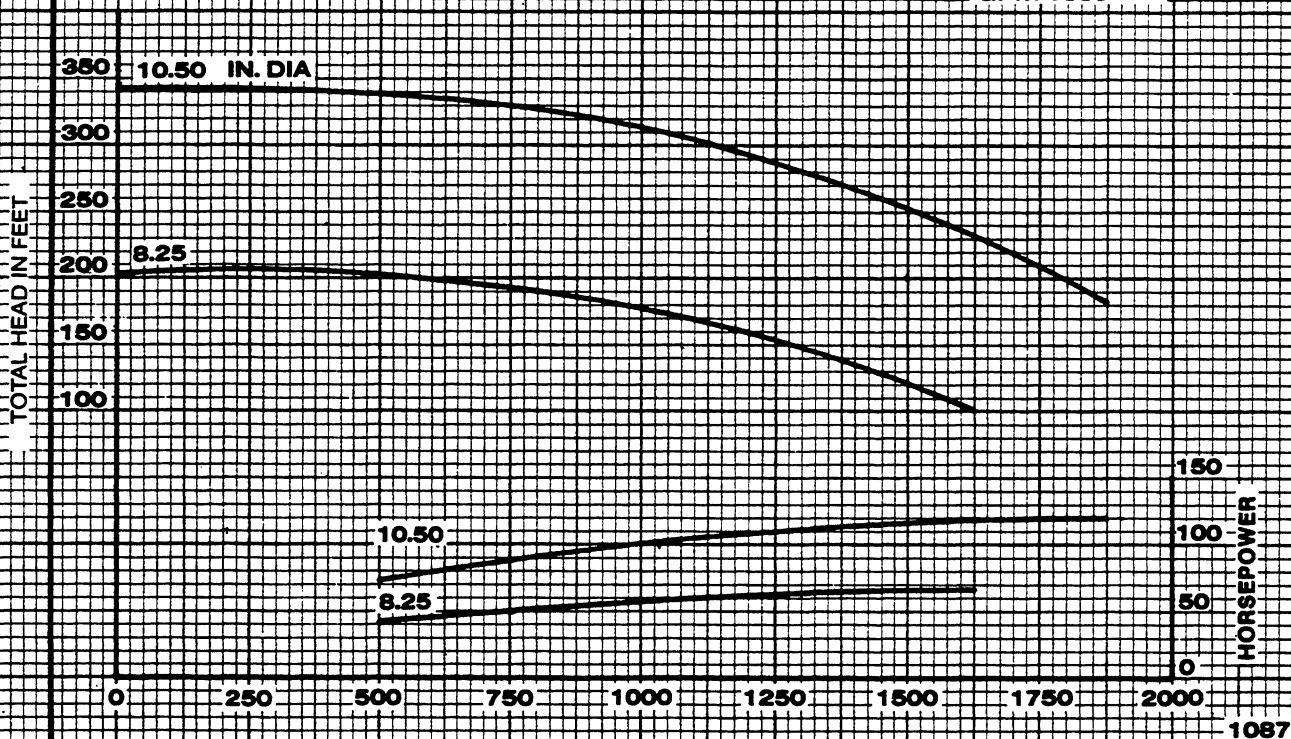

**SECTION 1540**

VELOCITY HEAD INCLUDED  
PERFORMANCE AT 1.0 SP. GR.

**2800 RPM**

**PUMP RATING  
GPM 750**

1087

IMPELLER 2693430

U.S. GALLONS PER MINUTE

CURVE 3136041

VELOCITY HEAD INCLUDED  
PERFORMANCE AT 1.0 SP. GR.

**2950 RPM**

**PUMP RATING  
GPM 1000**

1187

IMPELLER 2693430

U.S. GALLONS PER MINUTE

CURVE 3136040

## HORIZONTAL SPLIT CASE FIRE PUMPS

Type 5AEF11

Size 5 x 6 x 10.50

Peerless Pump Company  
Indianapolis, IN 46207-7026

VELOCITY HEAD INCLUDED  
PERFORMANCE AT 1.0 SP. GR.

**3000 RPM**

**PUMP RATING  
GPM 1000**

IMPELLER 2693430

U.S. GALLONS PER MINUTE

CURVE 3136039

VELOCITY HEAD INCLUDED  
PERFORMANCE AT 1.0 SP. GR.

**3300 RPM**

**PUMP RATING  
GPM 1000**

IMPELLER 2693430

U.S. GALLONS PER MINUTE