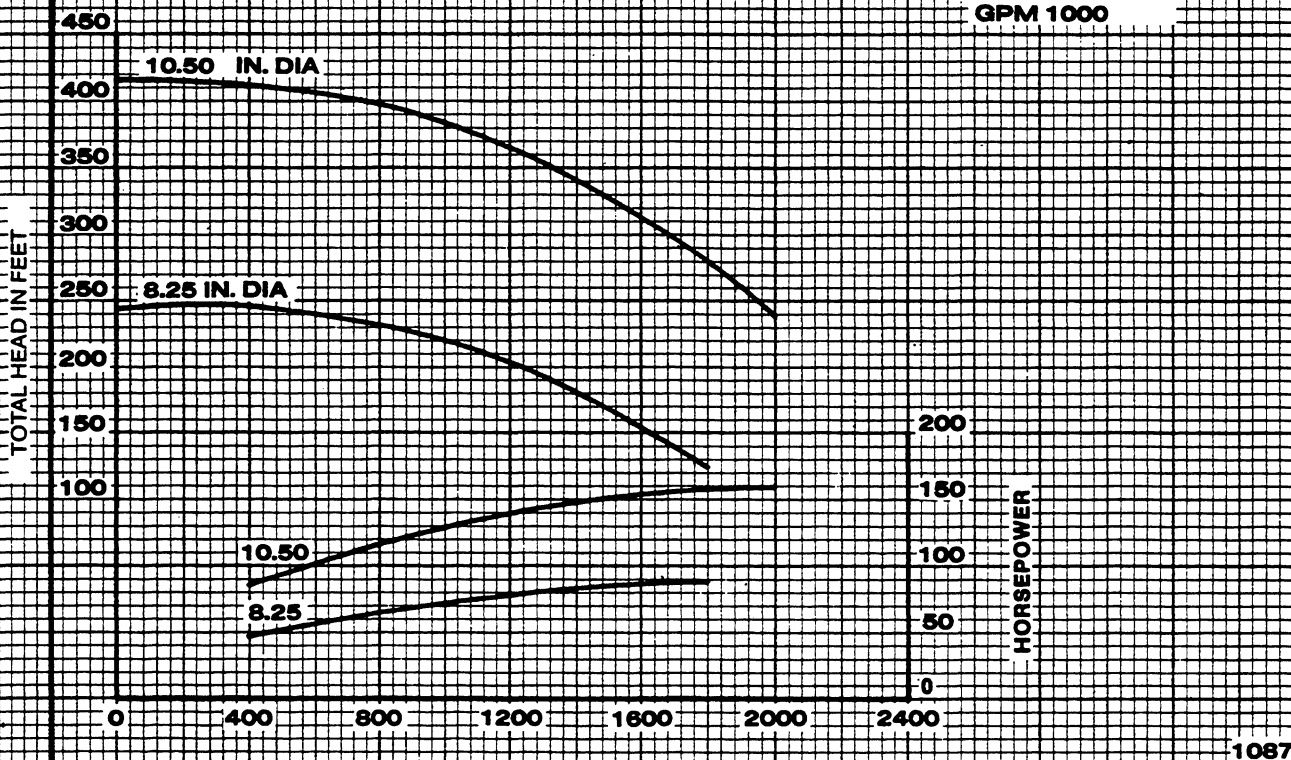

**SECTION 1540**

VELOCITY HEAD INCLUDED  
PERFORMANCE AT 1.0 SP. GR.

**2800 RPM**

**PUMP RATING  
GPM 750**

1087

IMPELLER 2693430

U.S. GALLONS PER MINUTE

CURVE 3136041

VELOCITY HEAD INCLUDED  
PERFORMANCE AT 1.0 SP. GR.

**2950 RPM**

**PUMP RATING  
GPM 1000**

1187

IMPELLER 2693430

U.S. GALLONS PER MINUTE

CURVE 3136040

IMPELLER 2693430

U.S. GALLONS PER MINUTE

CURVE 3136039

VELOCITY HEAD INCLUDED  
PERFORMANCE AT 1.0 SP. GR.

**3300 RPM**

**PUMP RATING  
GPM 1000**

IMPELLER 2693430

U.S. GALLONS PER MINUTE

CURVE 3136038