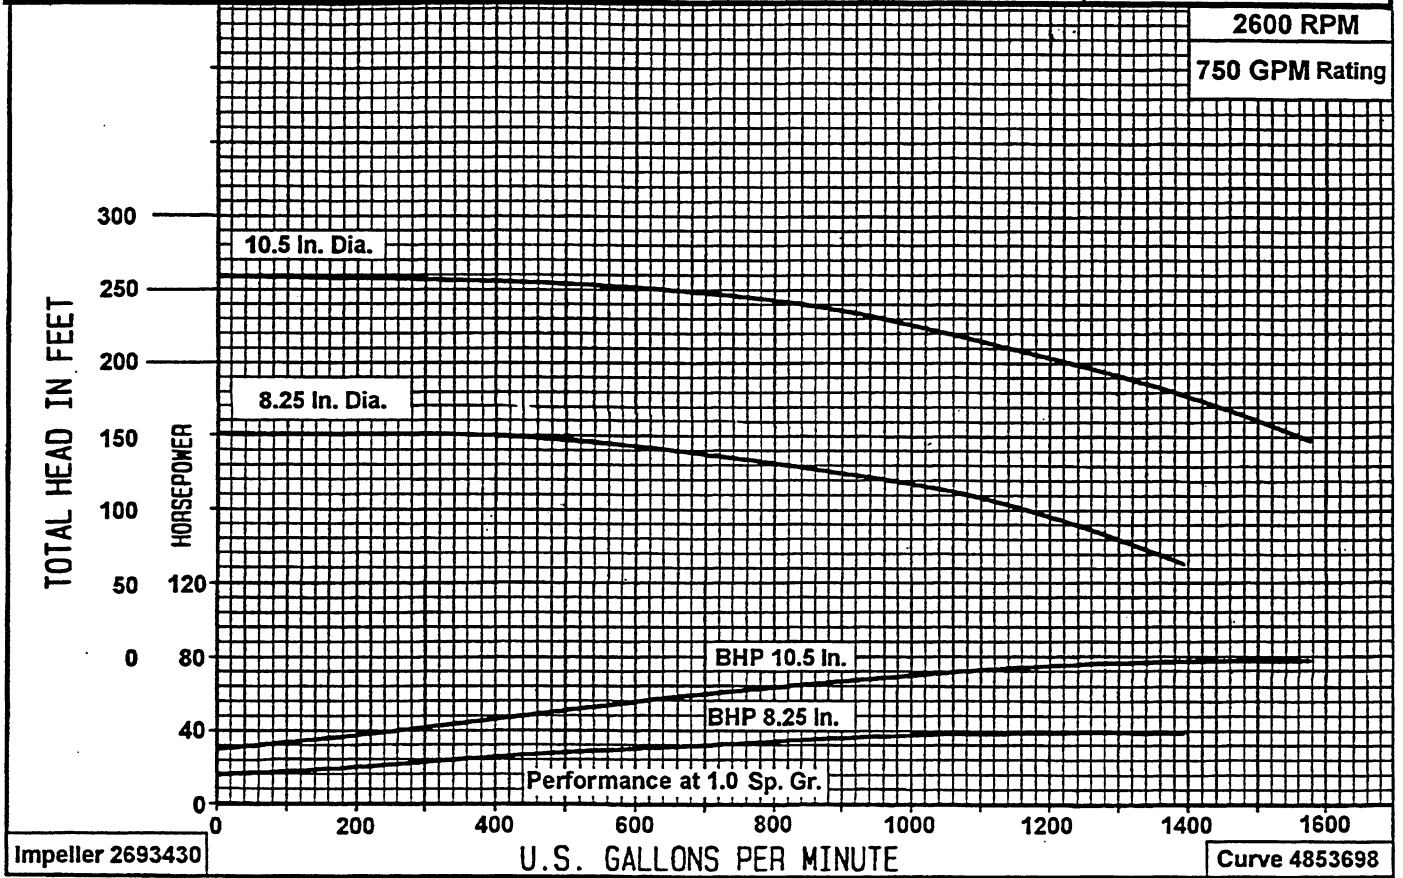

Peerless Pump Company  
Indianapolis, IN 46207-7025

**HORIZONTAL SPLIT CASE FIRE PUMPS**  
**Type 5AEF11**

**SECTION 1540**

Peerless Pump Company  
Indianapolis, IN 46207-7025

**HORIZONTAL SPLIT CASE FIRE PUMPS**  
Type 5AEF11 Size 5 x 6 x 10.50

**SECTION 1540**

VELOCITY HEAD INCLUDED  
PERFORMANCE AT 1.0 SP. GR.

**2800 RPM**

**PUMP RATING  
GPM 750**

1087

IMPELLER 2693430

U.S. GALLONS PER MINUTE

CURVE 3136041

VELOCITY HEAD INCLUDED  
PERFORMANCE AT 1.0 SP. GR.

**2950 RPM**

**PUMP RATING  
GPM 1000**

1187

IMPELLER 2693430

U.S. GALLONS PER MINUTE

CURVE 3136040

IMPELLER 2693430

U.S. GALLONS PER MINUTE

CURVE 3136039

VELOCITY HEAD INCLUDED  
PERFORMANCE AT 1.0 SP. GR.

**3300 RPM**

**PUMP RATING  
GPM 1000**

IMPELLER 2693430

U.S. GALLONS PER MINUTE