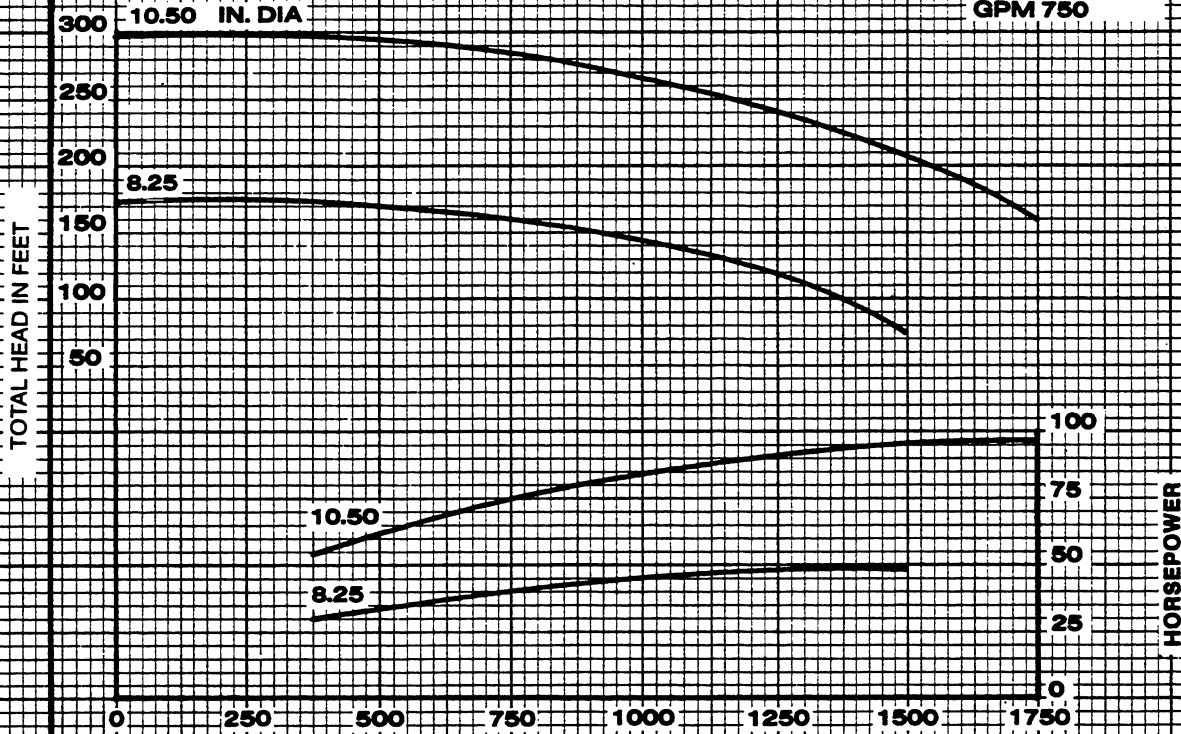

Peerless Pump Company  
Indianapolis, IN 46207-7025

**HORIZONTAL SPLIT CASE FIRE PUMPS**  
**Type 5AEF11**

**SECTION 1540**

Peerless Pump Company  
Indianapolis, IN 46207-7025

**HORIZONTAL SPLIT CASE FIRE PUMPS**  
Type 5AEF11 Size 5 x 6 x 10.50

**SECTION 1540**

VELOCITY HEAD INCLUDED  
PERFORMANCE AT 1.0 SP. GR.

**2800 RPM**

**PUMP RATING  
GPM 750**

1087

IMPELLER 2693430

U.S. GALLONS PER MINUTE

CURVE 3136041

VELOCITY HEAD INCLUDED  
PERFORMANCE AT 1.0 SP. GR.

**2950 RPM**

**PUMP RATING  
GPM 1000**

1187

IMPELLER 2693430

U.S. GALLONS PER MINUTE

CURVE 3136040

IMPELLER 2693430

U.S. GALLONS PER MINUTE

CURVE 3136039

VELOCITY HEAD INCLUDED  
PERFORMANCE AT 1.0 SP. GR.

**3300 RPM**

**PUMP RATING  
GPM 1000**

IMPELLER 2693430

U.S. GALLONS PER MINUTE