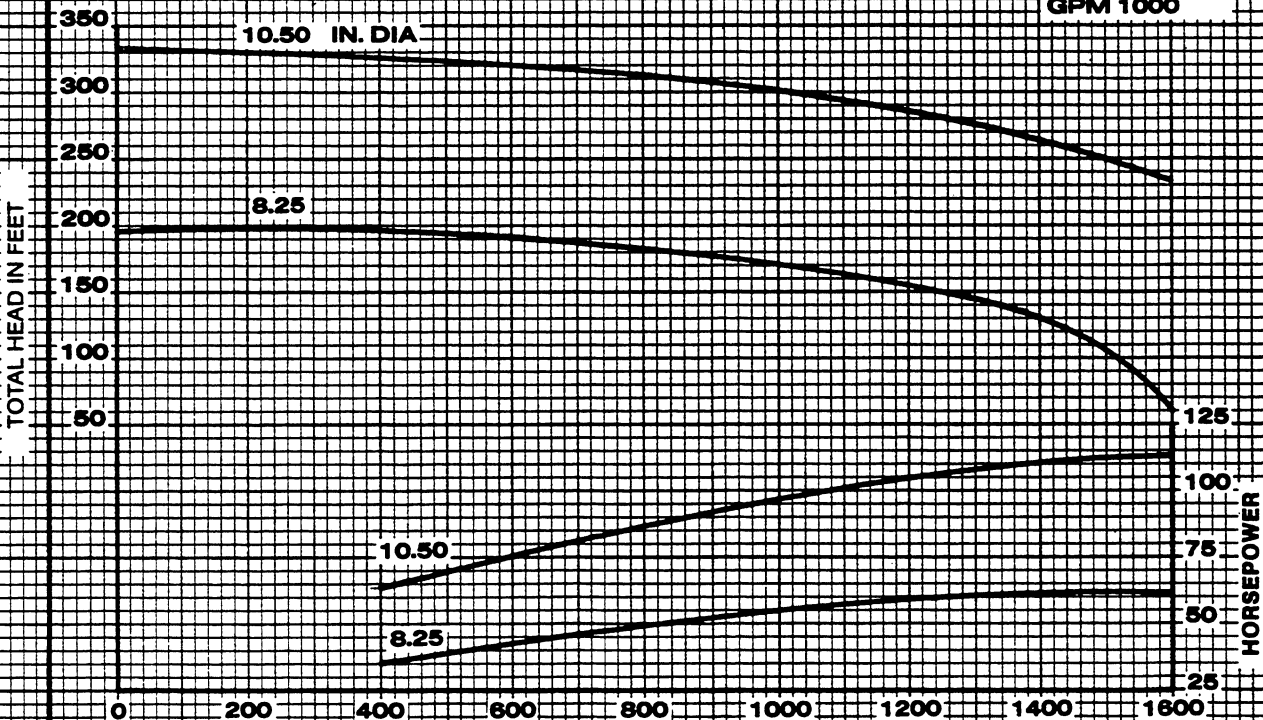

**SECTION 1540**

VELOCITY HEAD INCLUDED  
PERFORMANCE AT 1.0 SP. GR.

**2800 RPM**

**PUMP RATING  
GPM 750**

1087

IMPELLER 2693430

U.S. GALLONS PER MINUTE

CURVE 3136041

VELOCITY HEAD INCLUDED  
PERFORMANCE AT 1.0 SP. GR.

**2950 RPM**

**PUMP RATING  
GPM 1000**

1187

IMPELLER 2693430

U.S. GALLONS PER MINUTE

CURVE 3136040

IMPELLER 2693430

U.S. GALLONS PER MINUTE

CURVE 3136039

VELOCITY HEAD INCLUDED  
PERFORMANCE AT 1.0 SP. GR.

**3300 RPM**

**PUMP RATING  
GPM 1000**

IMPELLER 2693430

U.S. GALLONS PER MINUTE