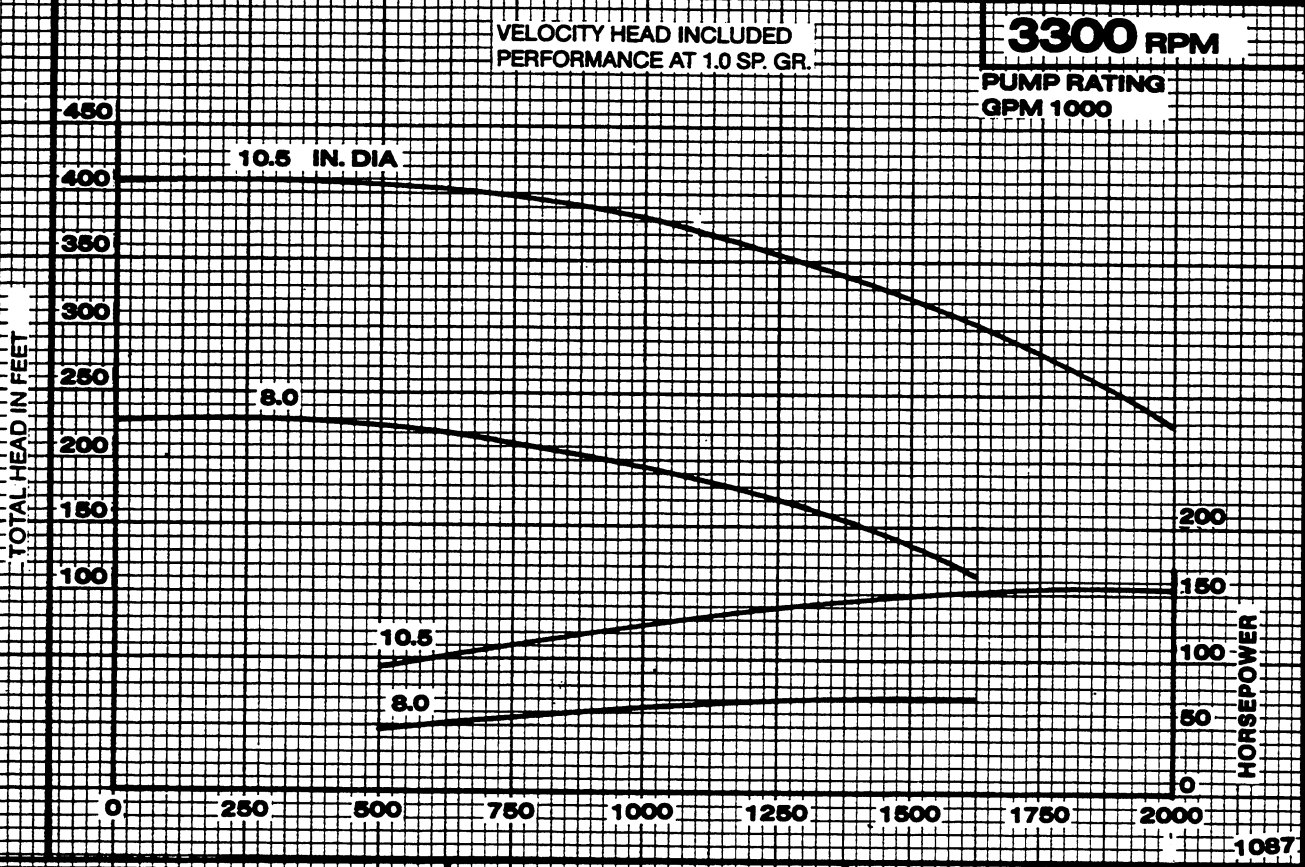

Peerless Pump Company  
Indianapolis, IN 46207-7026

**HORIZONTAL SPLIT CASE FIRE PUMPS**  
Type 5AEF11G Size 5 x 6 x 10.50

**SECTION 1540**

IMPELLER 2693431 U.S. GALLONS PER MINUTE CURVE 3136035

IMPELLER 2693431 U.S. GALLONS PER MINUTE CURVE 3136036

# SECTION 1540

**HORIZONTAL SPLIT CASE FIRE PUMPS**  
Type 5AEF11G      Size 5 x 6 x 10.50

Peerless Pump Company  
Indianapolis, IN 46207-7026

VELOCITY HEAD INCLUDED  
PERFORMANCE AT 1.0 SP. GR.

**3550 RPM**

**PUMP RATING**  
GPM 1000

IMPELLER 2693431

U.S. GALLONS PER MINUTE

CURVE 3136034

1087