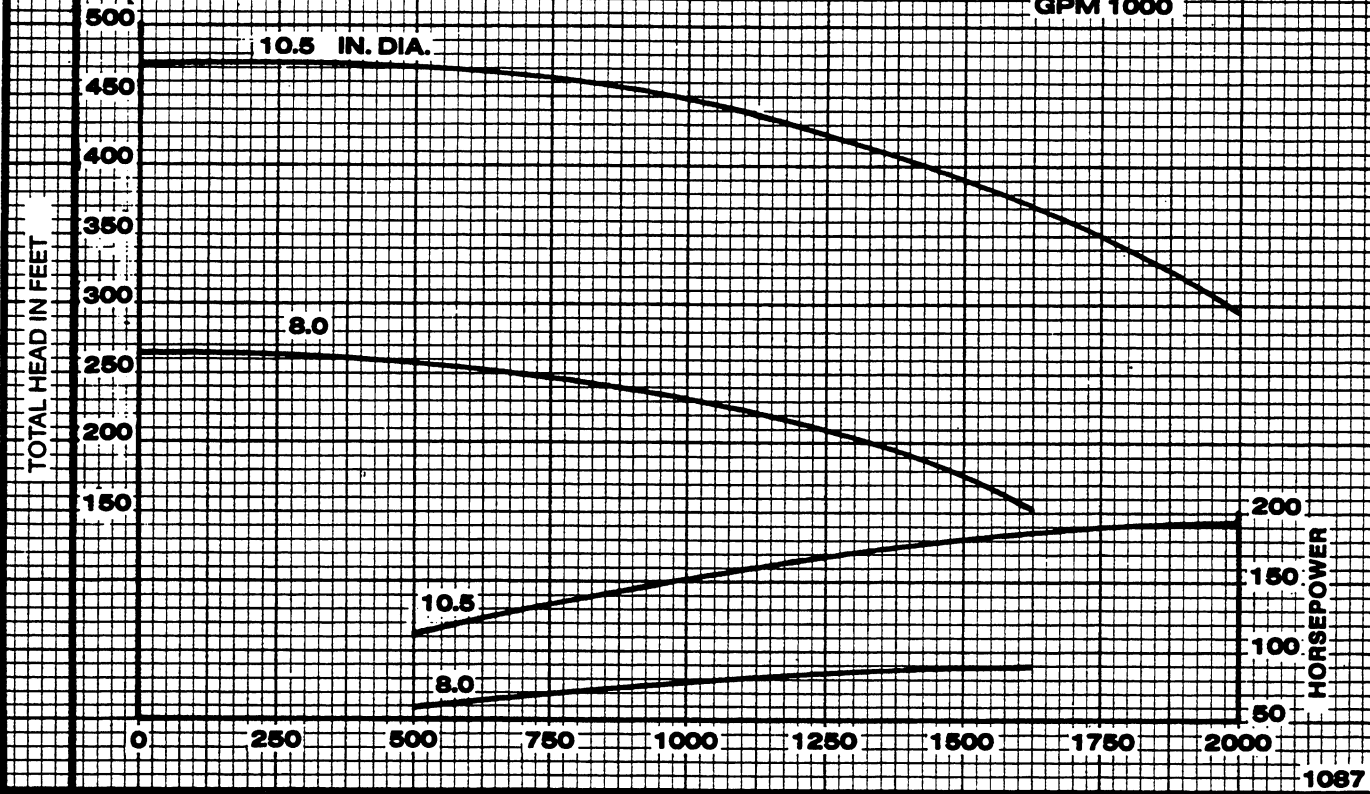

Peerless Pump Company  
Indianapolis, IN 46207-7026

**HORIZONTAL SPLIT CASE FIRE PUMPS**  
Type 5AEF11G Size 5 x 6 x 10.50

**SECTION 1540**

IMPELLER 2693431 U.S. GALLONS PER MINUTE CURVE 3136035

IMPELLER 2693431 U.S. GALLONS PER MINUTE CURVE 3136036

# SECTION 1540

**HORIZONTAL SPLIT CASE FIRE PUMPS**  
Type 5AEF11G      Size 5 x 6 x 10.50

Peerless Pump Company  
Indianapolis, IN 46207-7026

VELOCITY HEAD INCLUDED  
PERFORMANCE AT 1.0 SP. GR.

**3550 RPM**

**PUMP RATING**  
GPM 1000

IMPELLER 2693431

U.S. GALLONS PER MINUTE

CURVE 3136034

1087