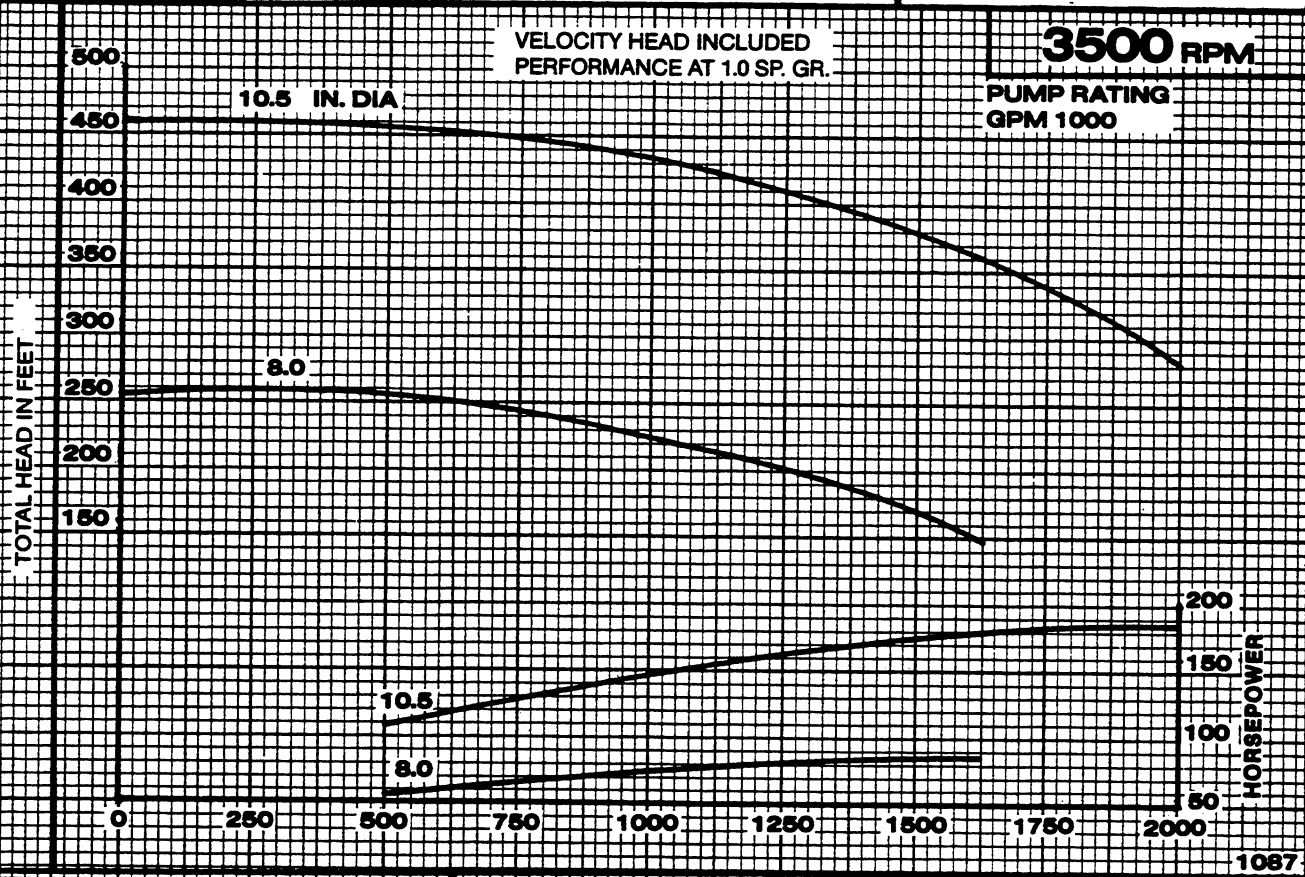

Peerless Pump Company  
Indianapolis, IN 46207-7026

**HORIZONTAL SPLIT CASE FIRE PUMPS**  
Type 5AEF11G Size 5 x 6 x 10.50

**SECTION 1540**

IMPELLER 2693431 U.S. GALLONS PER MINUTE CURVE 3136035

IMPELLER 2693431 U.S. GALLONS PER MINUTE CURVE 3136036

# SECTION 1540

**HORIZONTAL SPLIT CASE FIRE PUMPS**  
Type 5AEF11G      Size 5 x 6 x 10.50

Peerless Pump Company  
Indianapolis, IN 46207-7026

VELOCITY HEAD INCLUDED  
PERFORMANCE AT 1.0 SP. GR.

**3550 RPM**

**PUMP RATING**  
GPM 1000

IMPELLER 2693431

U.S. GALLONS PER MINUTE

CURVE 3136034

1087