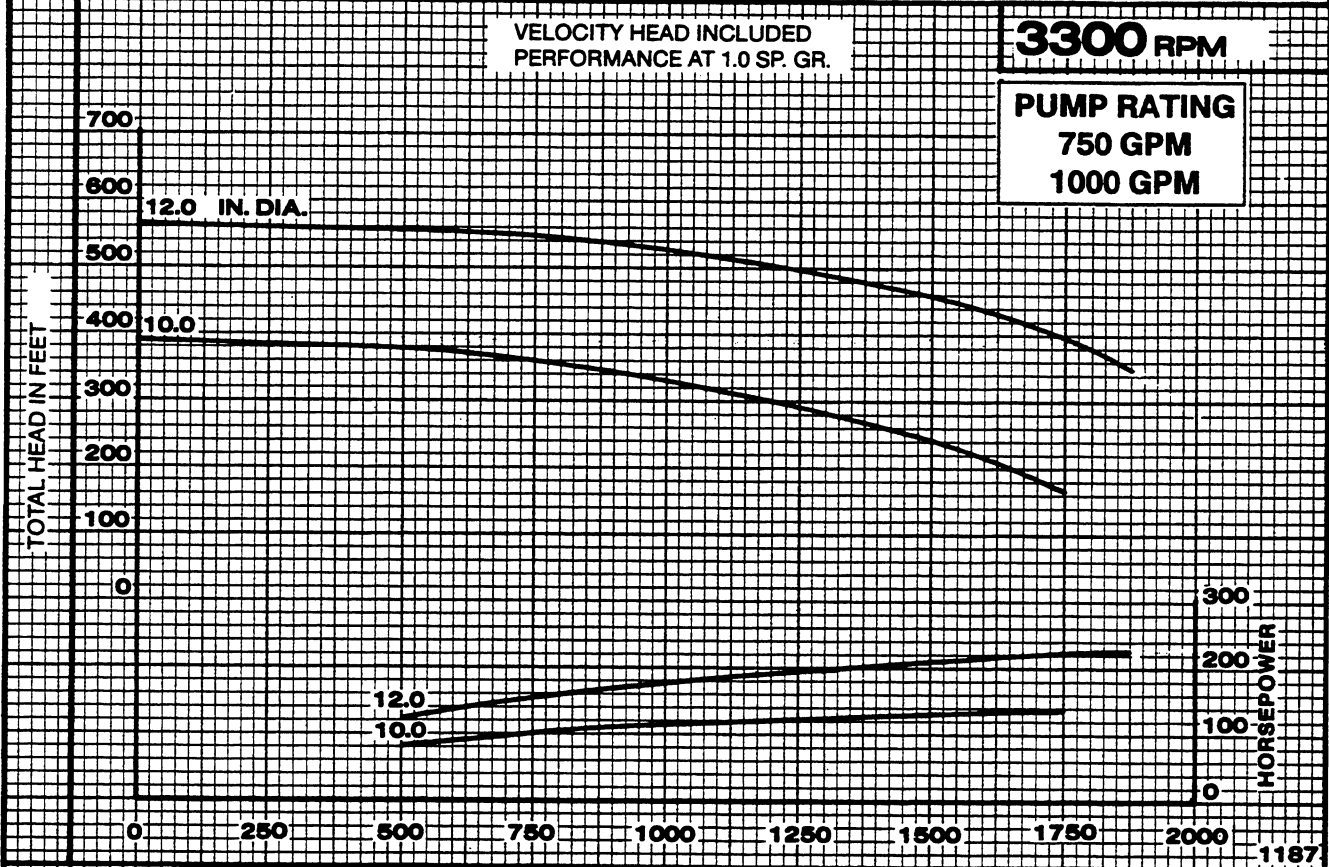

Peerless Pump Company
Indianapolis, IN 46207-7026

HORIZONTAL SPLIT CASE FIRE PUMPS
Type 5AEF12 Size 5 x 6 x 12.00

SECTION 1540

VELOCITY HEAD INCLUDED
PERFORMANCE AT 1.0 SP. GR.

2950 RPM

PUMP RATING
750 & 1000 GPM

IMPELLER 2693460

U.S. GALLONS PER MINUTE

CURVE 3136089

Peerless Pump Company
 Indianapolis, IN 46207-7026

HORIZONTAL SPLIT CASE FIRE PUMPS
 Type 5AEF12 Size 5 X 6 X 12.0

SECTION 1540

VELOCITY HEAD INCLUDED
 PERFORMANCE AT 1.0 SP.GR.

3000 RPM

PUMP RATING
 GPM 750 1000

TOTAL HEAD IN FEET

HORSEPOWER

IMPELLER 2693460

U.S. GALLONS PER MINUTE

CURVE 3136090

892

IMPELLER 2693460

U.S. GALLONS PER MINUTE

CURVE 3136047

IMPELLER 2693460

U.S. GALLONS PER MINUTE

CURVE 3136045