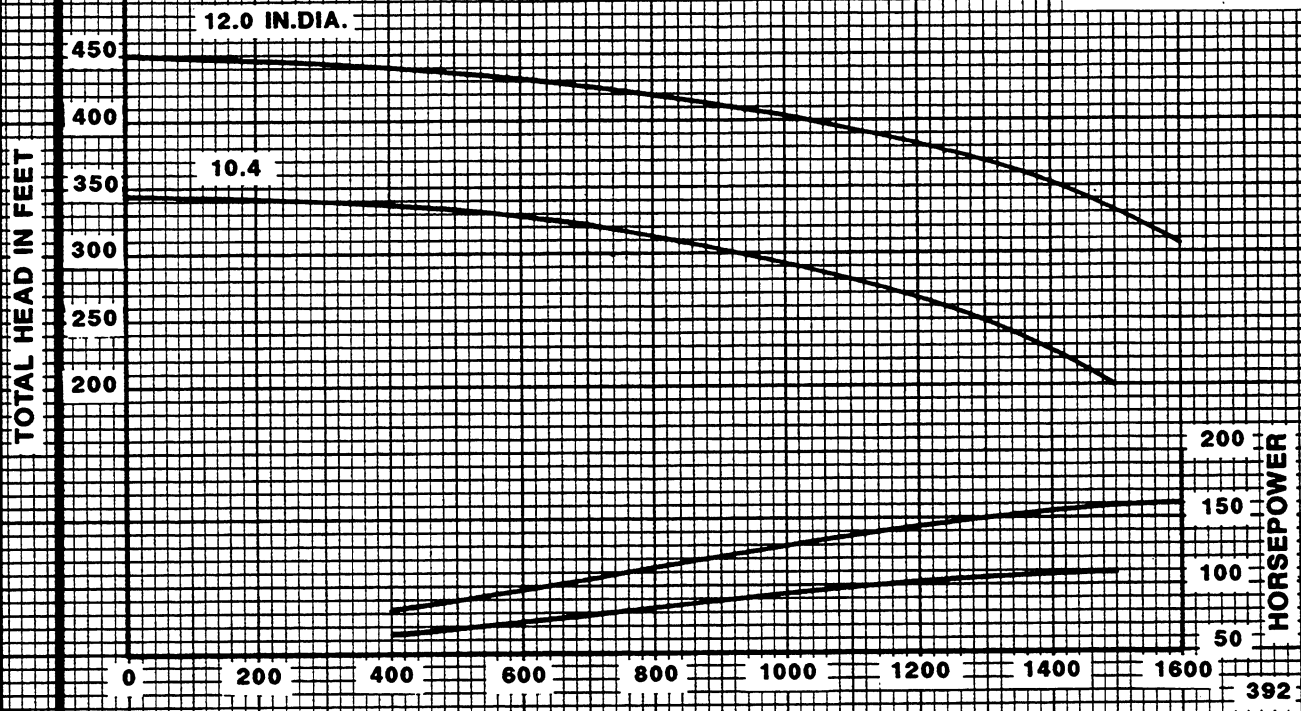

Peerless Pump Company
Indianapolis, IN 46207-7026

HORIZONTAL SPLIT CASE FIRE PUMPS
Type 5AEF12 Size 5 x 6 x 12.00

SECTION 1540

VELOCITY HEAD INCLUDED
PERFORMANCE AT 1.0 SP. GR.

2950 RPM

PUMP RATING
750 & 1000 GPM

IMPELLER 2693460

U.S. GALLONS PER MINUTE

CURVE 3136089

Peerless Pump Company
 Indianapolis, IN 46207-7026

HORIZONTAL SPLIT CASE FIRE PUMPS
 Type 5AEF12 Size 5 X 6 X 12.0

SECTION 1540

VELOCITY HEAD INCLUDED
 PERFORMANCE AT 1.0 SP.GR.

3000 RPM

PUMP RATING
 GPM 750 1000

TOTAL HEAD IN FEET

HORSEPOWER

IMPELLER 2693460

U.S. GALLONS PER MINUTE

CURVE 3136090

892

IMPELLER 2693460

U.S. GALLONS PER MINUTE

CURVE 3136047

IMPELLER 2693460

U.S. GALLONS PER MINUTE

CURVE 3136045