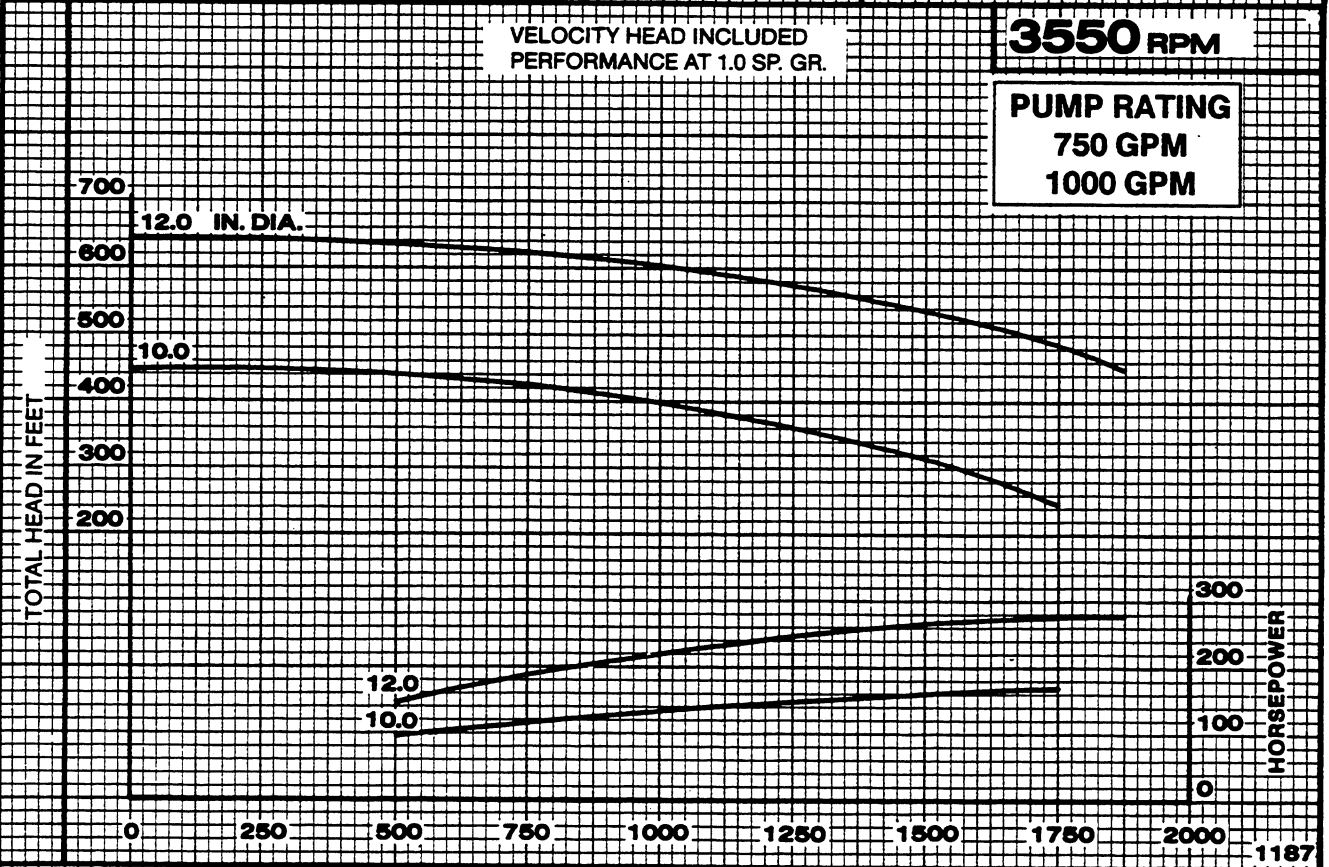

Peerless Pump Company
Indianapolis, IN 46207-7026

HORIZONTAL SPLIT CASE FIRE PUMPS
Type 5AEF12 Size 5 x 6 x 12.00

SECTION 1540

VELOCITY HEAD INCLUDED
PERFORMANCE AT 1.0 SP. GR.

2950 RPM

PUMP RATING
750 & 1000 GPM

IMPELLER 2693460

U.S. GALLONS PER MINUTE

CURVE 3136089

Peerless Pump Company
 Indianapolis, IN 46207-7026

HORIZONTAL SPLIT CASE FIRE PUMPS
 Type 5AEF12 Size 5 X 6 X 12.0

SECTION 1540

VELOCITY HEAD INCLUDED
 PERFORMANCE AT 1.0 SP.GR.

3000 RPM

PUMP RATING
 GPM 750 1000

TOTAL HEAD IN FEET

HORSEPOWER

IMPELLER 2693460

U.S. GALLONS PER MINUTE

CURVE 3136090

892

IMPELLER 2693460

U.S. GALLONS PER MINUTE

CURVE 3136047

IMPELLER 2693460

U.S. GALLONS PER MINUTE

CURVE 3136045