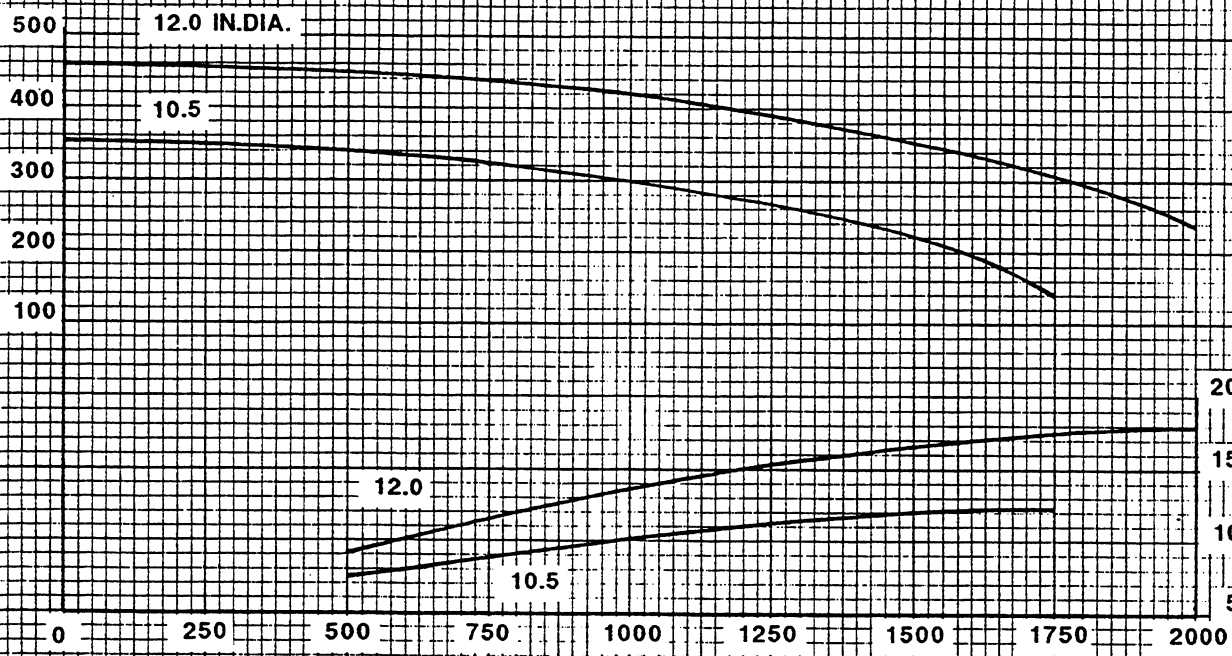

Peerless Pump Company
Indianapolis, IN 46207-7026

HORIZONTAL SPLIT CASE FIRE PUMPS
Type 5AEF12 Size 5 x 6 x 12.00

SECTION 1540

VELOCITY HEAD INCLUDED
PERFORMANCE AT 1.0 SP. GR.

2950 RPM

PUMP RATING
750 & 1000 GPM

IMPELLER 2693460

U.S. GALLONS PER MINUTE

CURVE 3136089

Peerless Pump Company
 Indianapolis, IN 46207-7026

HORIZONTAL SPLIT CASE FIRE PUMPS
 Type 5AEF12 Size 5 X 6 X 12.0

SECTION 1540

VELOCITY HEAD INCLUDED
 PERFORMANCE AT 1.0 SP.GR.

3000 RPM

PUMP RATING
 GPM 750 1000

TOTAL HEAD IN FEET

HORSEPOWER

IMPELLER 2693460

U.S. GALLONS PER MINUTE

CURVE 3136090

892

IMPELLER 2693460

U.S. GALLONS PER MINUTE

CURVE 3136047

IMPELLER 2693460

U.S. GALLONS PER MINUTE

CURVE 3136045