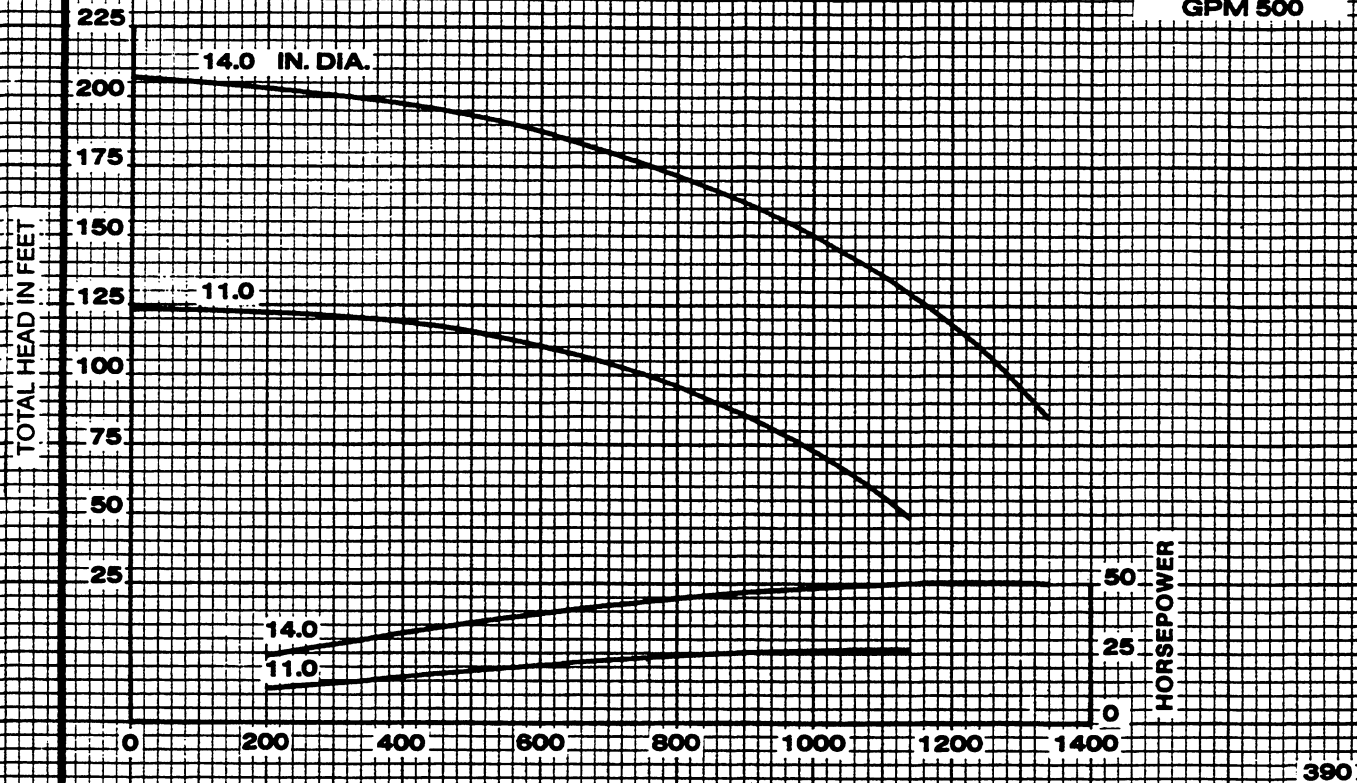

HORIZONTAL SPLIT CASE FIRE PUMPS
Type 5AEF14N Size 5 x 6 x 14

SECTION 1540

VELOCITY HEAD INCLUDED
PERFORMANCE AT 1.0 SP. GR.

1760 RPM

PUMP RATING
GPM 500

IMPELLER 2694394

U.S. GALLONS PER MINUTE

CURVE 3116072