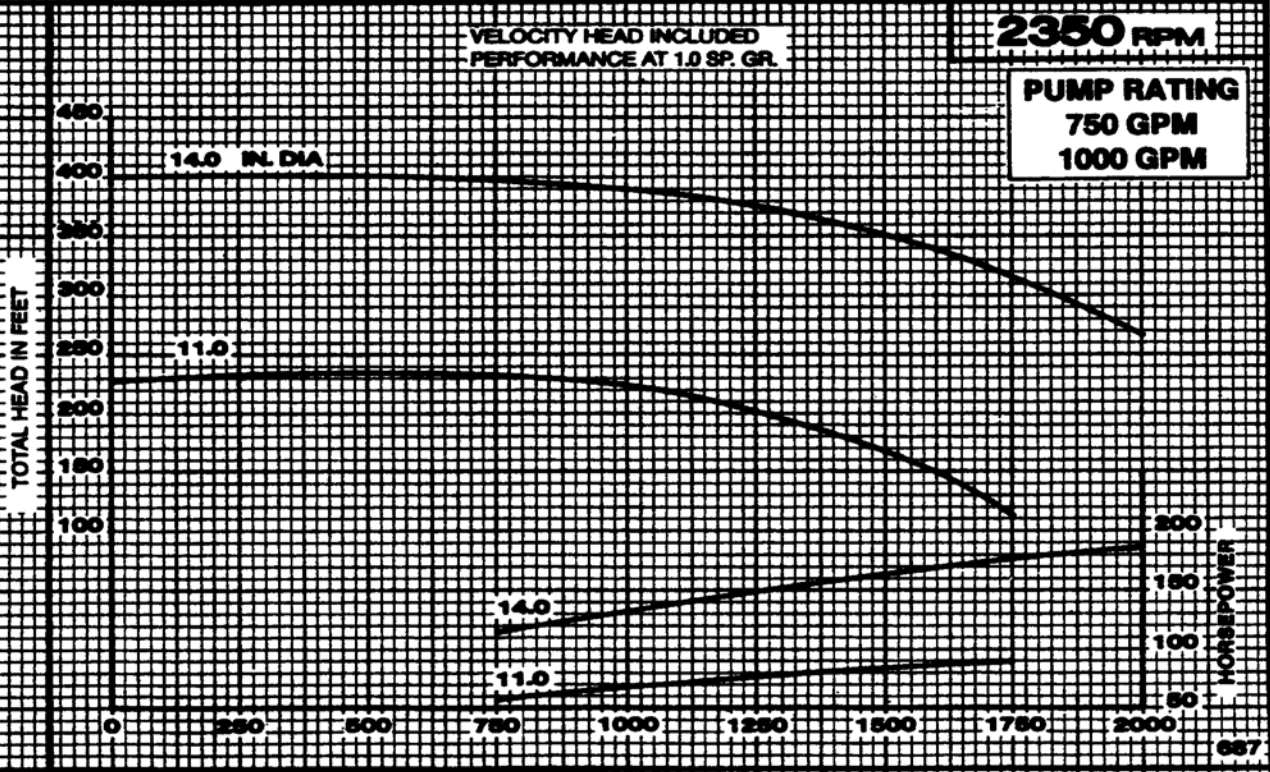

# SECTION 1540

**HORIZONTAL SPLIT CASE FIRE PUMPS**  
Type SAEP14 Size 5 x 6 x 14.50

Peerless Pump Company  
Indianapolis, IN 46207-7026

IMPELLER 2883456

U.S. GALLONS PER MINUTE

CURVE 3136027

IMPELLER 2883456

U.S. GALLONS PER MINUTE

CURVE 3136026

Peerless Pump Company  
Indianapolis, IN 46207-7026

**HORIZONTAL SPLIT CASE FIRE PUMPS**  
Type 5AEF14 Size 5 X 6 X 14.0

**SECTION 1540**

VELOCITY HEAD INCLUDED  
PERFORMANCE AT 1.0 SP.GR.

**2300** RPM

PUMP RATING  
GPM 750

IMPELLER 2693456

U.S. GALLONS PER MINUTE

CURVE 3136091

Peerless Pump Company  
Indianapolis, IN 46207-7026

**HORIZONTAL SPLIT CASE FIRE PUMPS**

Type 5AEF14

Size 5 x 6 x 14.00

**SECTION 1540**