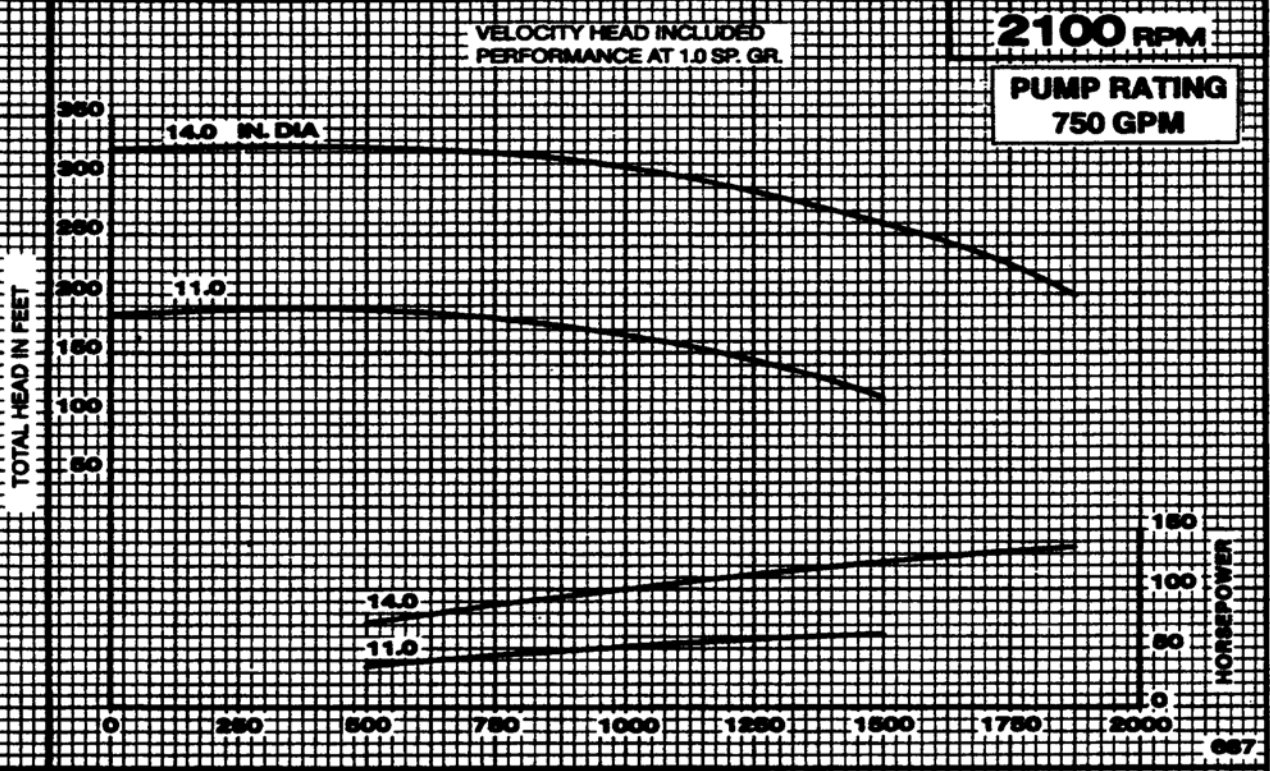

# SECTION 1540

**HORIZONTAL SPLIT CASE FIRE PUMPS**  
Type SAEP14 Size 5 x 6 x 14.50

Peerless Pump Company  
Indianapolis, IN 46207-7026

IMPELLER 2883456

U.S. GALLONS PER MINUTE

CURVE 3136027

IMPELLER 2883456

U.S. GALLONS PER MINUTE

CURVE 3136026

Peerless Pump Company  
Indianapolis, IN 46207-7026

**HORIZONTAL SPLIT CASE FIRE PUMPS**  
Type 5AEF14 Size 5 X 6 X 14.0

**SECTION 1540**

VELOCITY HEAD INCLUDED  
PERFORMANCE AT 1.0 SP.GR.

**2300** RPM

PUMP RATING  
GPM 750

IMPELLER 2693456

U.S. GALLONS PER MINUTE

CURVE 3136091

Peerless Pump Company  
Indianapolis, IN 46207-7026

**HORIZONTAL SPLIT CASE FIRE PUMPS**

Type 5AEF14

Size 5 x 6 x 14.00

**SECTION 1540**