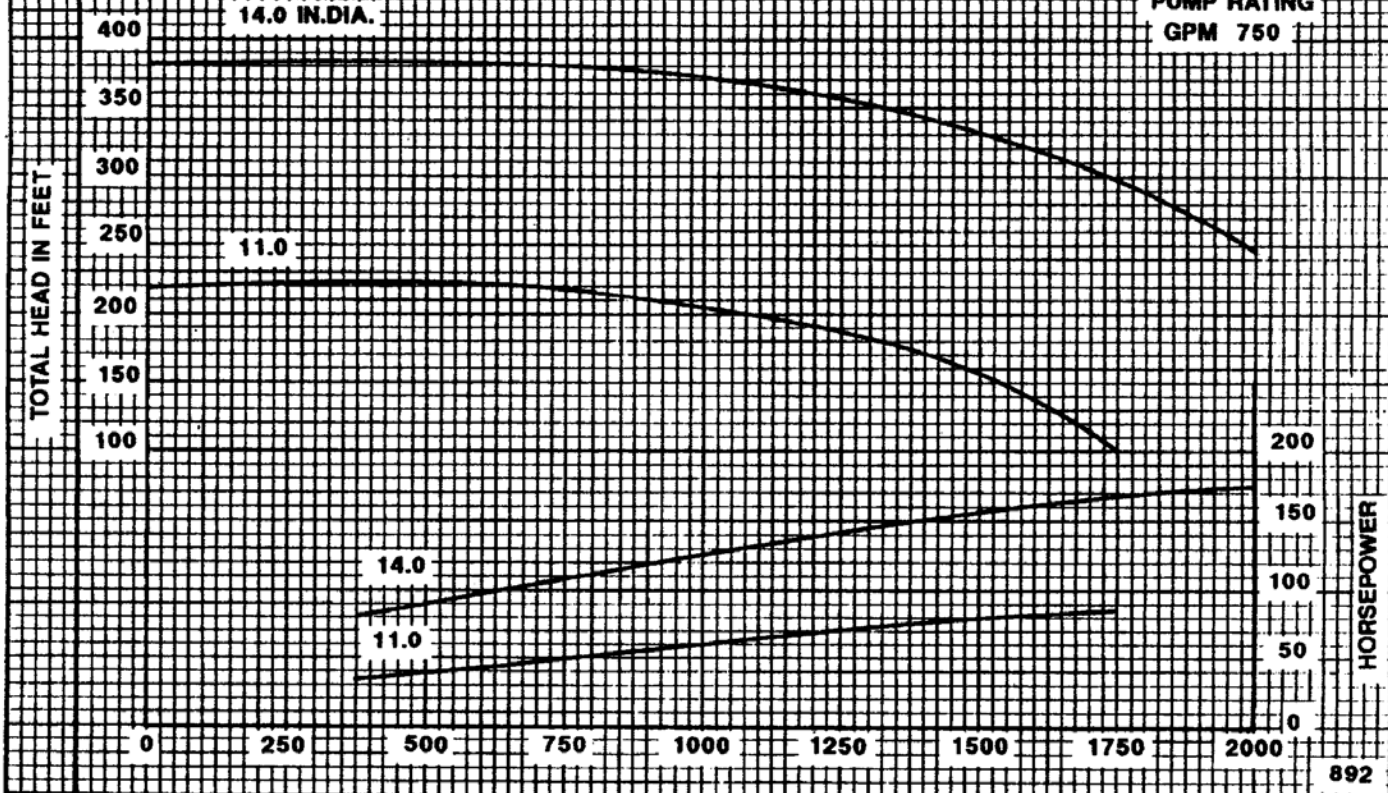

# SECTION 1540

**HORIZONTAL SPLIT CASE FIRE PUMPS**  
Type SAEP14 Size 5 x 6 x 14.50

Peerless Pump Company  
Indianapolis, IN 46207-7026

IMPELLER 2883456

U.S. GALLONS PER MINUTE

CURVE 3136027

IMPELLER 2883456

U.S. GALLONS PER MINUTE

CURVE 3136026

Peerless Pump Company  
Indianapolis, IN 46207-7026

**HORIZONTAL SPLIT CASE FIRE PUMPS**  
Type 5AEF14 Size 5 X 6 X 14.0

**SECTION 1540**

VELOCITY HEAD INCLUDED  
PERFORMANCE AT 1.0 SP.GR.

**2300** RPM

PUMP RATING  
GPM 750

IMPELLER 2693456

U.S. GALLONS PER MINUTE

CURVE 3136091

Peerless Pump Company  
Indianapolis, IN 46207-7026

**HORIZONTAL SPLIT CASE FIRE PUMPS**

Type 5AEF14

Size 5 x 6 x 14.00

**SECTION 1540**