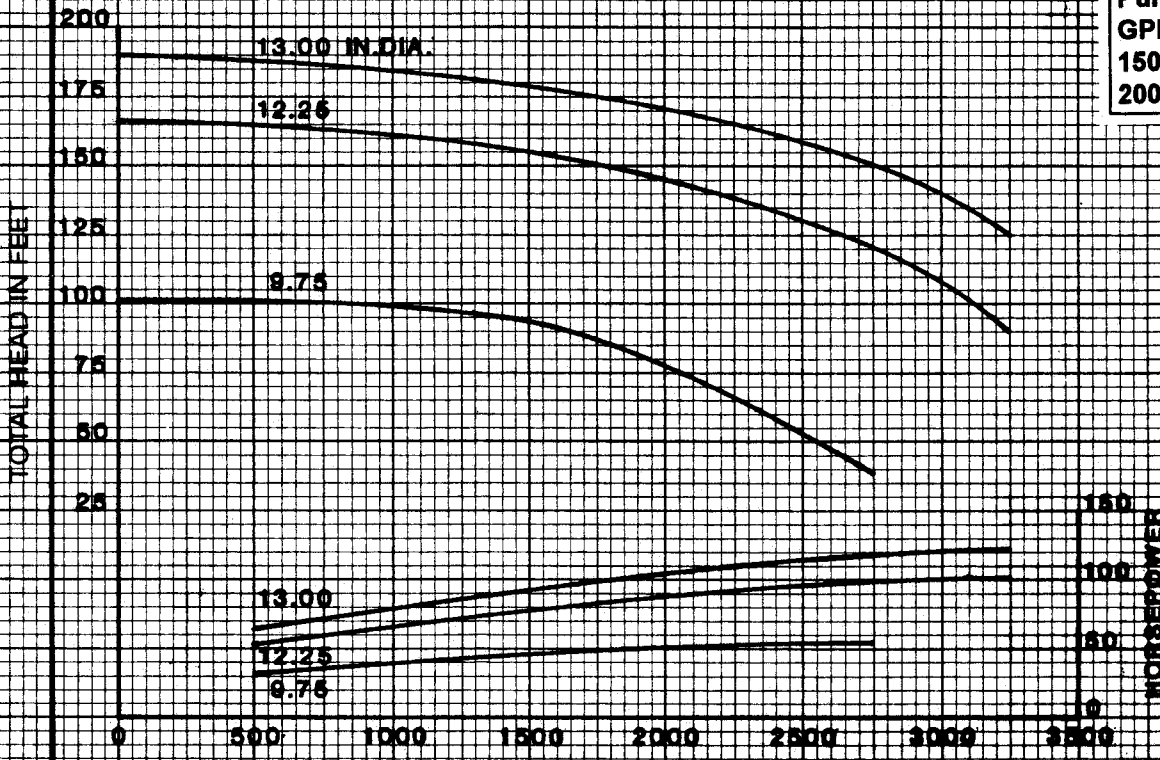

SECTION 1540

HORIZONTAL SPLIT CASE FIRE PUMPS
 Type 8AEF13 Size 8 x 10 x 13.00

Peerless Pump Company
 Indianapolis, IN 46207-7026

1780 RPM

VELOCITY HEAD INCLUDED
 PERFORMANCE AT 1.0 SP. GR.

Pump Rating	
GPM	PSI
1500	40
2000	63-74

Impeller 2693445

U.S. GALLONS PER MINUTE

Curve 3136017

287