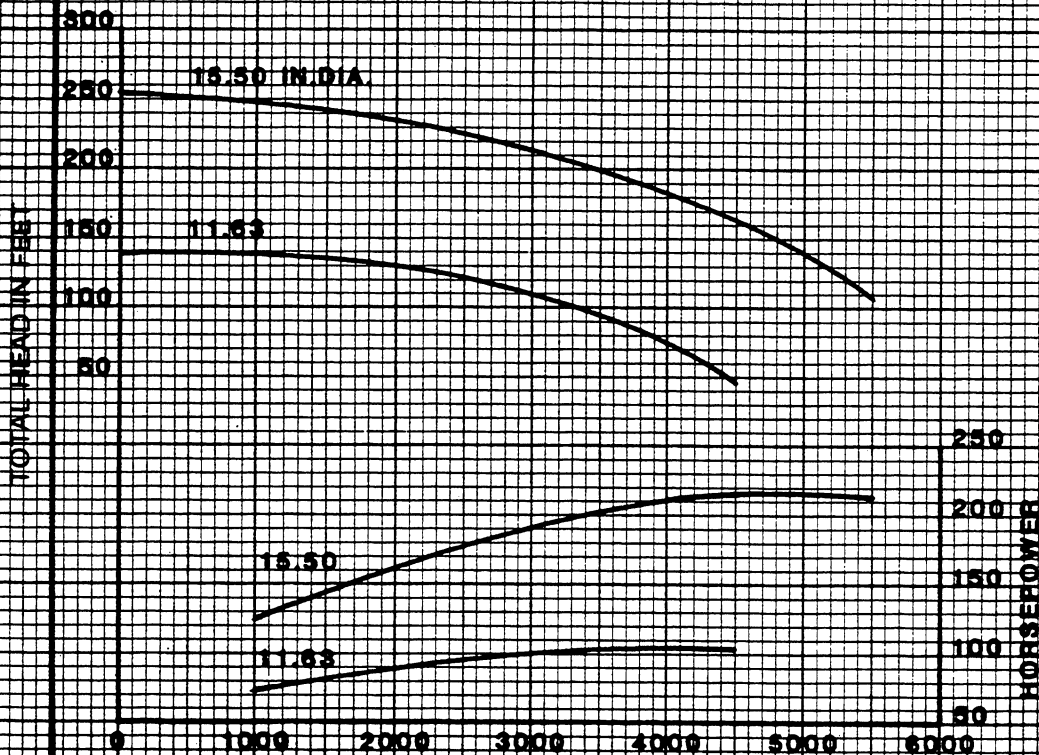

Peerless Pump Company
 Indianapolis, IN 46207-7026

HORIZONTAL SPLIT CASE FIRE PUMPS
 Type 8AEF15 Size 8 x 10 x 15.50

SECTION 1540

VELOCITY HEAD INCLUDED
 PERFORMANCE AT 1.0 SP. GR.

1760 RPM

PUMP RATING
 GPM PSI
 2500 51-98

287

IMPELLER 2682759

U.S. GALLONS PER MINUTE

CURVE 3136016