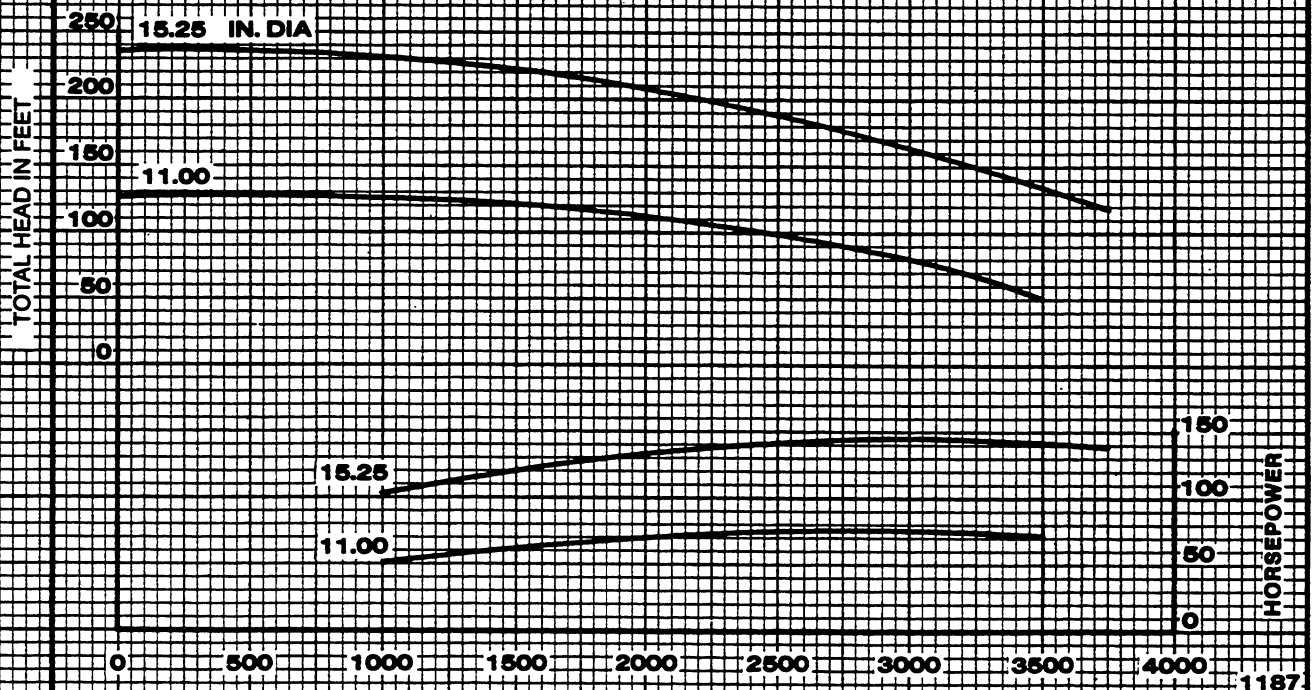

Peerless Pump Company
Indianapolis, IN 46207-7026

HORIZONTAL SPLIT CASE FIRE PUMPS
Type 8AEF15G Size 8 x 10 x 15.25

SECTION 1540

VELOCITY HEAD INCLUDED
PERFORMANCE AT 1.0 SP. GR.

1470 RPM

PUMP RATING
GPM 1500

IMPELLER 2694320

U.S. GALLONS PER MINUTE

CURVE 3136056

VELOCITY HEAD INCLUDED
PERFORMANCE AT 1.0 SP. GR.

1780 RPM

PUMP RATING
GPM 2000

IMPELLER 2694320

U.S. GALLONS PER MINUTE

CURVE 3136055

SECTION 1540

HORIZONTAL SPLIT CASE FIRE PUMPS
Type 8AEF15G Size 8 x 10 x 15.25

Peerless Pump Company
Indianapolis, IN 46207-7026

VELOCITY HEAD INCLUDED
PERFORMANCE AT 1.0 SP. GR.

2100 RPM

**PUMP RATING
GPM 2000**

IMPELLER **2694320**

U.S. GALLONS PER MINUTE

CURVE **3136054**

1187