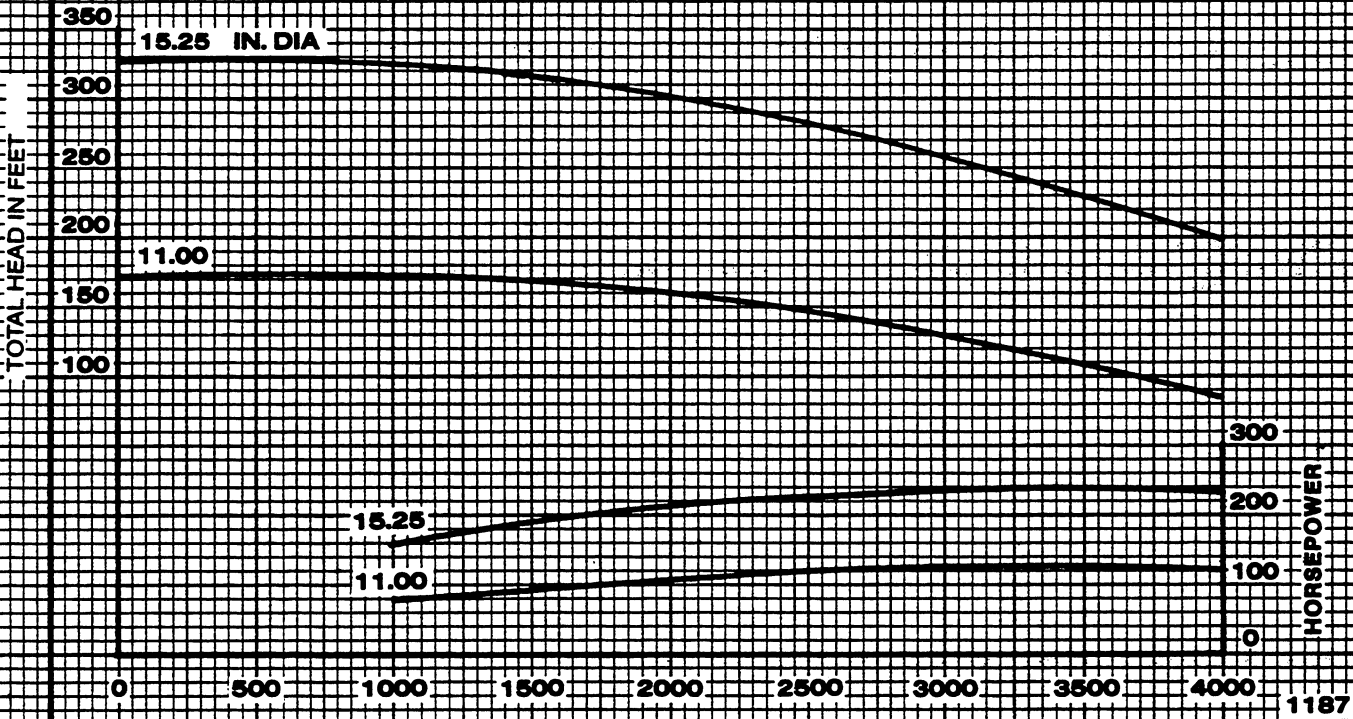

IMPELLER 2694320

U.S. GALLONS PER MINUTE

CURVE 3136056

VELOCITY HEAD INCLUDED
PERFORMANCE AT 1.0 SP. GR.

1780 RPM

PUMP RATING
GPM 2000

IMPELLER 2694320

U.S. GALLONS PER MINUTE

CURVE 3136055

SECTION 1540

HORIZONTAL SPLIT CASE FIRE PUMPS
Type 8AEF15G Size 8 x 10 x 15.25

Peerless Pump Company
Indianapolis, IN 46207-7026

VELOCITY HEAD INCLUDED
PERFORMANCE AT 1.0 SP. GR.

2100 RPM

**PUMP RATING
GPM 2000**

IMPELLER **2694320**

U.S. GALLONS PER MINUTE

CURVE **3136054**

1187