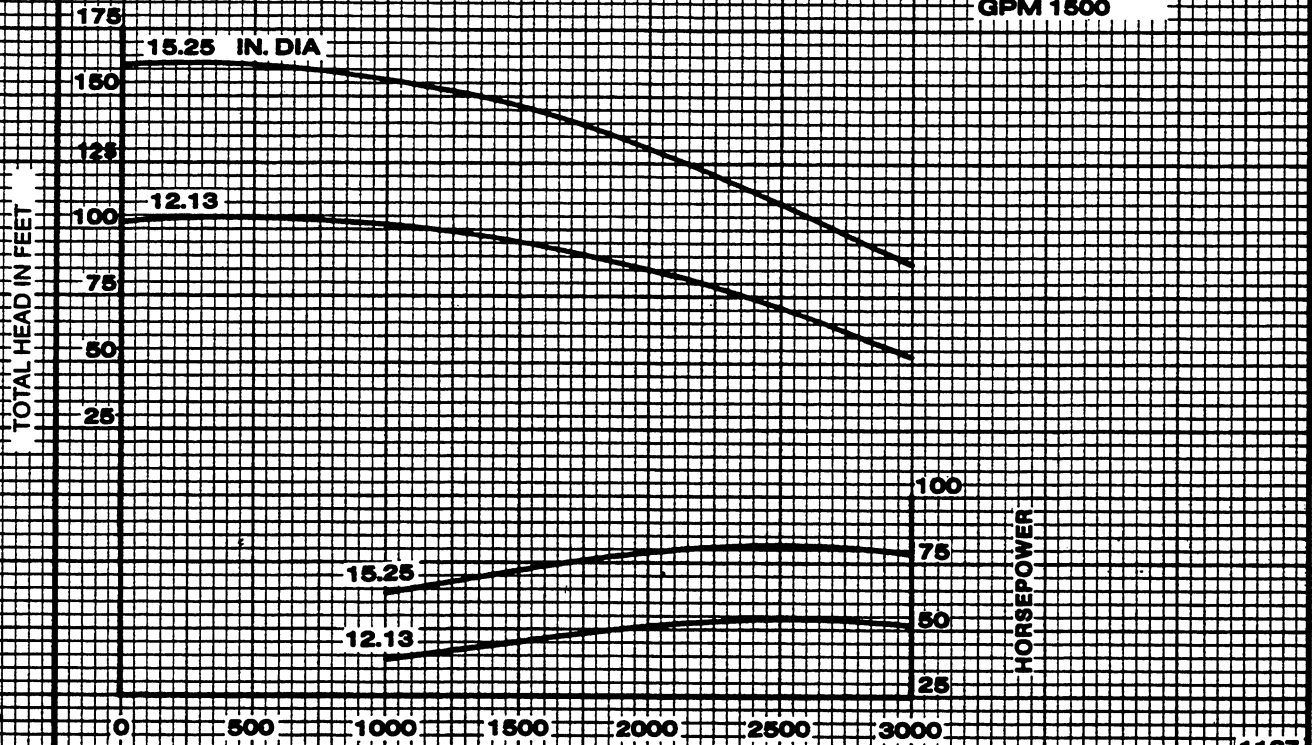

Peerless Pump Company
Indianapolis, IN 46207-7026

HORIZONTAL SPLIT CASE FIRE PUMPS
Type 8AEF15G Size 8 x 10 x 15.25

SECTION 1540

VELOCITY HEAD INCLUDED
PERFORMANCE AT 1.0 SP. GR.

1470 RPM

PUMP RATING
GPM 1500

IMPELLER 2694320

U.S. GALLONS PER MINUTE

CURVE 3136056

VELOCITY HEAD INCLUDED
PERFORMANCE AT 1.0 SP. GR.

1780 RPM

PUMP RATING
GPM 2000

IMPELLER 2694320

U.S. GALLONS PER MINUTE

CURVE 3136055

SECTION 1540

HORIZONTAL SPLIT CASE FIRE PUMPS
Type 8AEF15G Size 8 x 10 x 15.25

Peerless Pump Company
Indianapolis, IN 46207-7026

VELOCITY HEAD INCLUDED
PERFORMANCE AT 1.0 SP. GR.

2100 RPM

**PUMP RATING
GPM 2000**

IMPELLER **2694320**

U.S. GALLONS PER MINUTE

CURVE **3136054**

1187