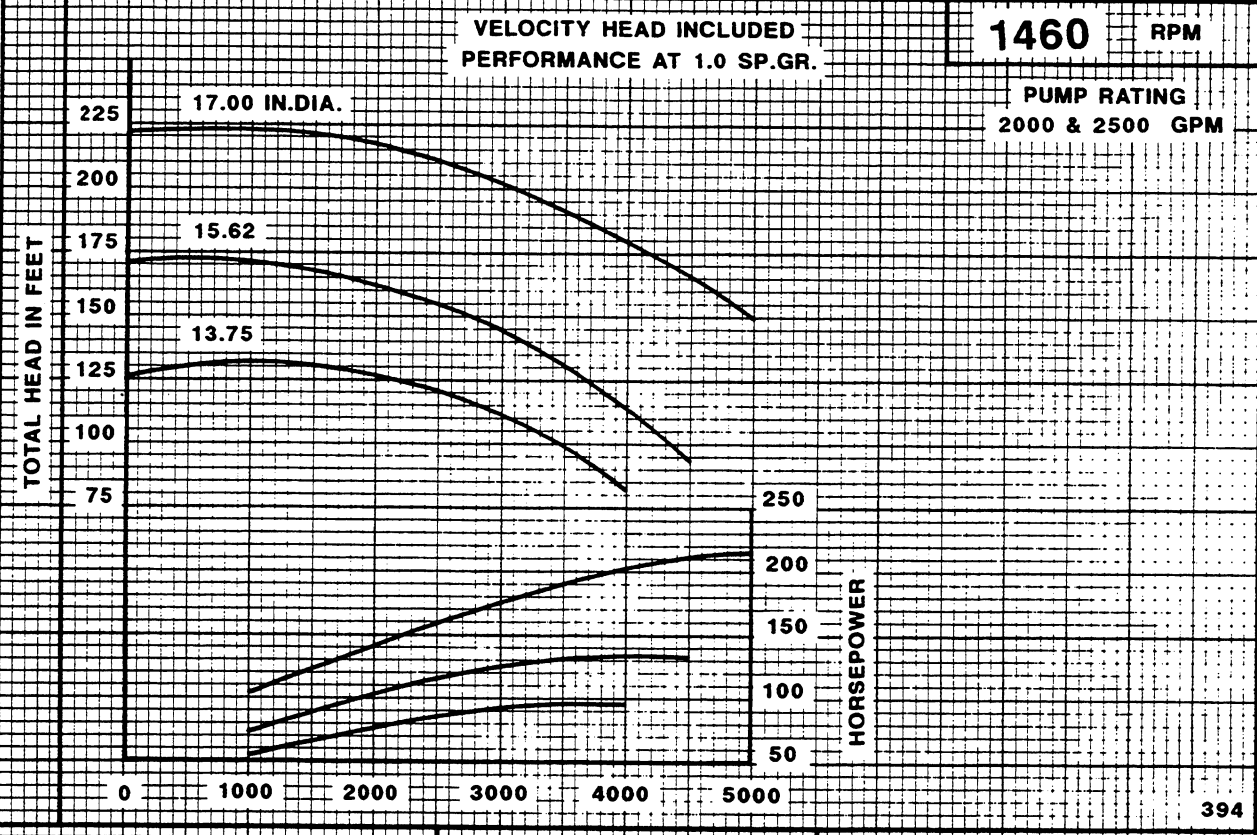

SECTION 1540

HORIZONTAL SPLIT CASE FIRE PUMPS
 Type 8AEF17A
 Size 8 X 10 X 17

Peerless Pump Company
 Indianapolis, IN 46207-7026

IMPELLER 2693259

U.S. GALLONS PER MINUTE

CURVE 3136093

IMPELLER 2693259

U.S. GALLONS PER MINUTE

CURVE 3136094