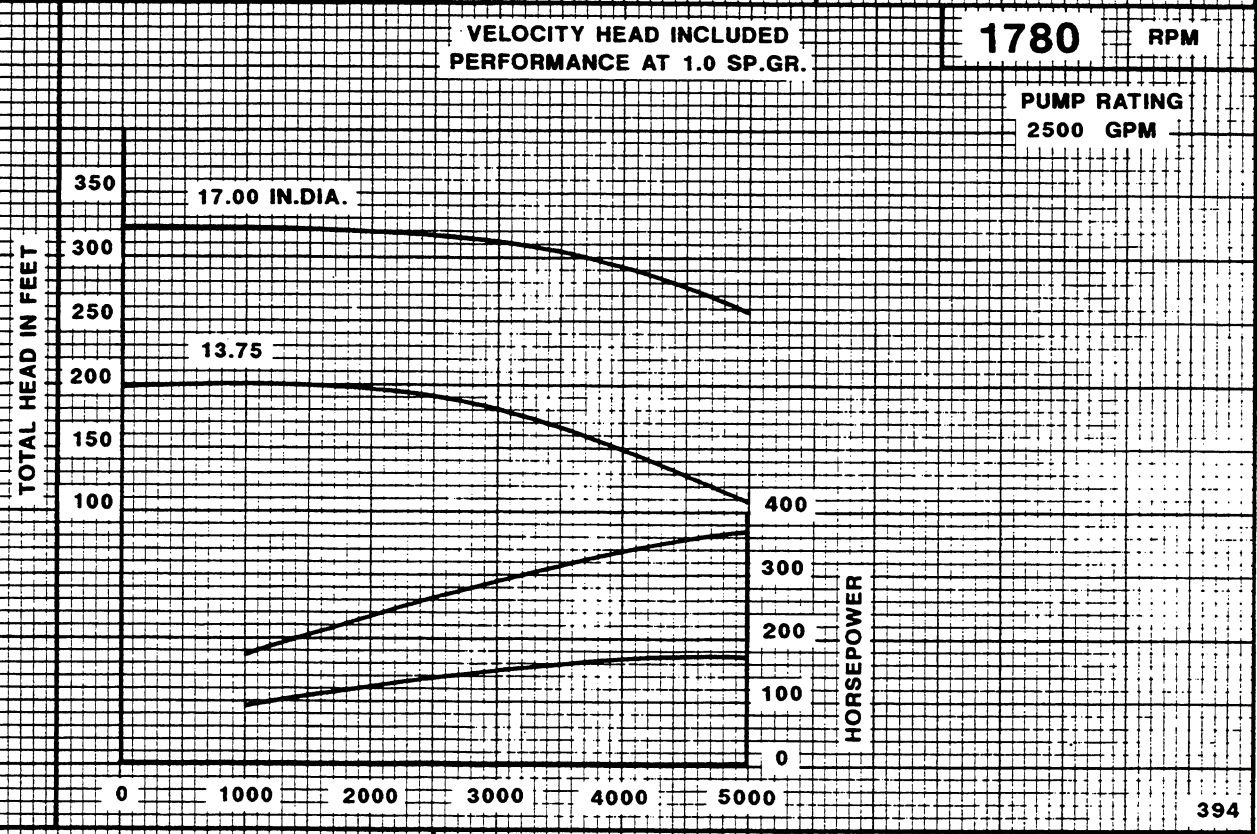

SECTION 1540

HORIZONTAL SPLIT CASE FIRE PUMPS
 Type 8AEF17A
 Size 8 X 10 X 17

Peerless Pump Company
 Indianapolis, IN 46207-7026

IMPELLER 2693259

U.S. GALLONS PER MINUTE

CURVE 3136093

IMPELLER 2693259

U.S. GALLONS PER MINUTE

CURVE 3136094