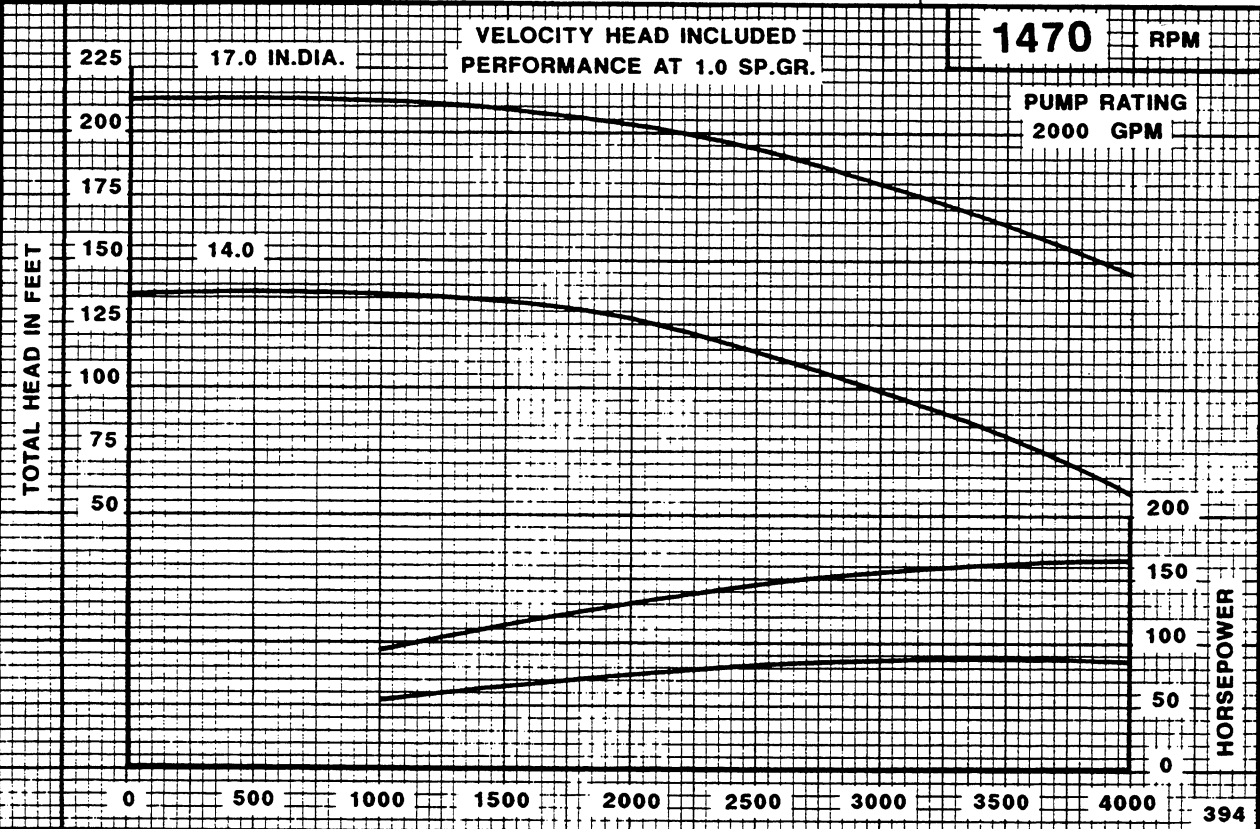

Peerless Pump Company
Indianapolis, IN 46207-7026

HORIZONTAL SPLIT CASE FIRE PUMPS
Type 8AEF17Q
Size 8 X 10 X 17

SECTION 1540

IMPELLER 2693257

U.S. GALLONS PER MINUTE

CURVE 3136095

IMPELLER 2693257

U.S. GALLONS PER MINUTE

CURVE 3136096

SECTION 1540

HORIZONTAL SPLIT CASE FIRE PUMPS
Type 8AEF17Q
Size 8 X 10 X 17

Peerless Pump Company
Indianapolis, IN 46207-7026