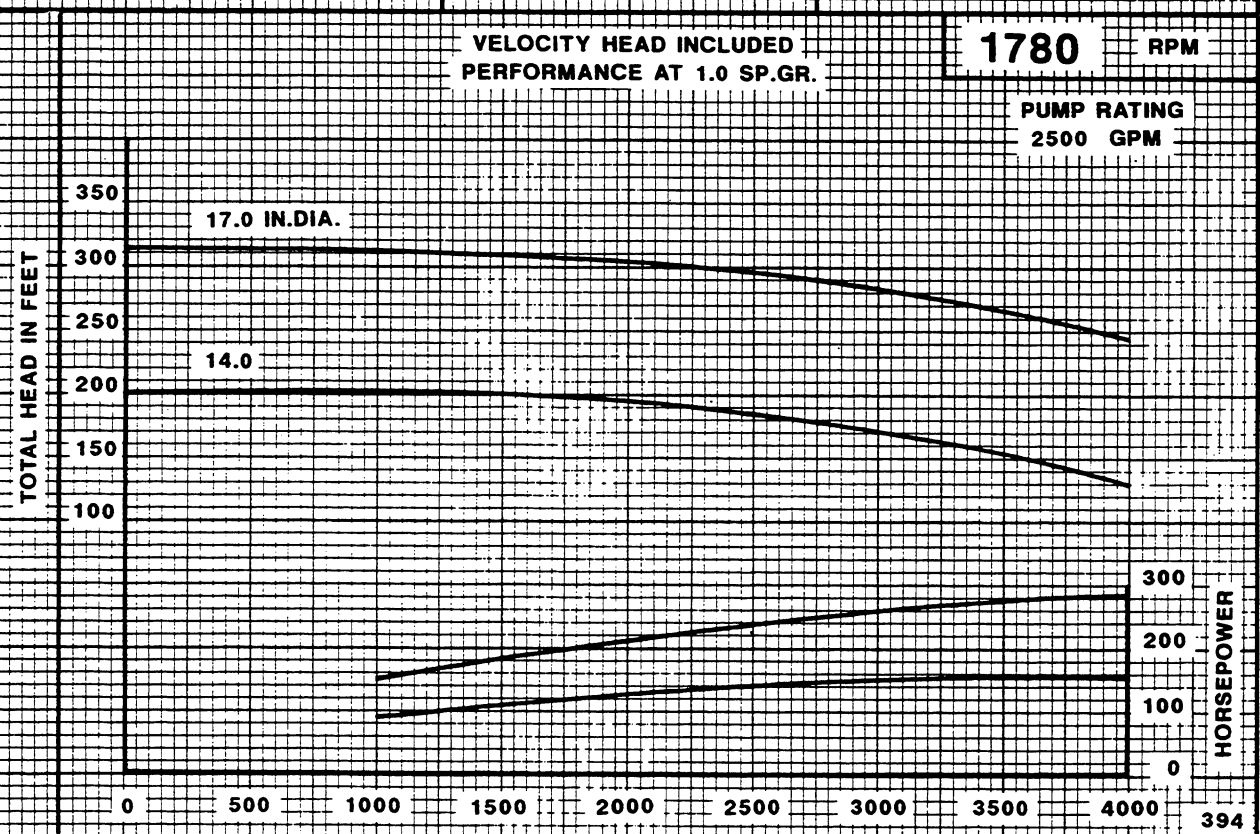

Peerless Pump Company
Indianapolis, IN 46207-7026

HORIZONTAL SPLIT CASE FIRE PUMPS
Type 8AEF17Q
Size 8 X 10 X 17

SECTION 1540

IMPELLER 2693257

U.S. GALLONS PER MINUTE

CURVE 3136095

IMPELLER 2693257

U.S. GALLONS PER MINUTE

CURVE 3136096

SECTION 1540

HORIZONTAL SPLIT CASE FIRE PUMPS
Type 8AEF17Q
Size 8 X 10 X 17

Peerless Pump Company
Indianapolis, IN 46207-7026