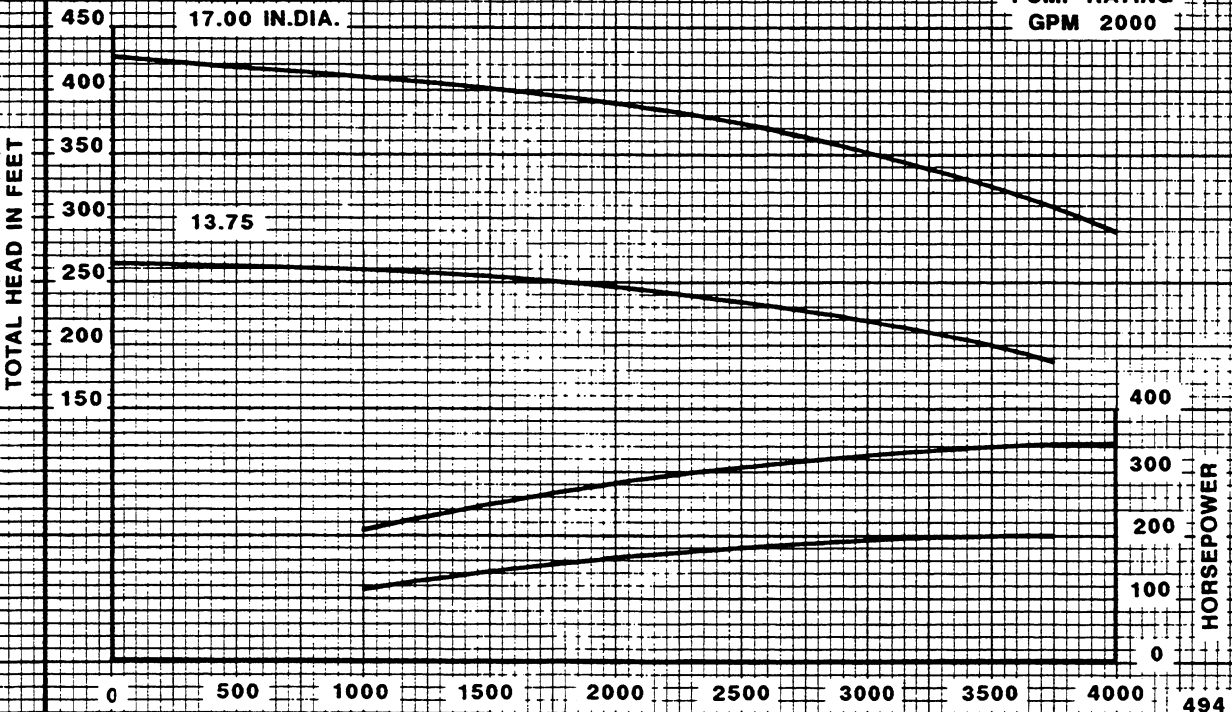

Peerless Pump Company  
Indianapolis, IN 46207-7026

HORIZONTAL SPLIT CASE FIRE PUMPS  
Type 8AEF17W Size 8 X 10 X 17

**SECTION 1540**

VELOCITY HEAD INCLUDED  
PERFORMANCE AT 1.0 SP.GR.

**1780** RPM

PUMP RATING  
2000 GPM

IMPELLER 2693258

U.S. GALLONS PER MINUTE

CURVE 3136098

VELOCITY HEAD INCLUDED  
PERFORMANCE AT 1.0 SP.GR.

**2100** RPM

PUMP RATING  
GPM 2000

IMPELLER 2693258

U.S. GALLONS PER MINUTE

CURVE 3136099