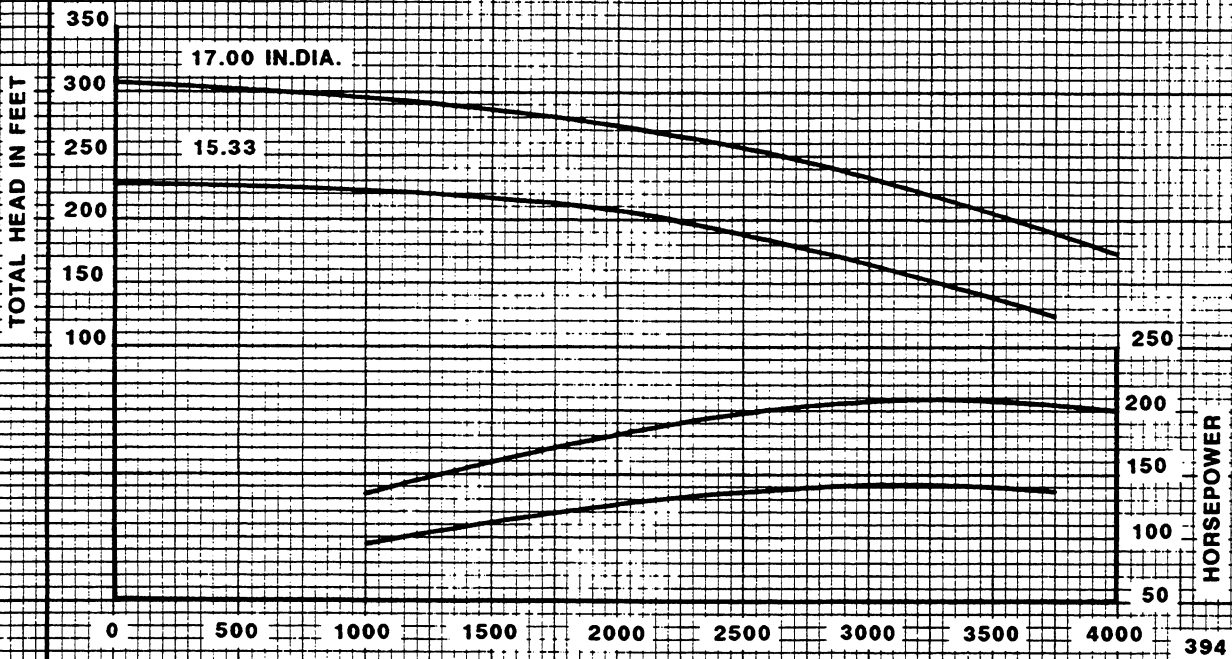

Peerless Pump Company  
Indianapolis, IN 46207-7026

HORIZONTAL SPLIT CASE FIRE PUMPS  
Type 8AEF17W Size 8 X 10 X 17

**SECTION 1540**

VELOCITY HEAD INCLUDED  
PERFORMANCE AT 1.0 SP.GR.

**1780** RPM

PUMP RATING  
2000 GPM

IMPELLER 2693258

U.S. GALLONS PER MINUTE

CURVE 3136098

VELOCITY HEAD INCLUDED  
PERFORMANCE AT 1.0 SP.GR.

**2100** RPM

PUMP RATING  
GPM 2000

IMPELLER 2693258

U.S. GALLONS PER MINUTE

CURVE 3136099