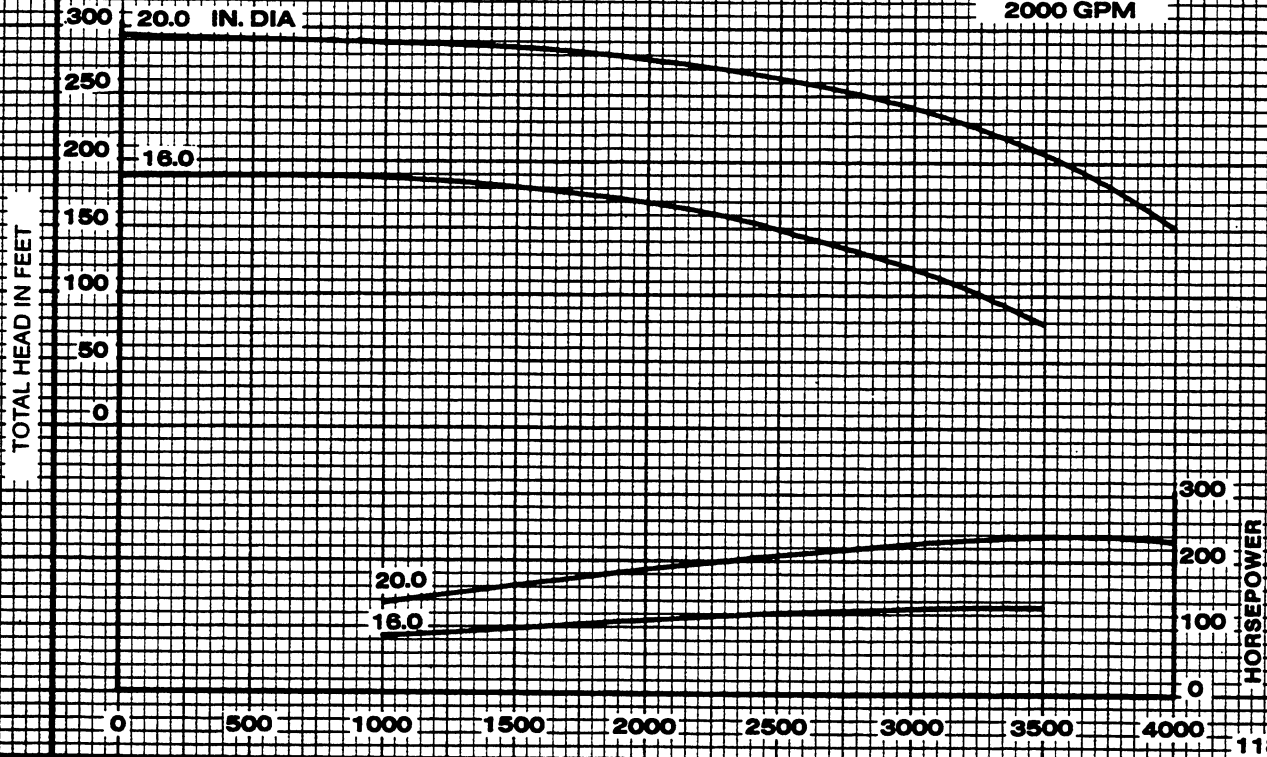

Peerless Pump Company
Indianapolis, IN 46207-7026

HORIZONTAL SPLIT CASE FIRE PUMPS
Type 8AEF20G Size 8 x 10 x 20.00

SECTION 1540

VELOCITY HEAD INCLUDED
PERFORMANCE AT 1.0 SP. GR.

1470 RPM

PUMP RATING
2000 GPM

IMPELLER 2693332

U.S. GALLONS PER MINUTE

CURVE 3136053

VELOCITY HEAD INCLUDED
PERFORMANCE AT 1.0 SP. GR.

1780 RPM

PUMP RATING
2000 GPM
2500 GPM

IMPELLER 2693332

U.S. GALLONS PER MINUTE

CURVE 3136052

Peerless Pump Company
Indianapolis, IN 46207-7026

HORIZONTAL SPLIT CASE FIRE PUMPS
Type 8AEF20G Size 8 x 10 x 20.00

SECTION 1540

VELOCITY HEAD INCLUDED
PERFORMANCE AT 1.0 SP. GR.

2100 RPM

PUMP RATING
GPM 2500

IMPELLER 2693332

U.S. GALLONS PER MINUTE

CURVE 3136051