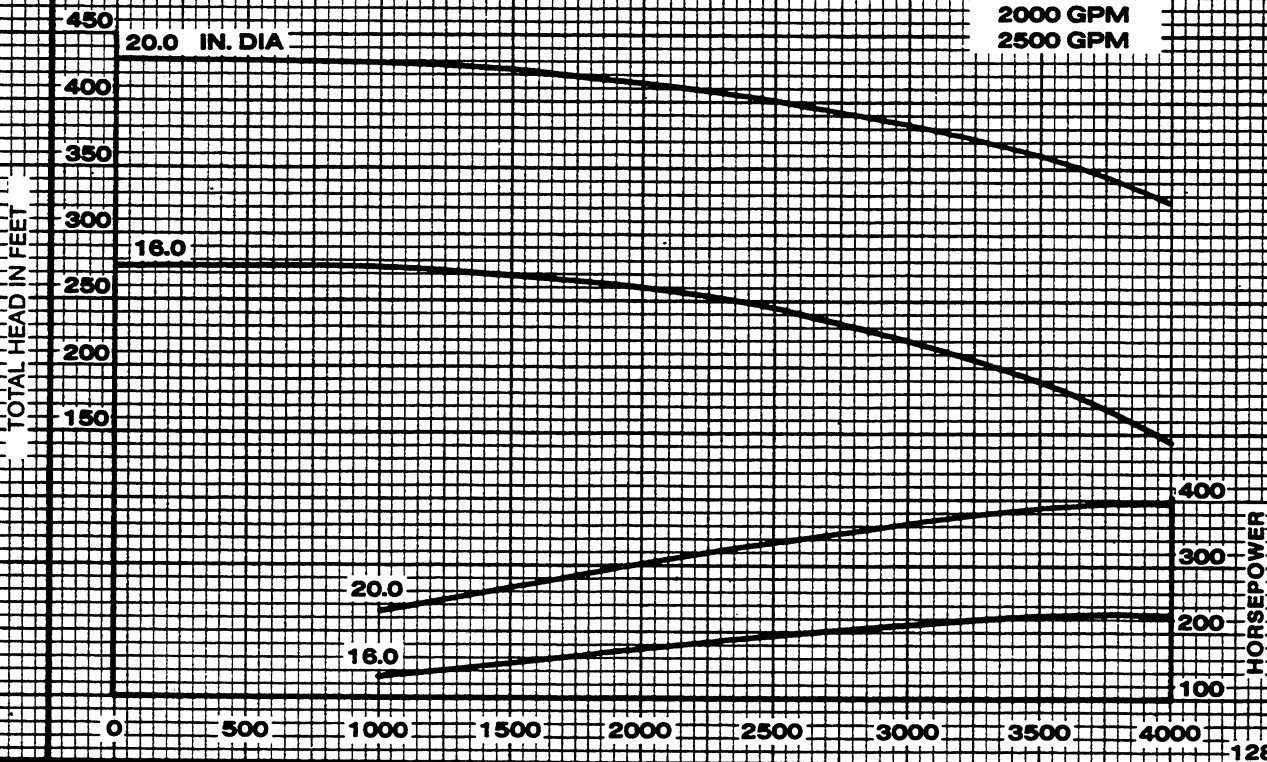

Peerless Pump Company
Indianapolis, IN 46207-7026

HORIZONTAL SPLIT CASE FIRE PUMPS
Type 8AEF20G Size 8 x 10 x 20.00

SECTION 1540

VELOCITY HEAD INCLUDED
PERFORMANCE AT 1.0 SP. GR.

1470 RPM

PUMP RATING
2000 GPM

IMPELLER 2693332

U.S. GALLONS PER MINUTE

CURVE 3136053

VELOCITY HEAD INCLUDED
PERFORMANCE AT 1.0 SP. GR.

1780 RPM

PUMP RATING
2000 GPM
2500 GPM

IMPELLER 2693332

U.S. GALLONS PER MINUTE

CURVE 3136052

Peerless Pump Company
Indianapolis, IN 46207-7026

HORIZONTAL SPLIT CASE FIRE PUMPS
Type 8AEF20G Size 8 x 10 x 20.00

SECTION 1540

VELOCITY HEAD INCLUDED
PERFORMANCE AT 1.0 SP. GR.

2100 RPM

PUMP RATING
GPM 2500

IMPELLER 2693332

U.S. GALLONS PER MINUTE

CURVE 3136051