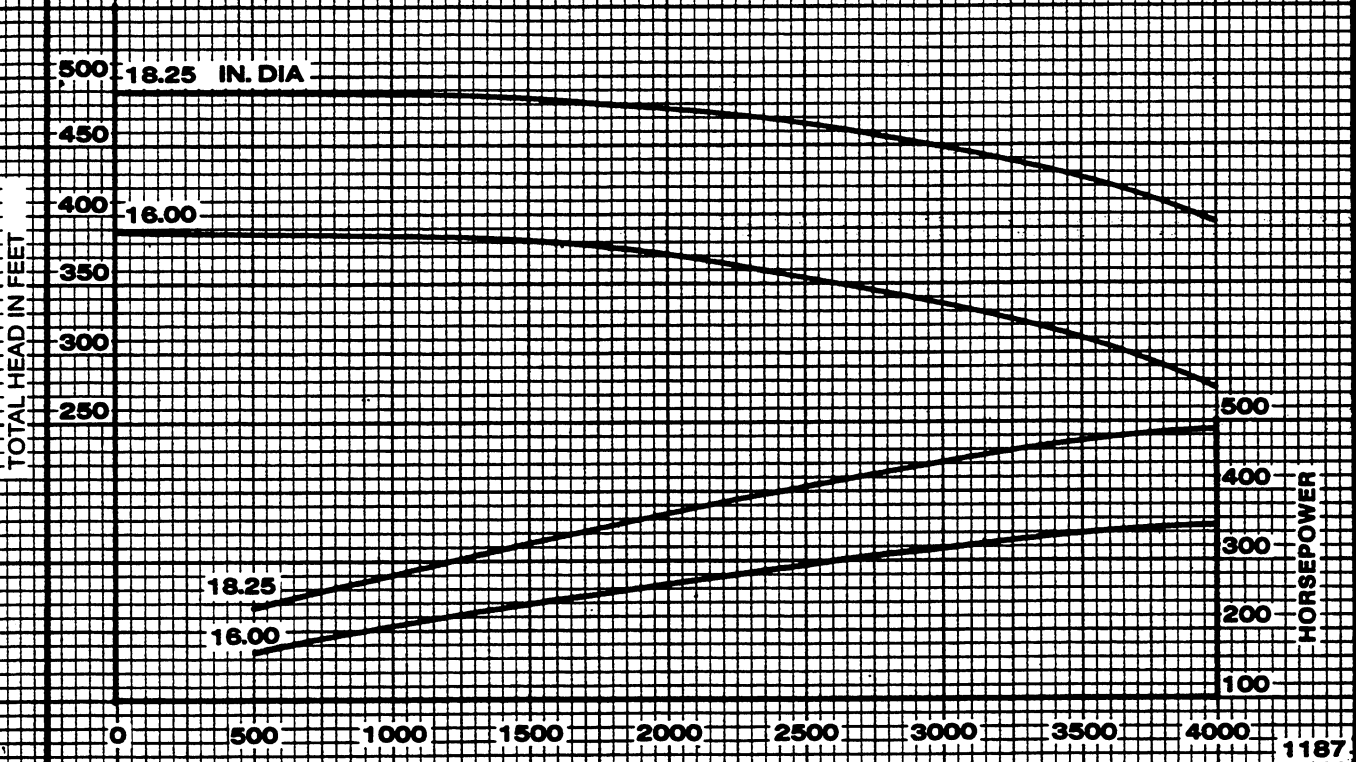

Peerless Pump Company
Indianapolis, IN 46207-7026

HORIZONTAL SPLIT CASE FIRE PUMPS
Type 8AEF20G Size 8 x 10 x 20.00

SECTION 1540

VELOCITY HEAD INCLUDED
PERFORMANCE AT 1.0 SP. GR.

1470 RPM

PUMP RATING
2000 GPM

IMPELLER 2693332

U.S. GALLONS PER MINUTE

CURVE 3136053

VELOCITY HEAD INCLUDED
PERFORMANCE AT 1.0 SP. GR.

1780 RPM

PUMP RATING
2000 GPM
2500 GPM

IMPELLER 2693332

U.S. GALLONS PER MINUTE

CURVE 3136052

Peerless Pump Company
Indianapolis, IN 46207-7026

HORIZONTAL SPLIT CASE FIRE PUMPS
Type 8AEF20G Size 8 x 10 x 20.00

SECTION 1540

VELOCITY HEAD INCLUDED
PERFORMANCE AT 1.0 SP. GR.

2100 RPM

PUMP RATING
GPM 2500

IMPELLER 2693332

U.S. GALLONS PER MINUTE

CURVE 3136051