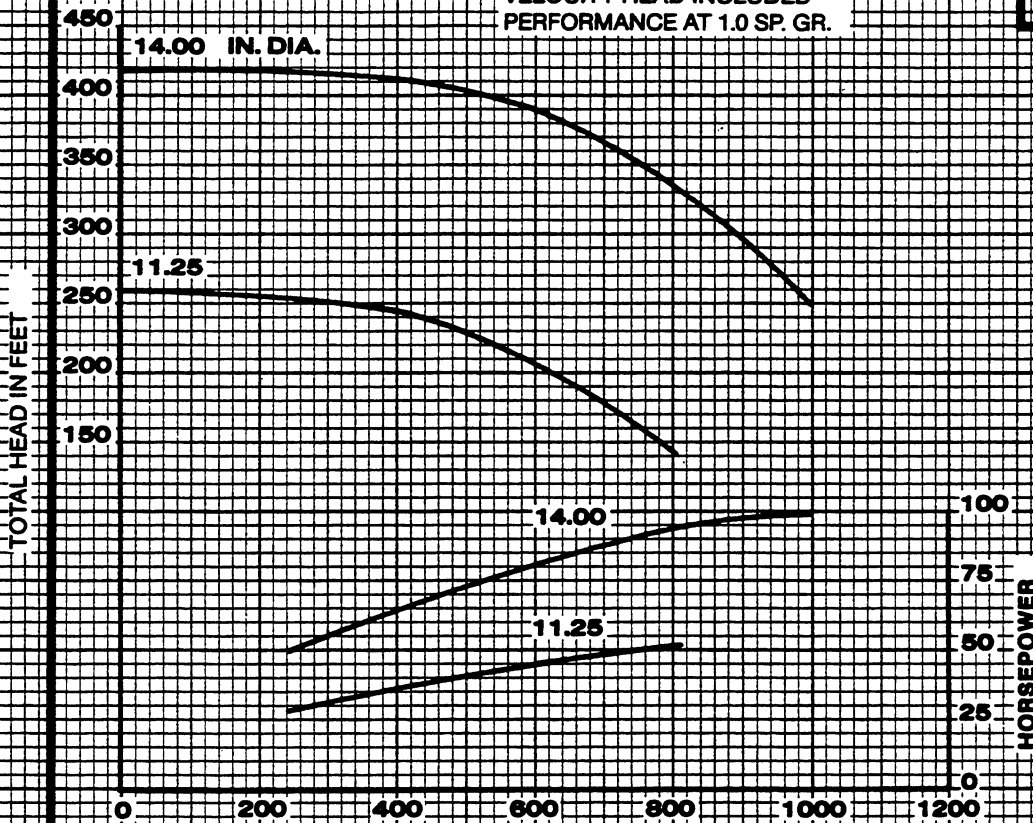

SECTION 1540

HORIZONTAL SPLIT CASE FIRE PUMPS
Type 4TUF5

Peerless Pump Company
Indianapolis, IN 46207-7026

Size 4 x 5 x 14.0

1760 RPM

PUMP RATING
500 GPM

VELOCITY HEAD INCLUDED
PERFORMANCE AT 1.0 SP. GR.

888

IMPELLER 2680930,2680931

U.S. GALLONS PER MINUTE

CURVE 3116065