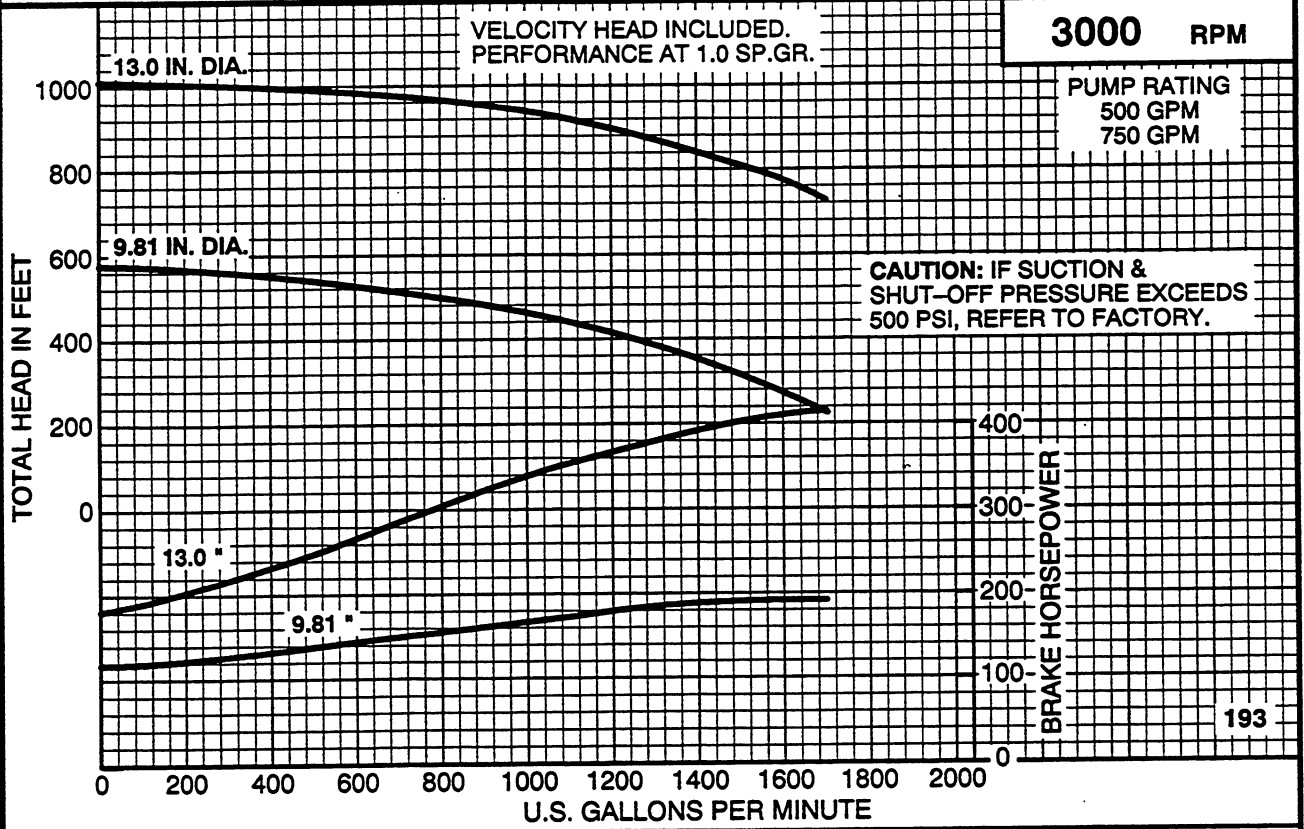

Peerless Pump Company
Indianapolis, IN 46207-7026

HORIZONTAL SPLIT CASE FIRE PUMPS
Type 5TUF13B - 2 stg. Size 5 X 6 X 13.0

SECTION 1540

IMPELLER: 2680916 & 17

CURVE: 3116082

Peerless Pump Company
Indianapolis, IN 46207-7026

HORIZONTAL SPLIT CASE FIRE PUMPS
Type 5TUF13B - 2 stg. Size 5 X 6 X 13.0