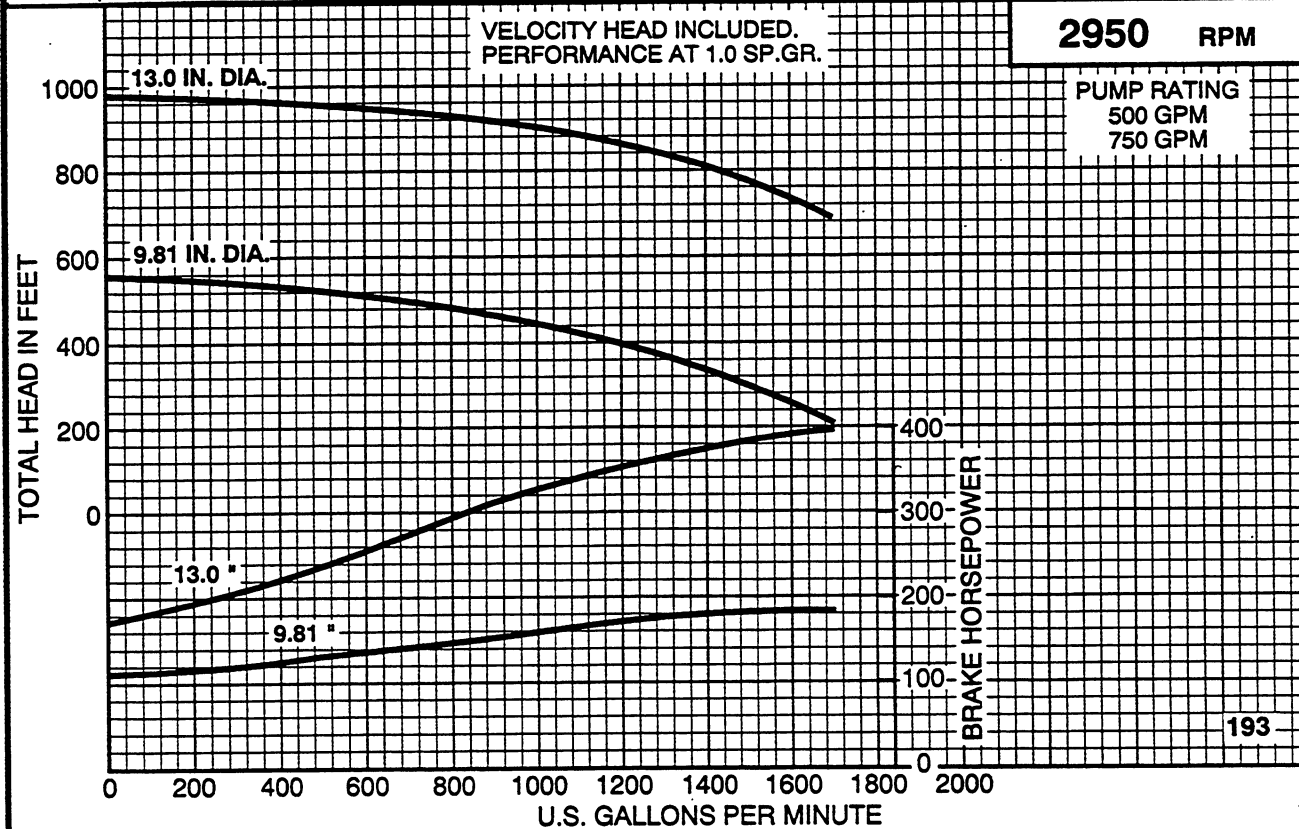

SECTION 1540

IMPELLER: 2680916 & 17

CURVE: 3116081