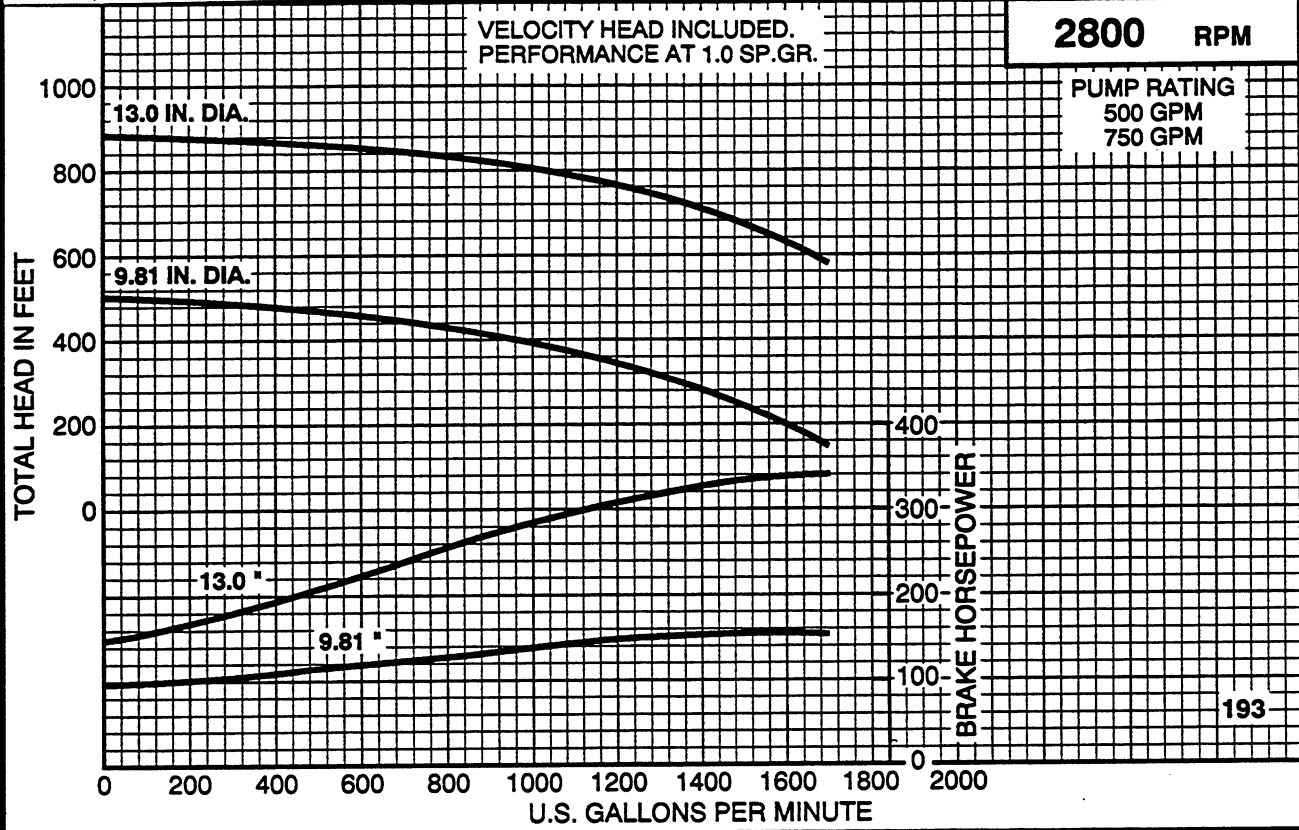

Peerless Pump Company
Indianapolis, IN 46207-7026

HORIZONTAL SPLIT CASE FIRE PUMPS
Type 5TUF13B - 2 stg. Size 5 X 6 X 13.0

SECTION 1540

IMPELLER: 2680916 & 17

CURVE: 3116080

Peerless Pump Company
Indianapolis, IN 46207-7026