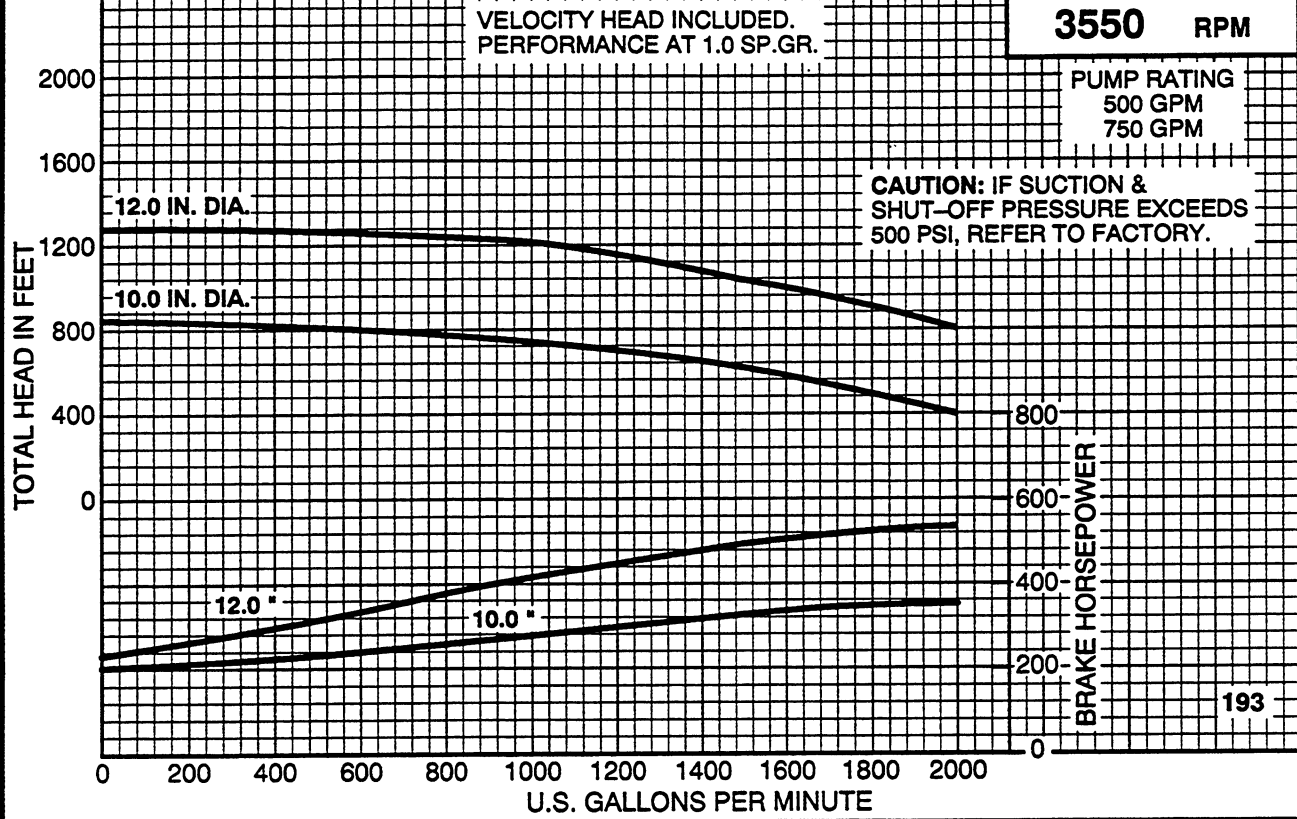

Peerless Pump Company
Indianapolis, IN 46207-7026

HORIZONTAL SPLIT CASE FIRE PUMPS
Type 5TUF13B - 2 stg. Size 5 X 6 X 13.0

SECTION 1540

IMPELLER: 2680916 & 17

CURVE: 3116084