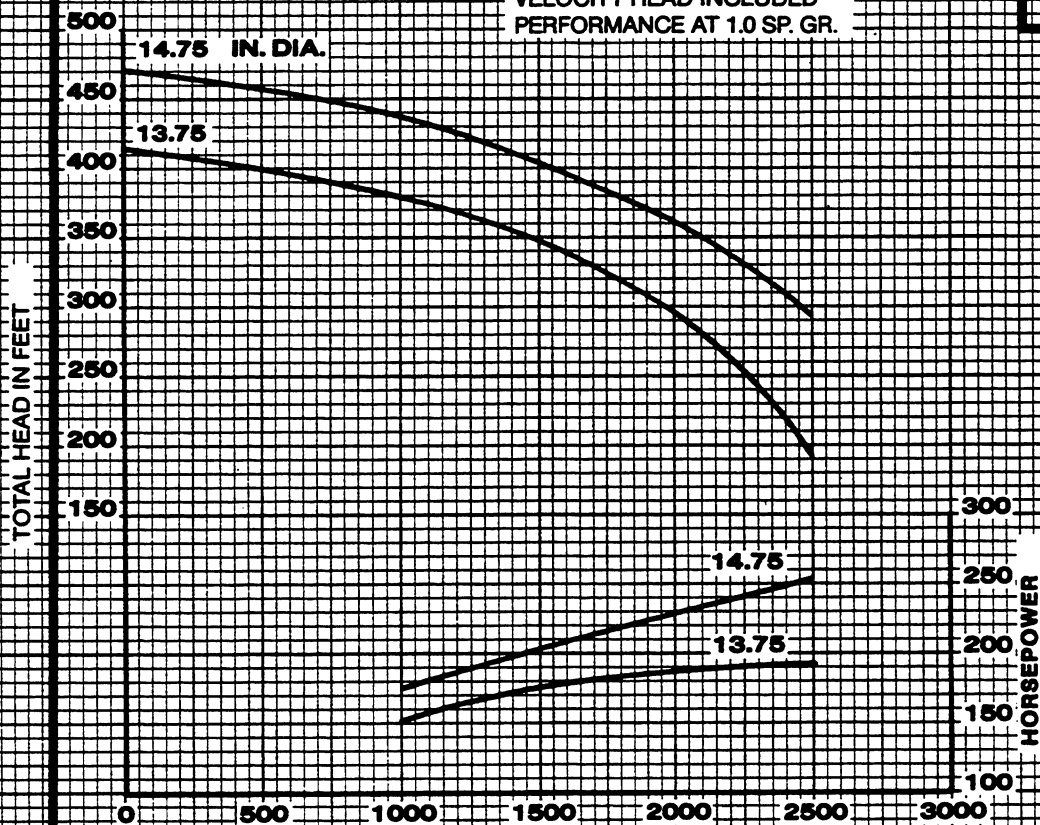

Peerless Pump Company  
Indianapolis, IN 46207-7026

**HORIZONTAL SPLIT CASE FIRE PUMPS**

Type 8TUF15

Size 8 x 10 x 17.25

**SECTION 1540**

**1770 RPM**

**PUMP RATING  
1500 GPM**

VELOCITY HEAD INCLUDED  
PERFORMANCE AT 1.0 SP. GR.

888

IMPELLER 2680926, 2680927

U.S. GALLONS PER MINUTE

CURVE 3116067