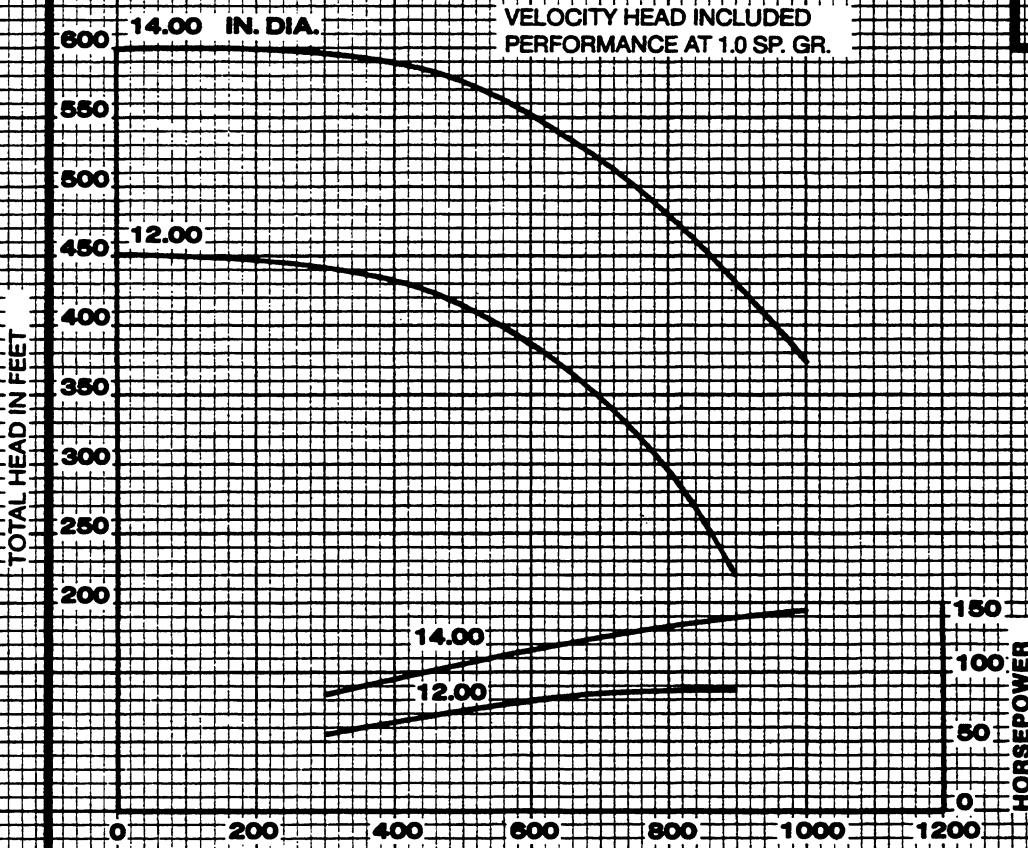

SECTION 1540

HORIZONTAL SPLIT CASE FIRE PUMPS

Type 4TUTF14

Size 4 x 5 x 14.0

Peerless Pump Company
Indianapolis, IN 46207-7025

1750 RPM

PUMP RATING 500 GPM

VELOCITY HEAD INCLUDED
PERFORMANCE AT 1.0 SP. GR.

888

IMPELLER 2680930, 2680931

U.S. GALLONS PER MINUTE

CURVE 3116068