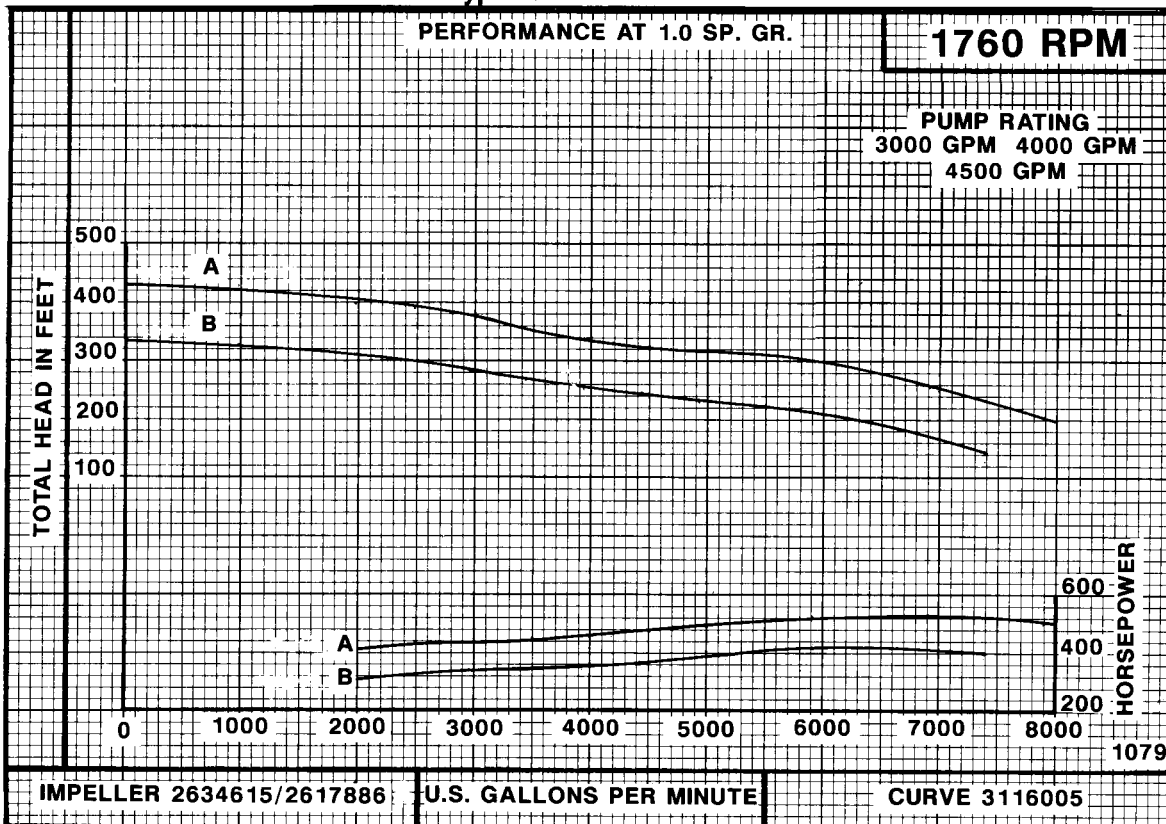

VERTICAL TURBINE FIRE PUMPS
Type 18HXB & 20HXB

Peerless Pump Company
 Indianapolis, IN 46207-7026

Type 18HXB

Type 20HXB

VERTICAL TURBINE FIRE PUMPS Type 18HXB