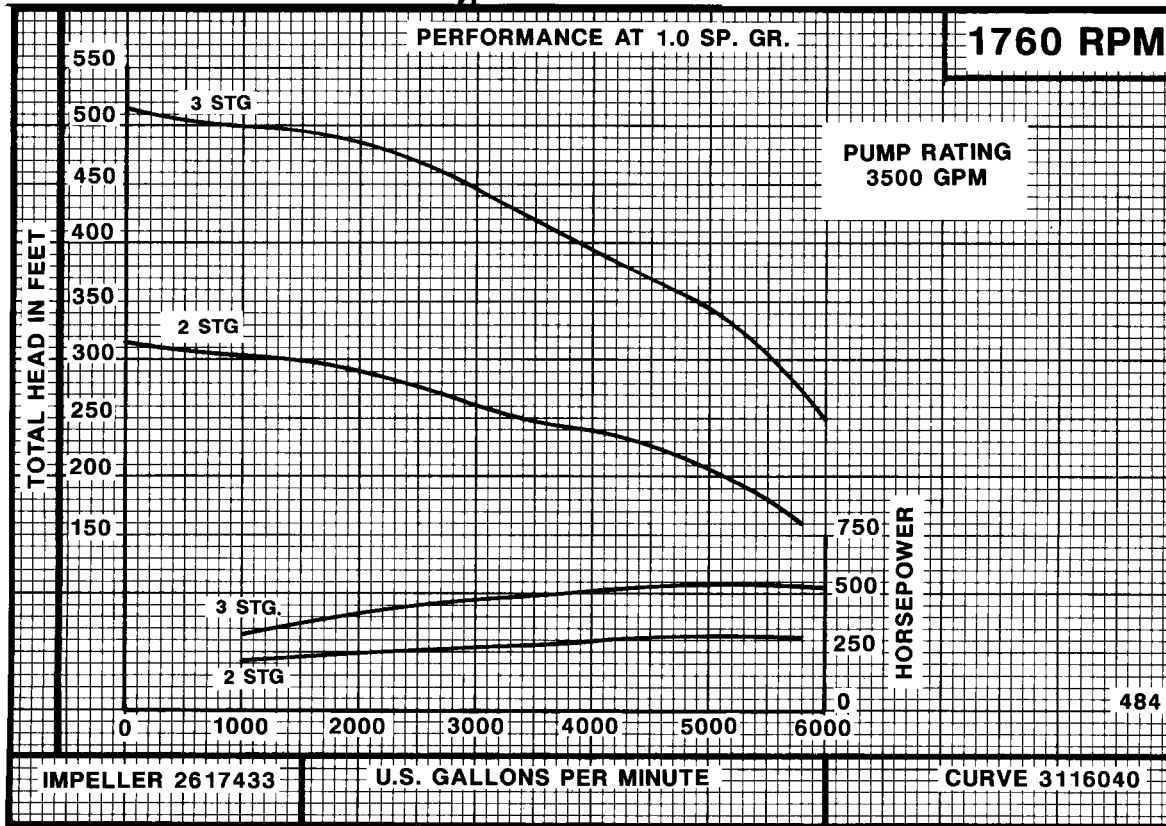

VERTICAL TURBINE FIRE PUMPS
Type 18HXB & 20HXB

Peerless Pump Company
 Indianapolis, IN 46207-7026

Type 18HXB

Type 20HXB

VERTICAL TURBINE FIRE PUMPS Type 18HXB