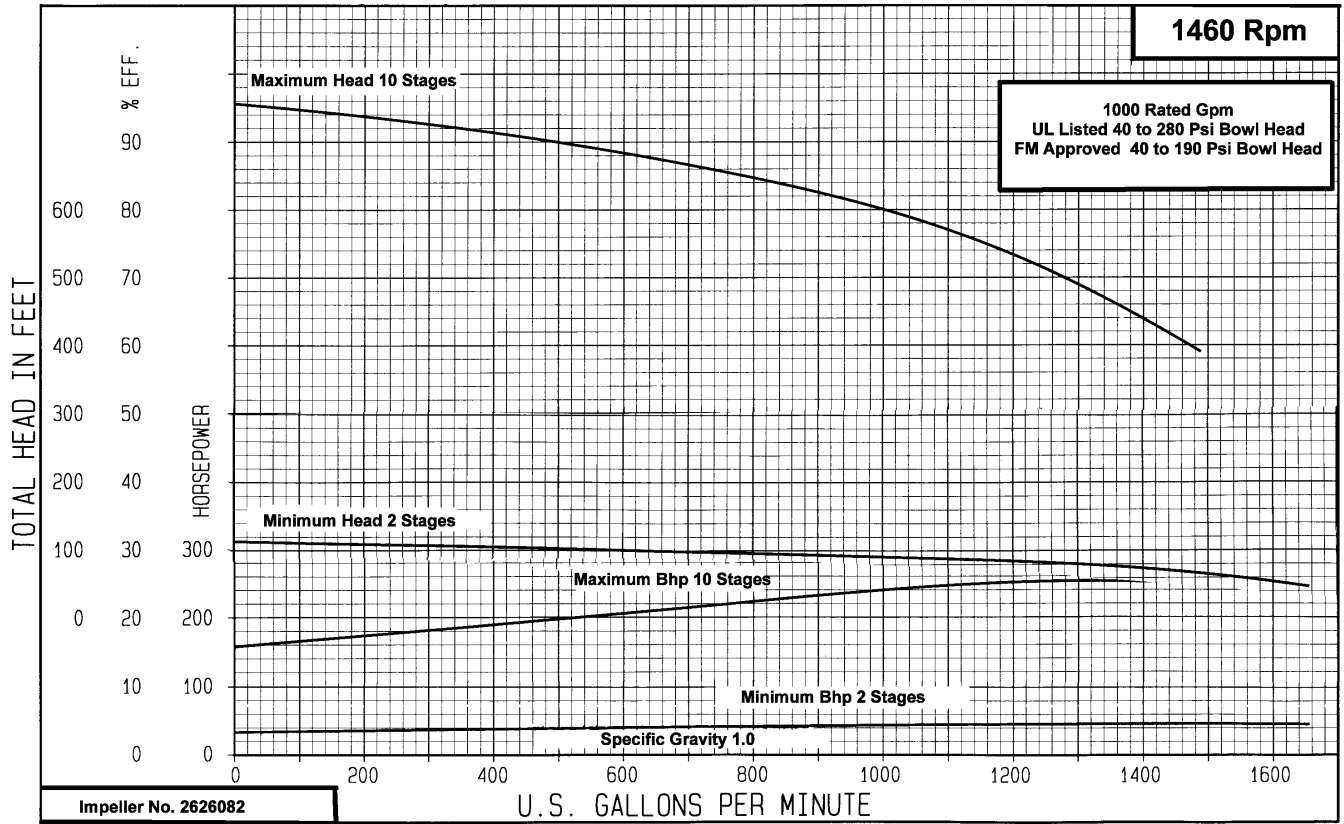

VERTICAL TURBINE FIRE PUMPS Type 12MBF

VERTICAL TURBINE FIRE PUMPS Type 12MBF

Peerless Pump Company
Indianapolis, IN 46207-7026

VERTICAL TURBINE FIRE PUMPS
Type 14MCF

VERTICAL TURBINE FIRE PUMPS Type 18HXB