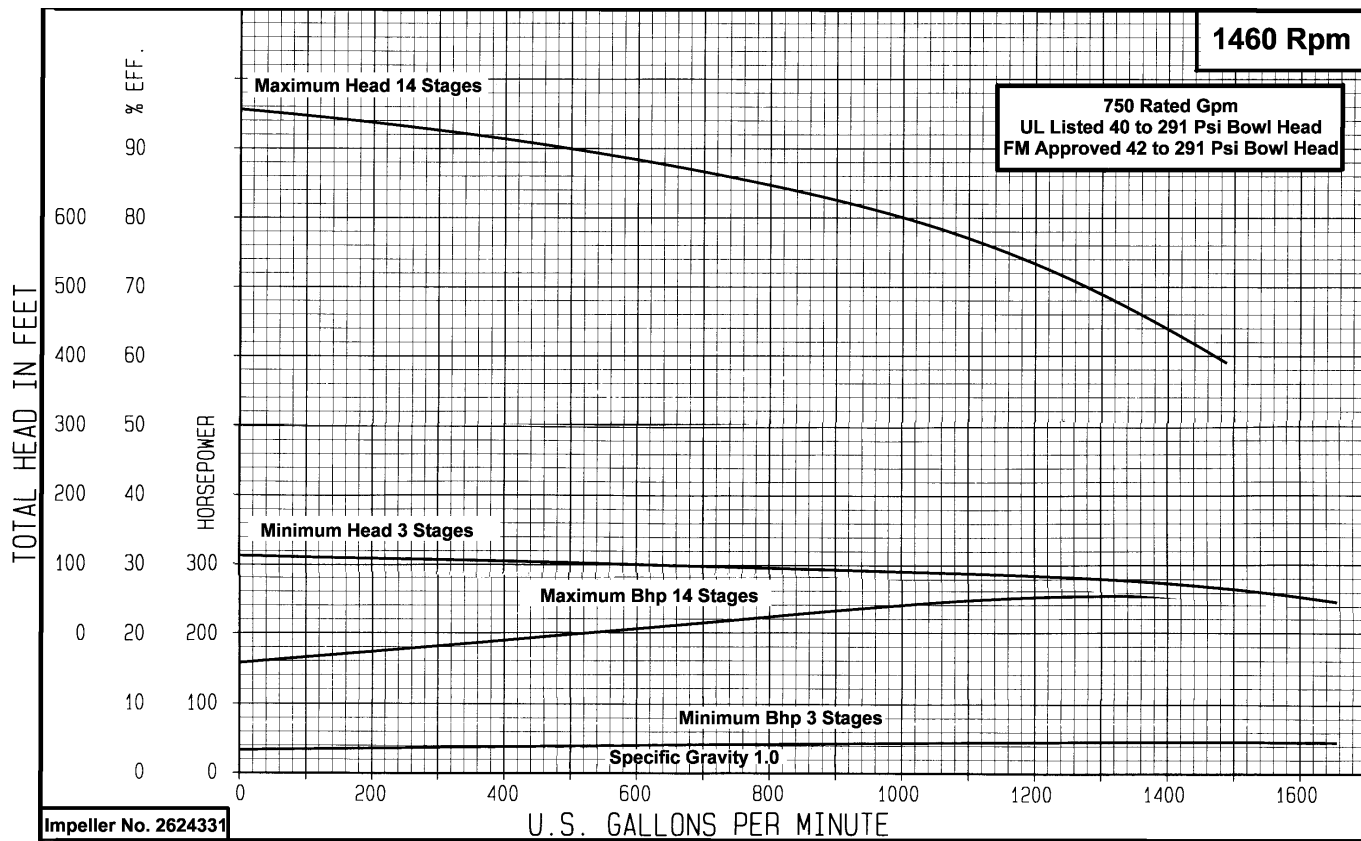

VERTICAL TURBINE FIRE PUMPS Type 12MBF

VERTICAL TURBINE FIRE PUMPS Type 12MBF

Peerless Pump Company
Indianapolis, IN 46207-7026

VERTICAL TURBINE FIRE PUMPS
Type 14MCF

VERTICAL TURBINE FIRE PUMPS Type 18HXB