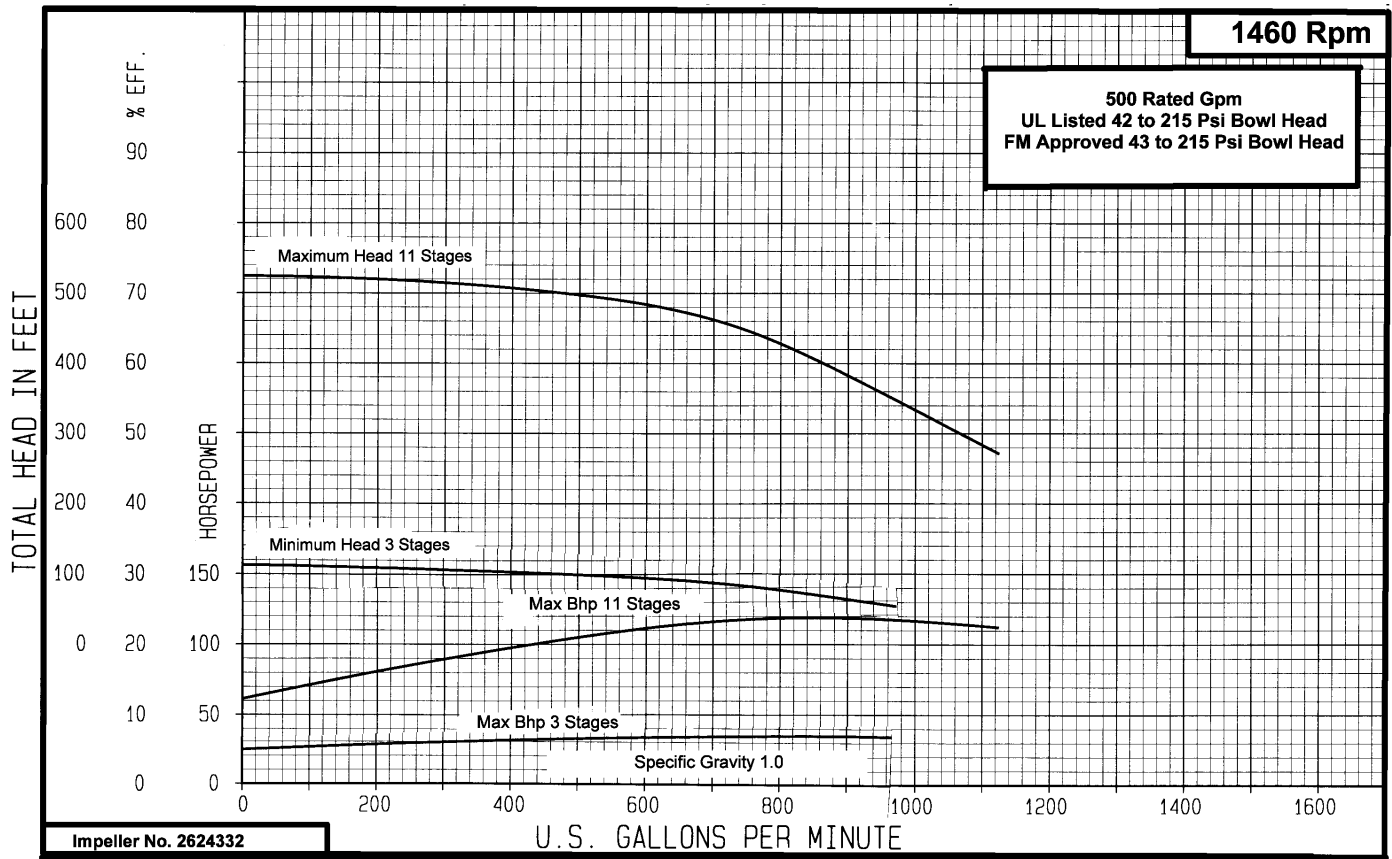

VERTICAL TURBINE FIRE PUMPS Type 12MBF

VERTICAL TURBINE FIRE PUMPS Type 12MBF

Peerless Pump Company
Indianapolis, IN 46207-7026

VERTICAL TURBINE FIRE PUMPS
Type 14MCF

VERTICAL TURBINE FIRE PUMPS Type 18HXB