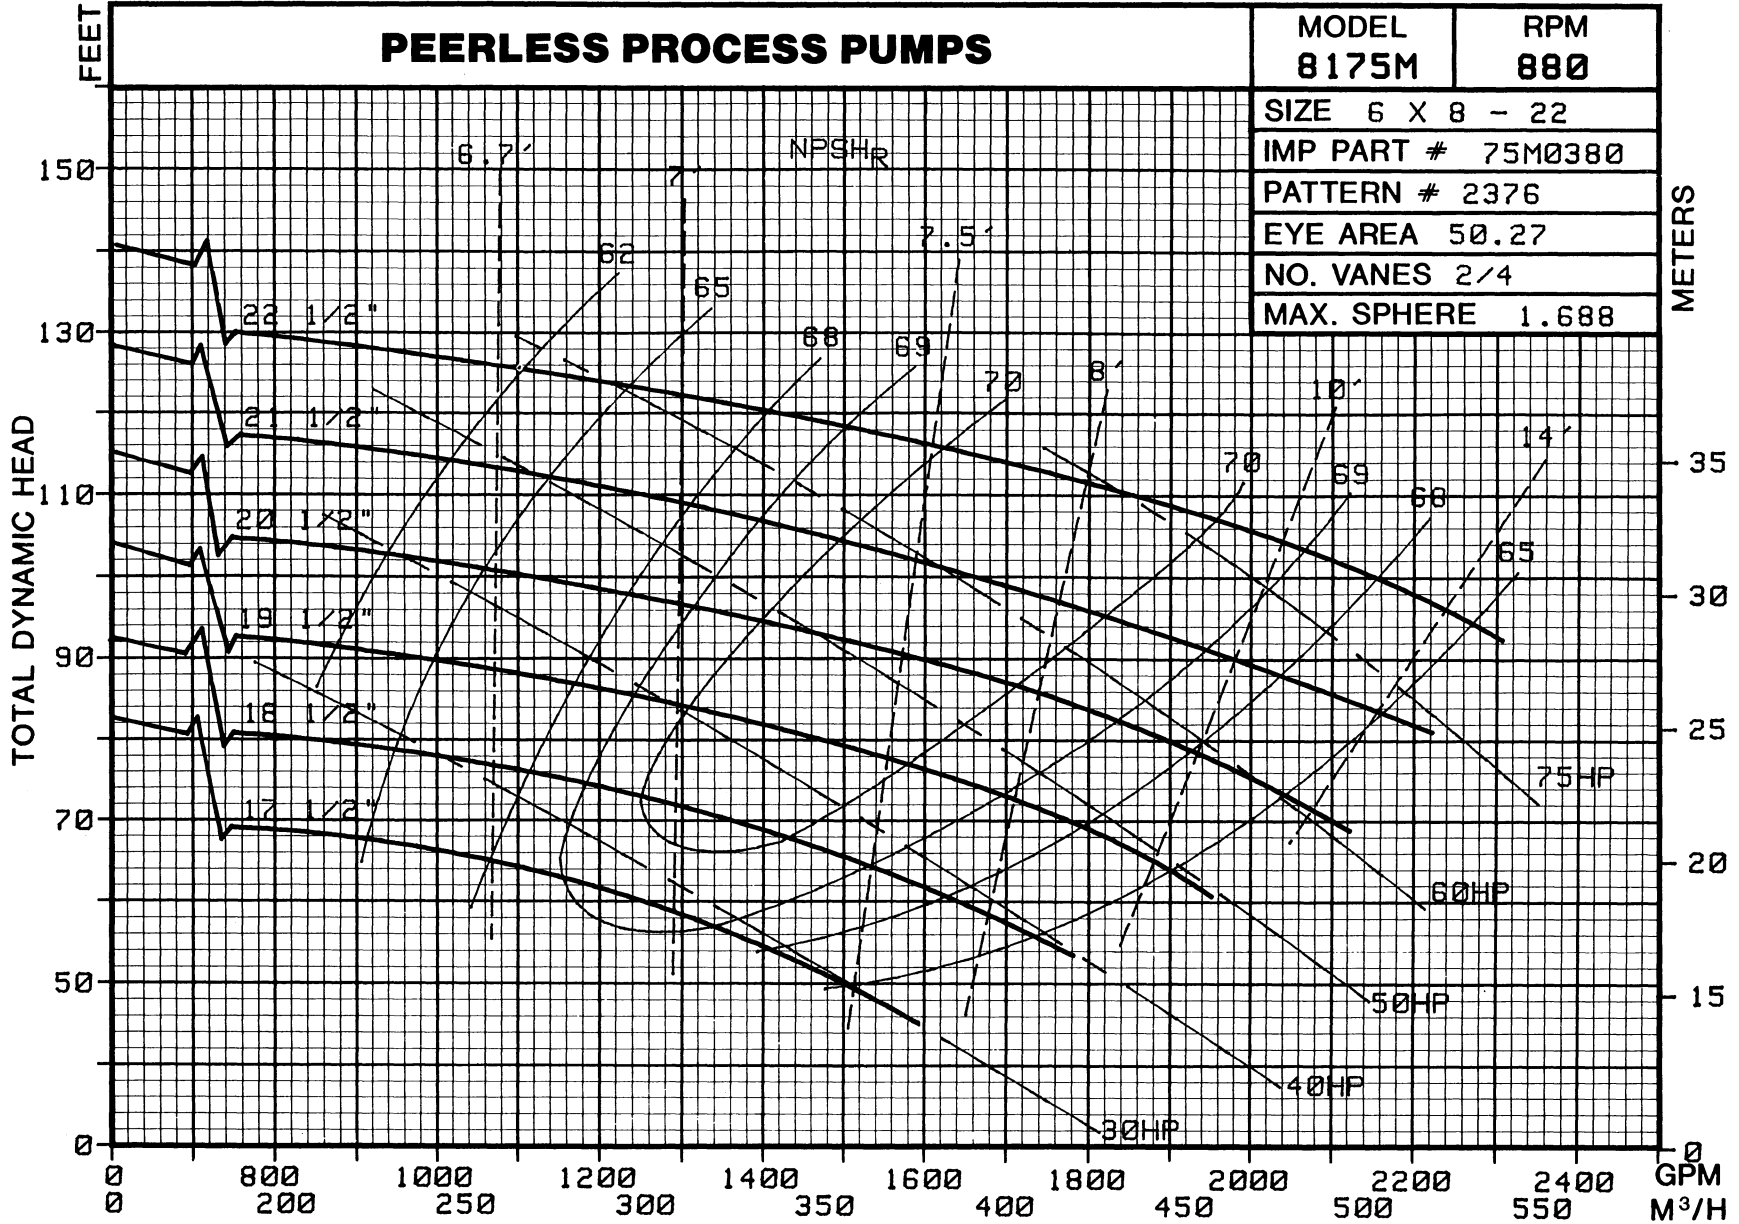

# PEERLESS PROCESS PUMPS

MODEL  
8175M

RPM  
880

SIZE 6 X 8 - 22  
 IMP PART # 75M0380  
 PATTERN # 2376  
 EYE AREA 50.27  
 NO. VANES 2/4  
 MAX. SPHERE 1.688

8175-53

8175-046