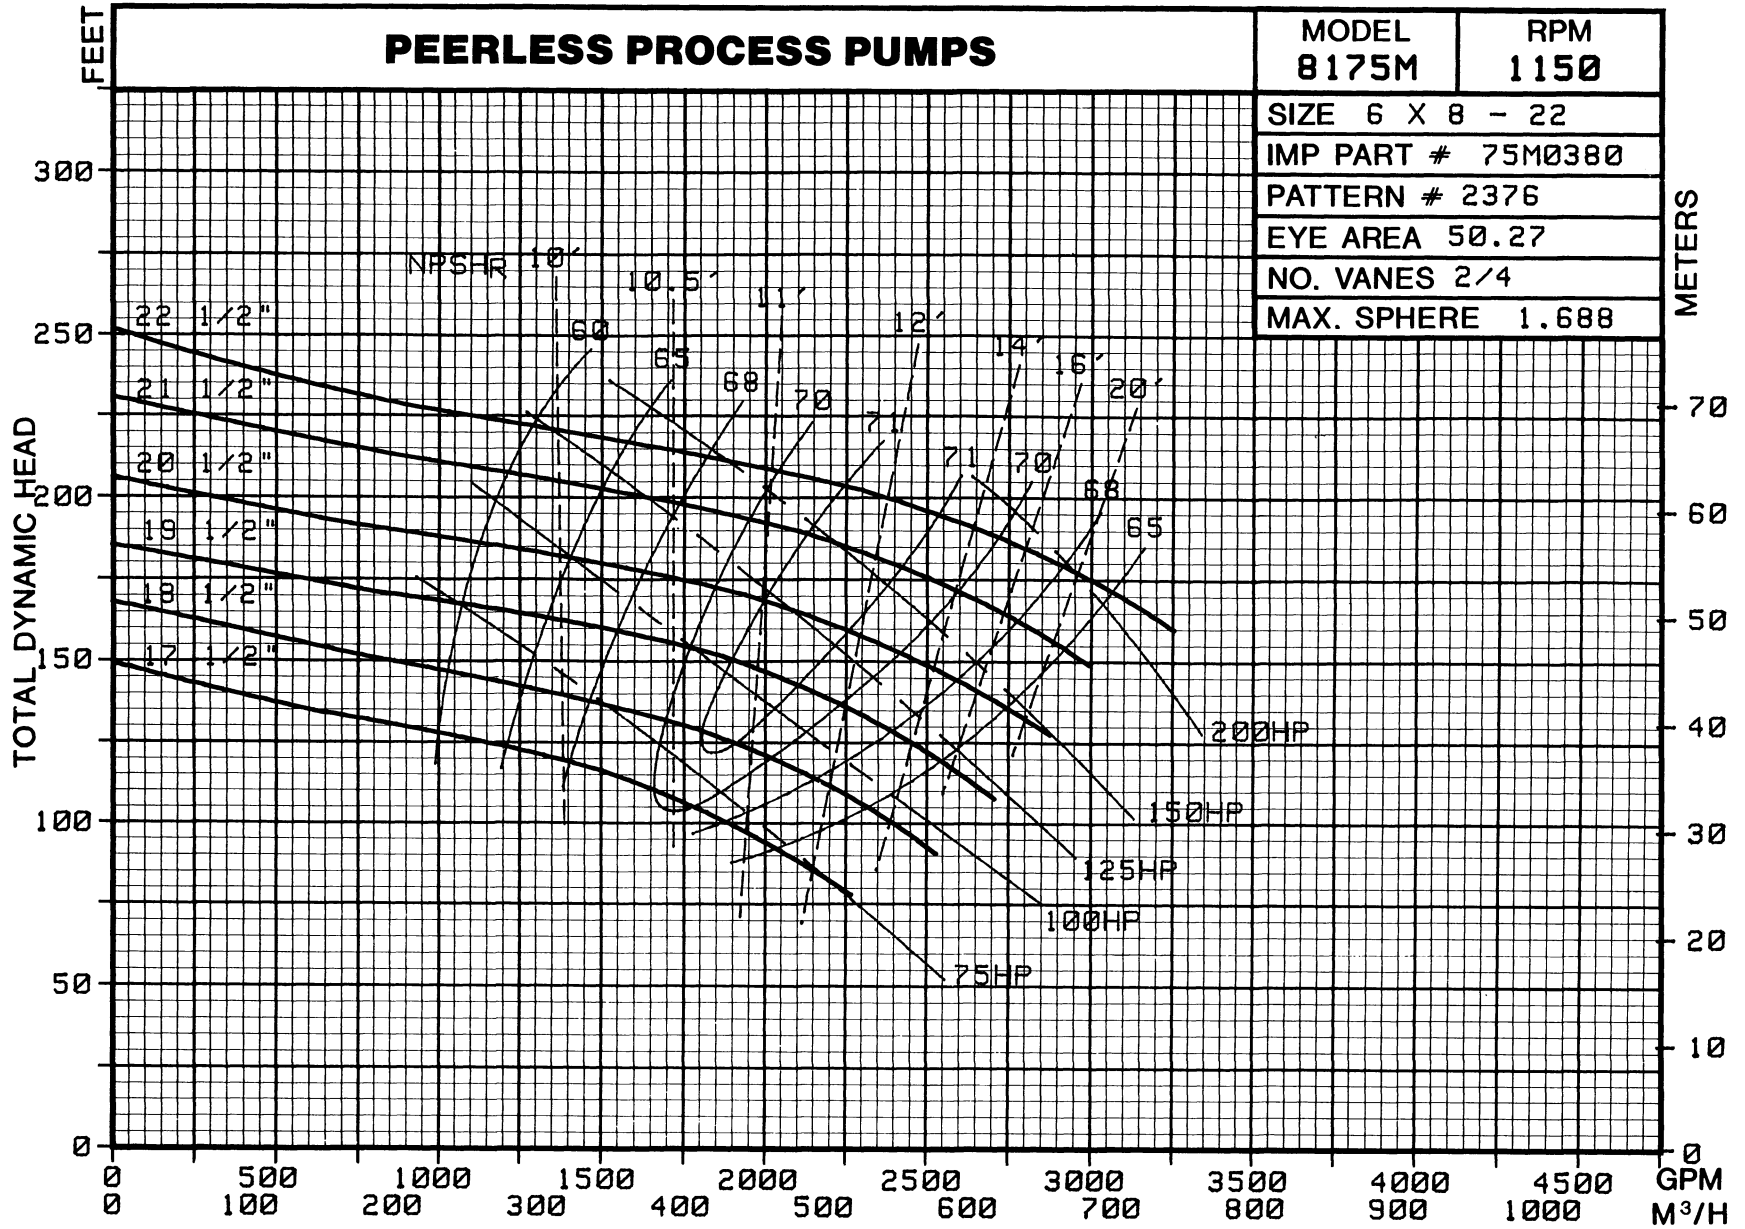

8175-52

8175-045