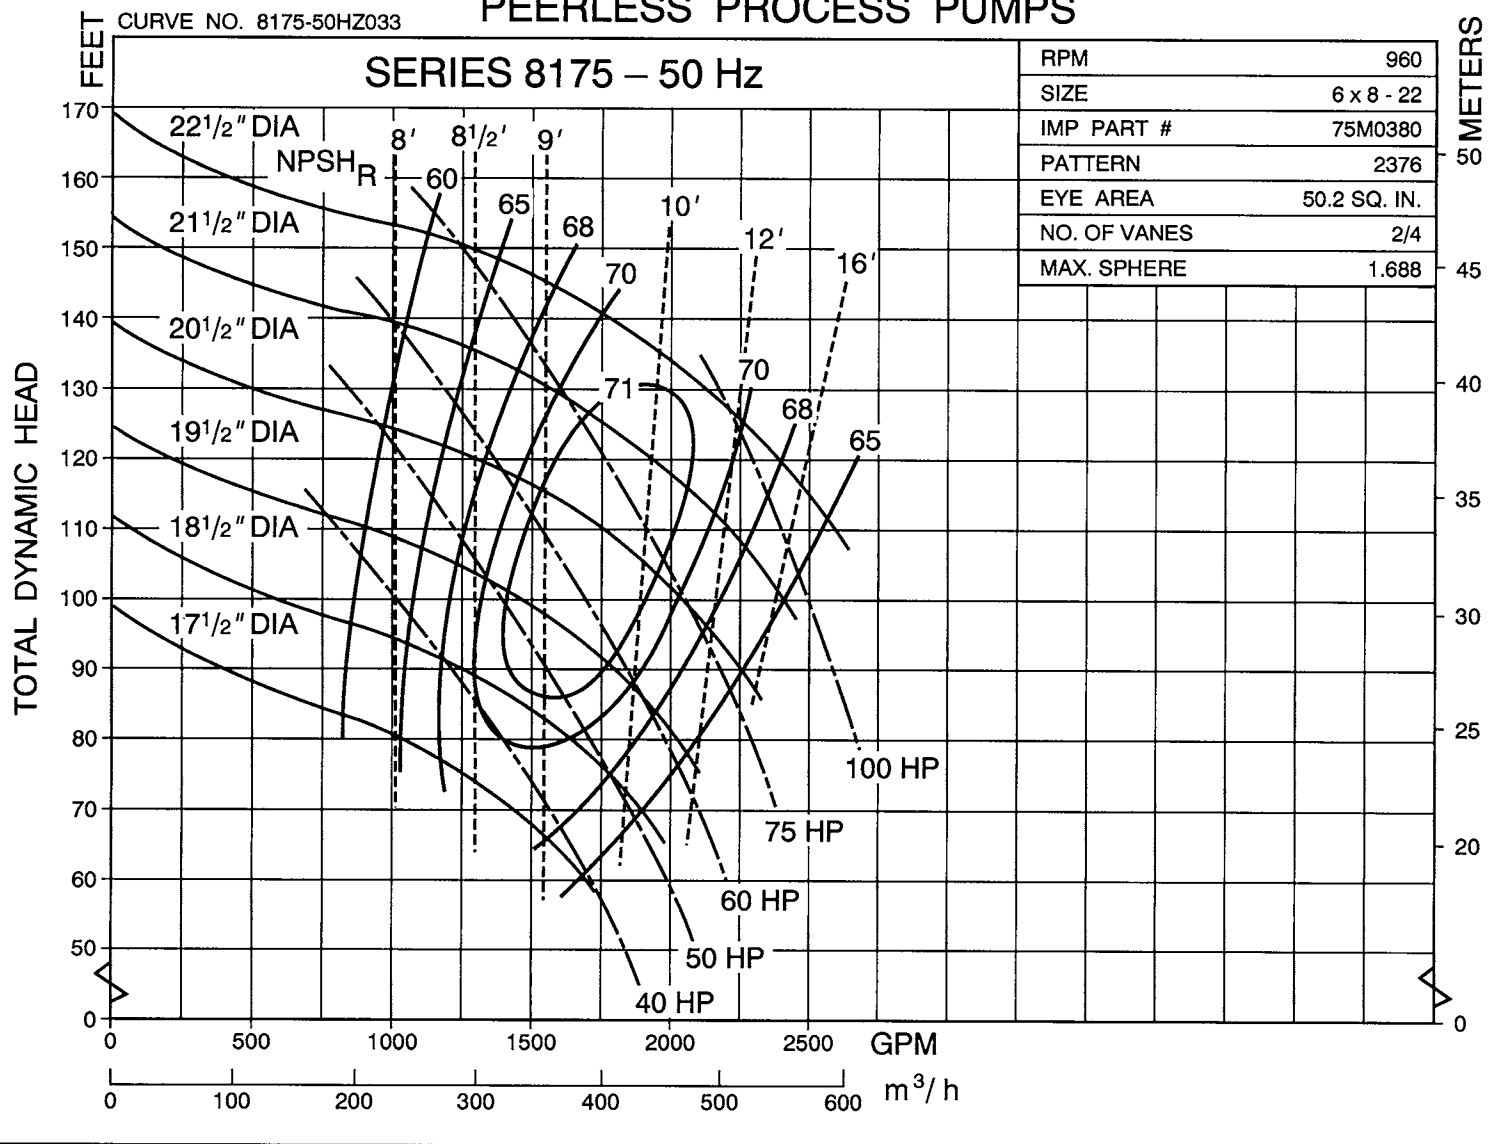

PEERLESS PROCESS PUMPS

Subject to change without notice

Customer _____ Ref. _____ Item _____
Performance _____ ☐ USGPM ☐ M3/HR, _____ ☐ Ft. ☐ M Head; Motor _____ HP, Encl. _____ Frame _____
Project _____ Peerless Ref. _____ By _____ Date _____